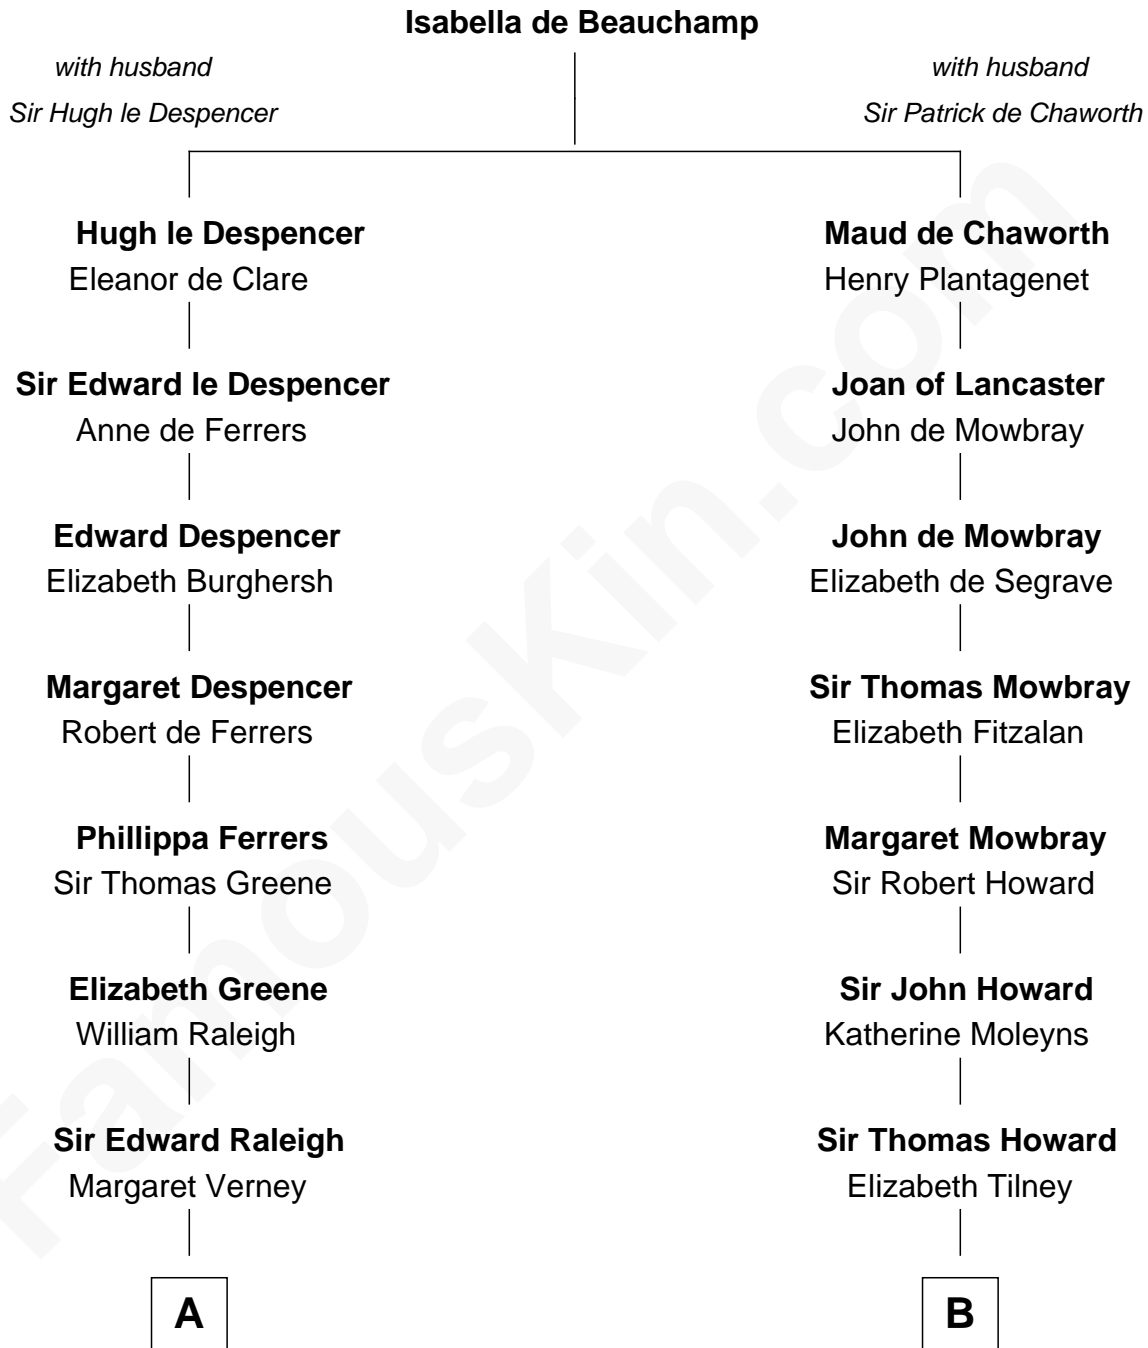

FamousKin.com
Relationship Chart of
Shanghai Pierce
Texas Cattleman

8th cousin 11 times removed of

Catherine Howard
5th Wife of King Henry VIII

C

—
Susanna Stoddard

Isaac Pearce

—
Jonathan D. Pearce

Hanna Phillips Head

—
Shanghai Pierce

Texas Cattleman

FamousKin.com