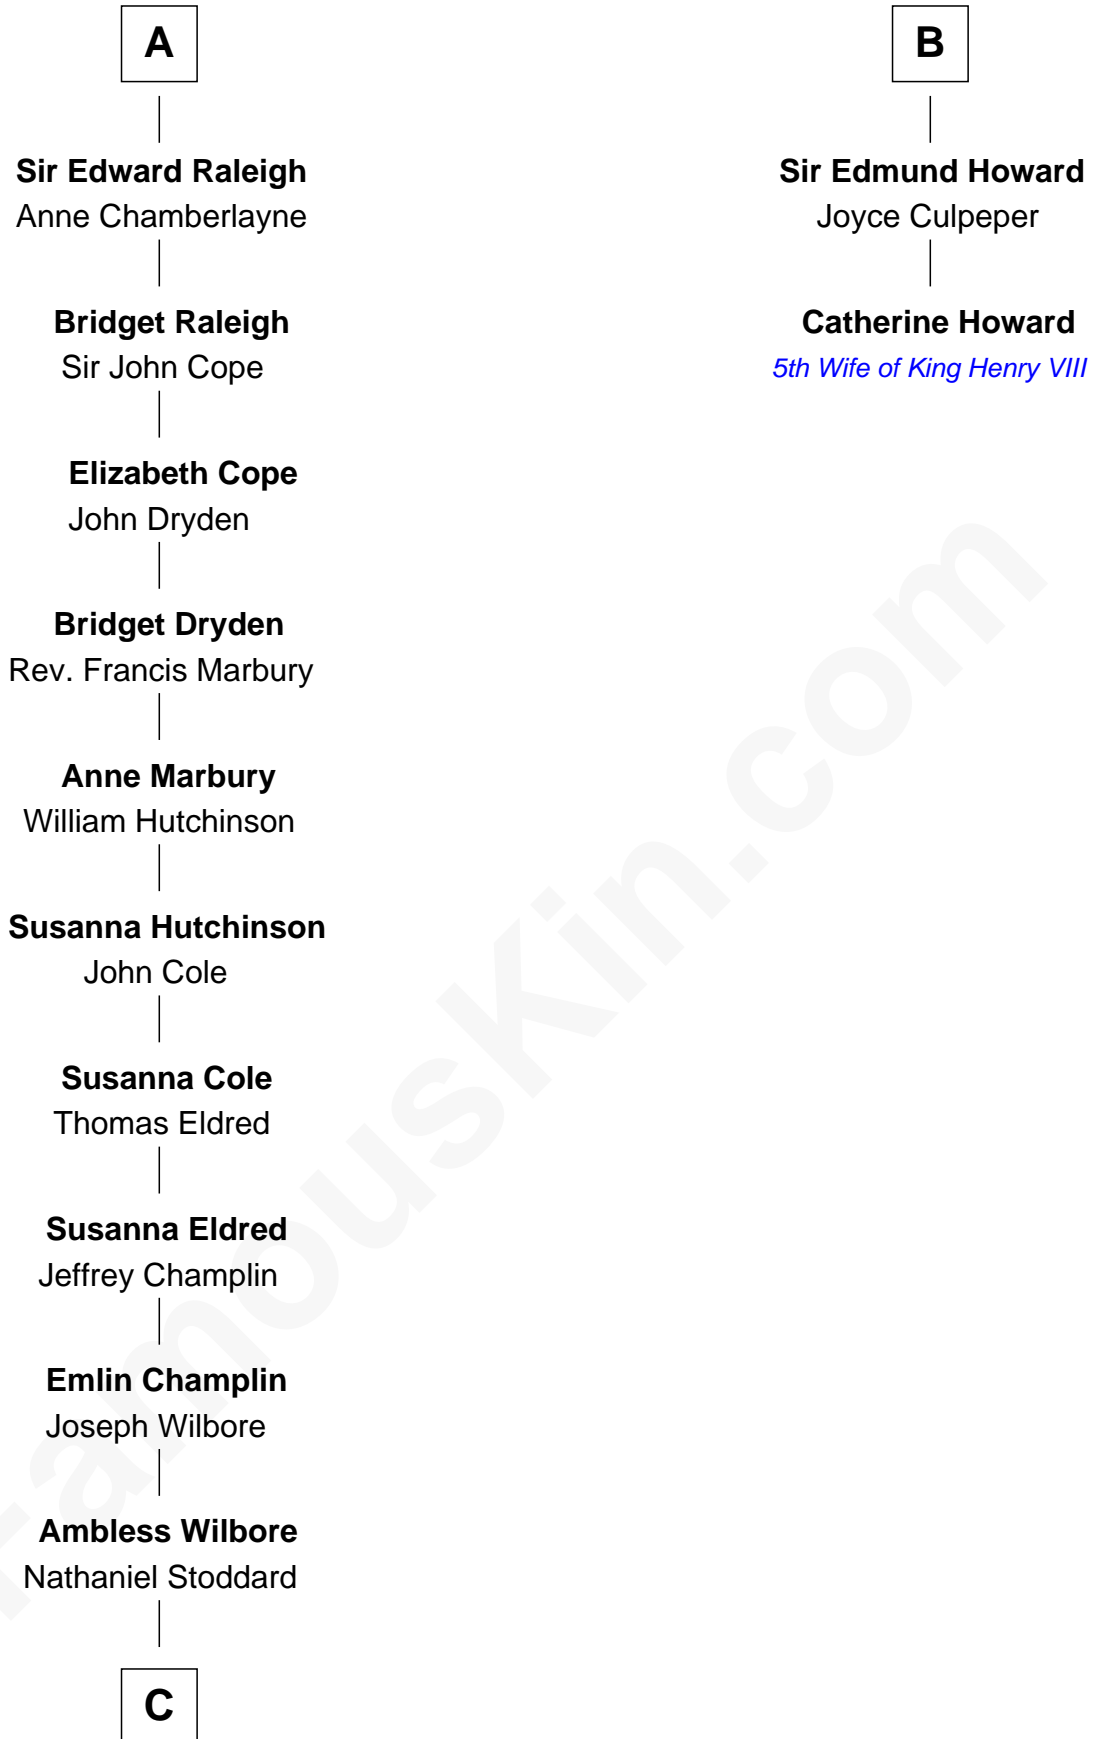

FamousKin.com
Relationship Chart of
Shanghai Pierce
Texas Cattleman

8th cousin 11 times removed of

Catherine Howard
5th Wife of King Henry VIII

C

—
Susanna Stoddard

Isaac Pearce

—
Jonathan D. Pearce

Hanna Phillips Head

—
Shanghai Pierce

Texas Cattleman

FamousKin.com