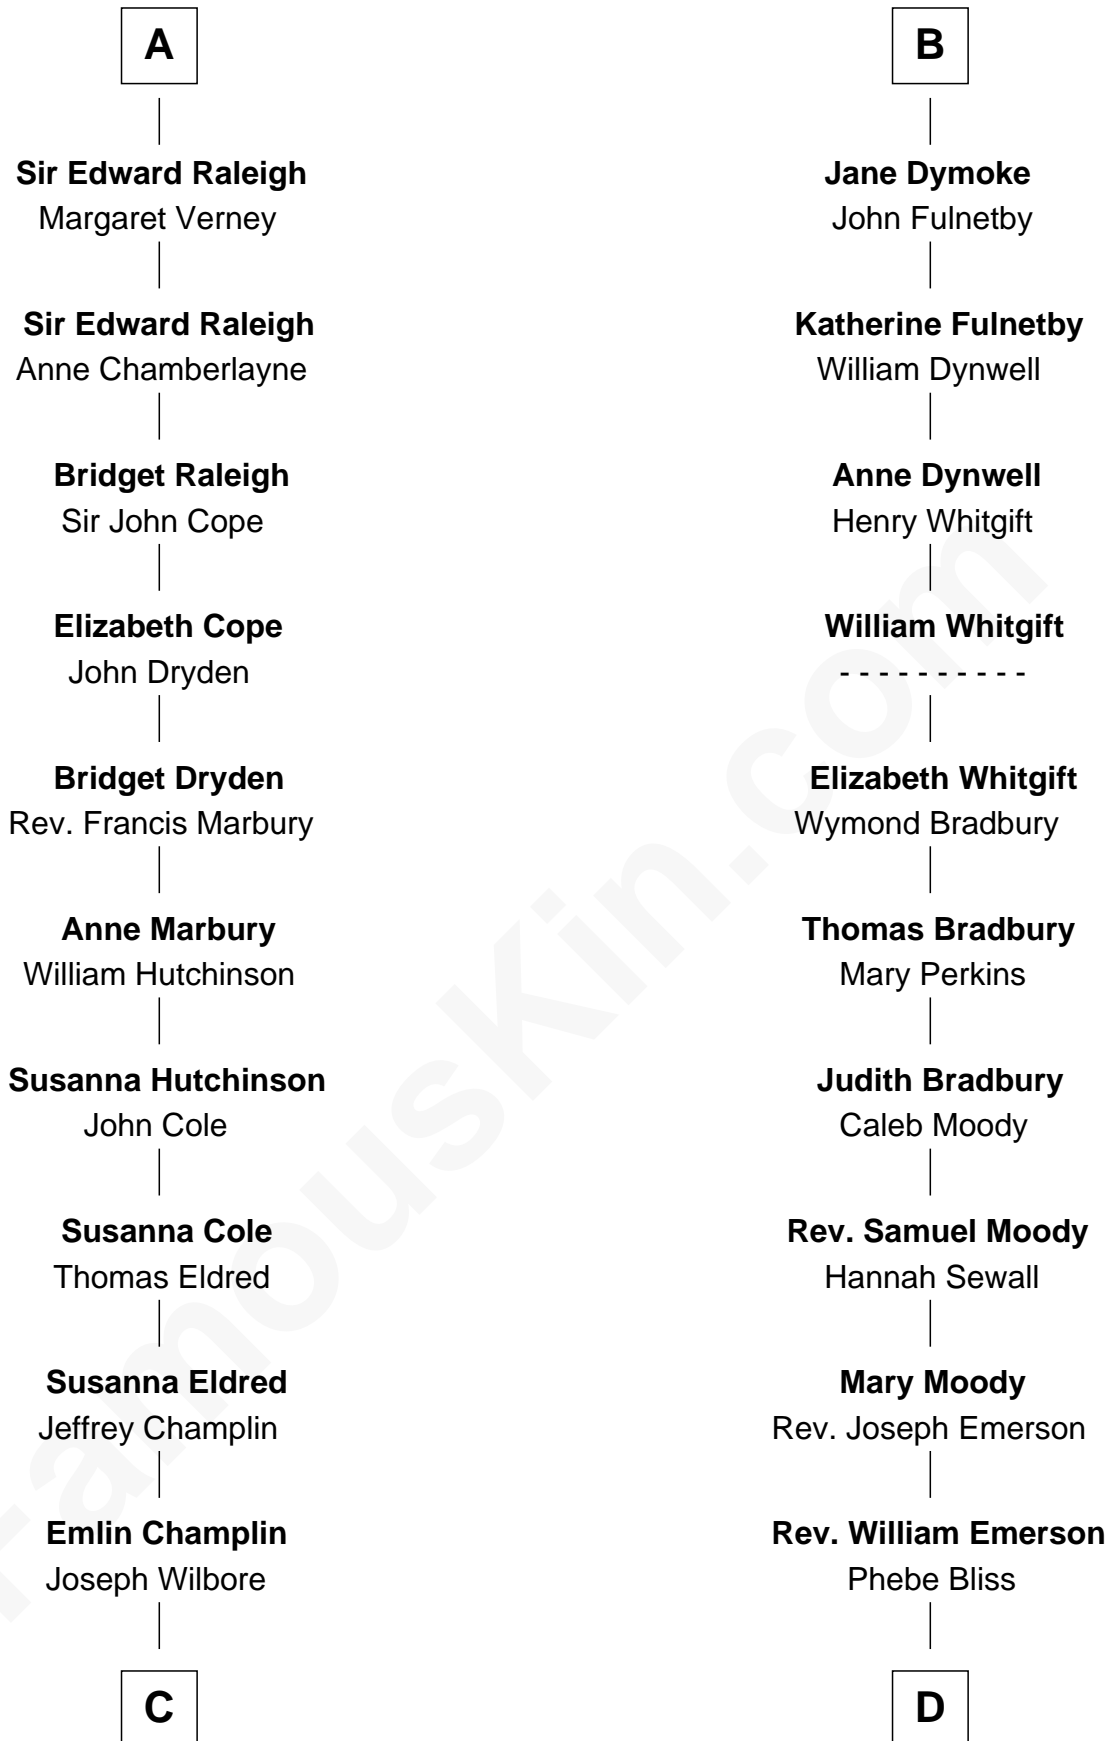

FamousKin.com
Relationship Chart of
Shanghai Pierce
Texas Cattleman

18th cousin 2 times removed of
Ralph Waldo Emerson
American Poet

C

Ambless Wilbore
Nathaniel Stoddard

Susanna Stoddard
Isaac Pearce

Jonathan D. Pearce
Hanna Phillips Head

Shanghai Pierce
Texas Cattleman

D

Rev. William Emerson
Ruth Haskins

Ralph Waldo Emerson
American Poet

FamousKin.com