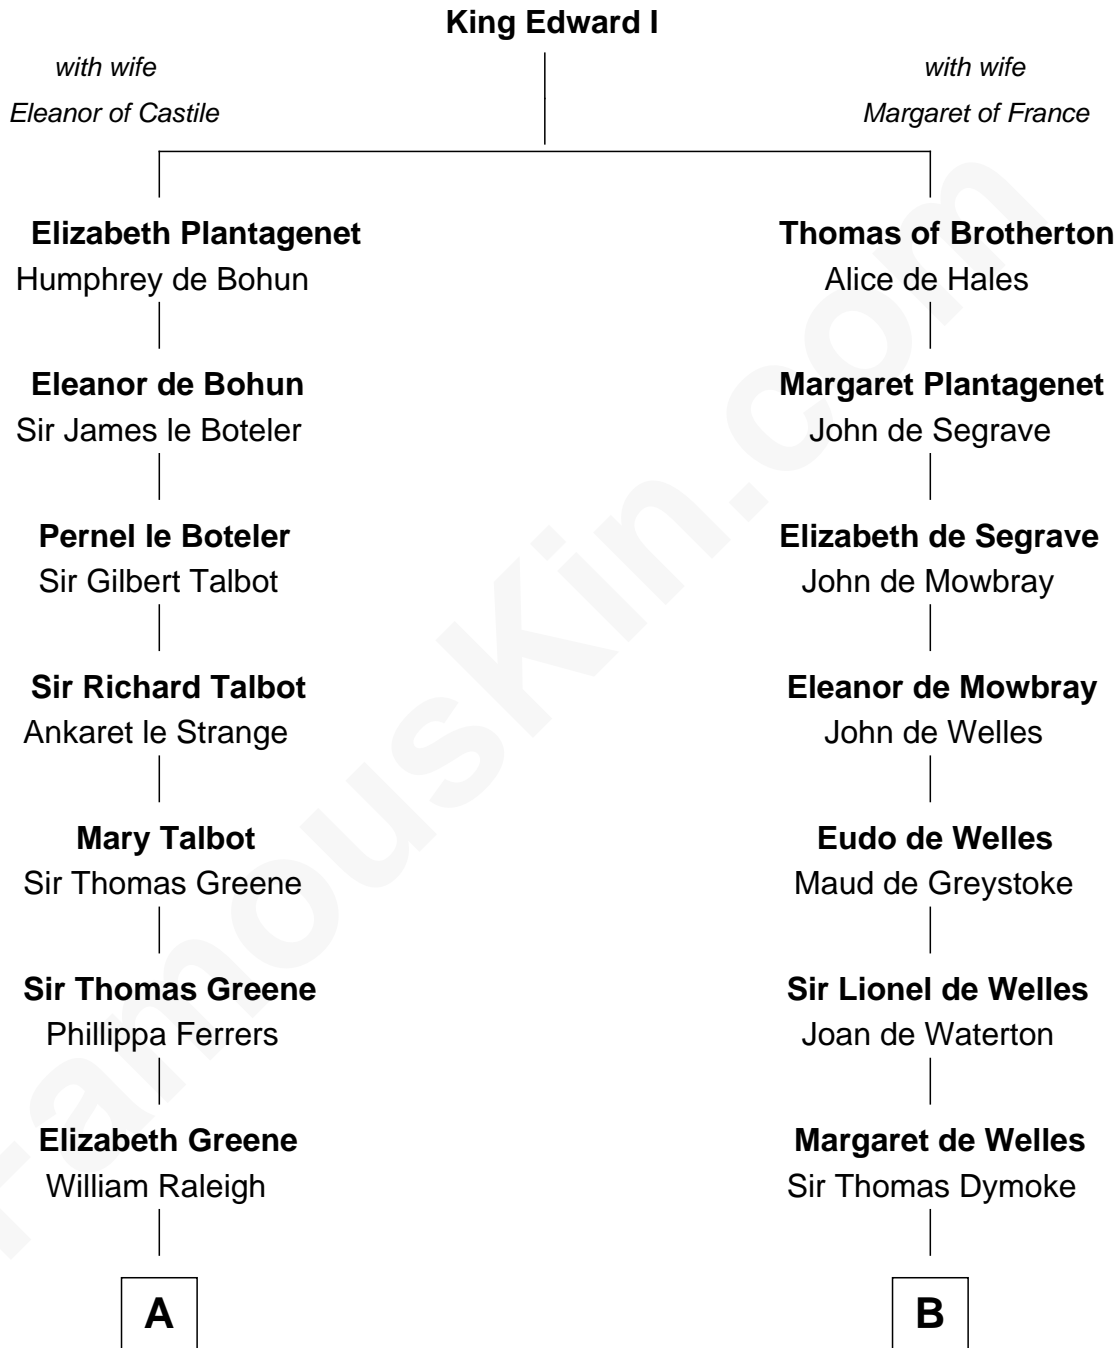

FamousKin.com
Relationship Chart of
Shanghai Pierce
Texas Cattleman

18th cousin 2 times removed of
Ralph Waldo Emerson
American Poet

C

Ambless Wilbore
Nathaniel Stoddard

Susanna Stoddard
Isaac Pearce

Jonathan D. Pearce
Hanna Phillips Head

Shanghai Pierce
Texas Cattleman

D

Rev. William Emerson
Ruth Haskins

Ralph Waldo Emerson
American Poet

FamousKin.com