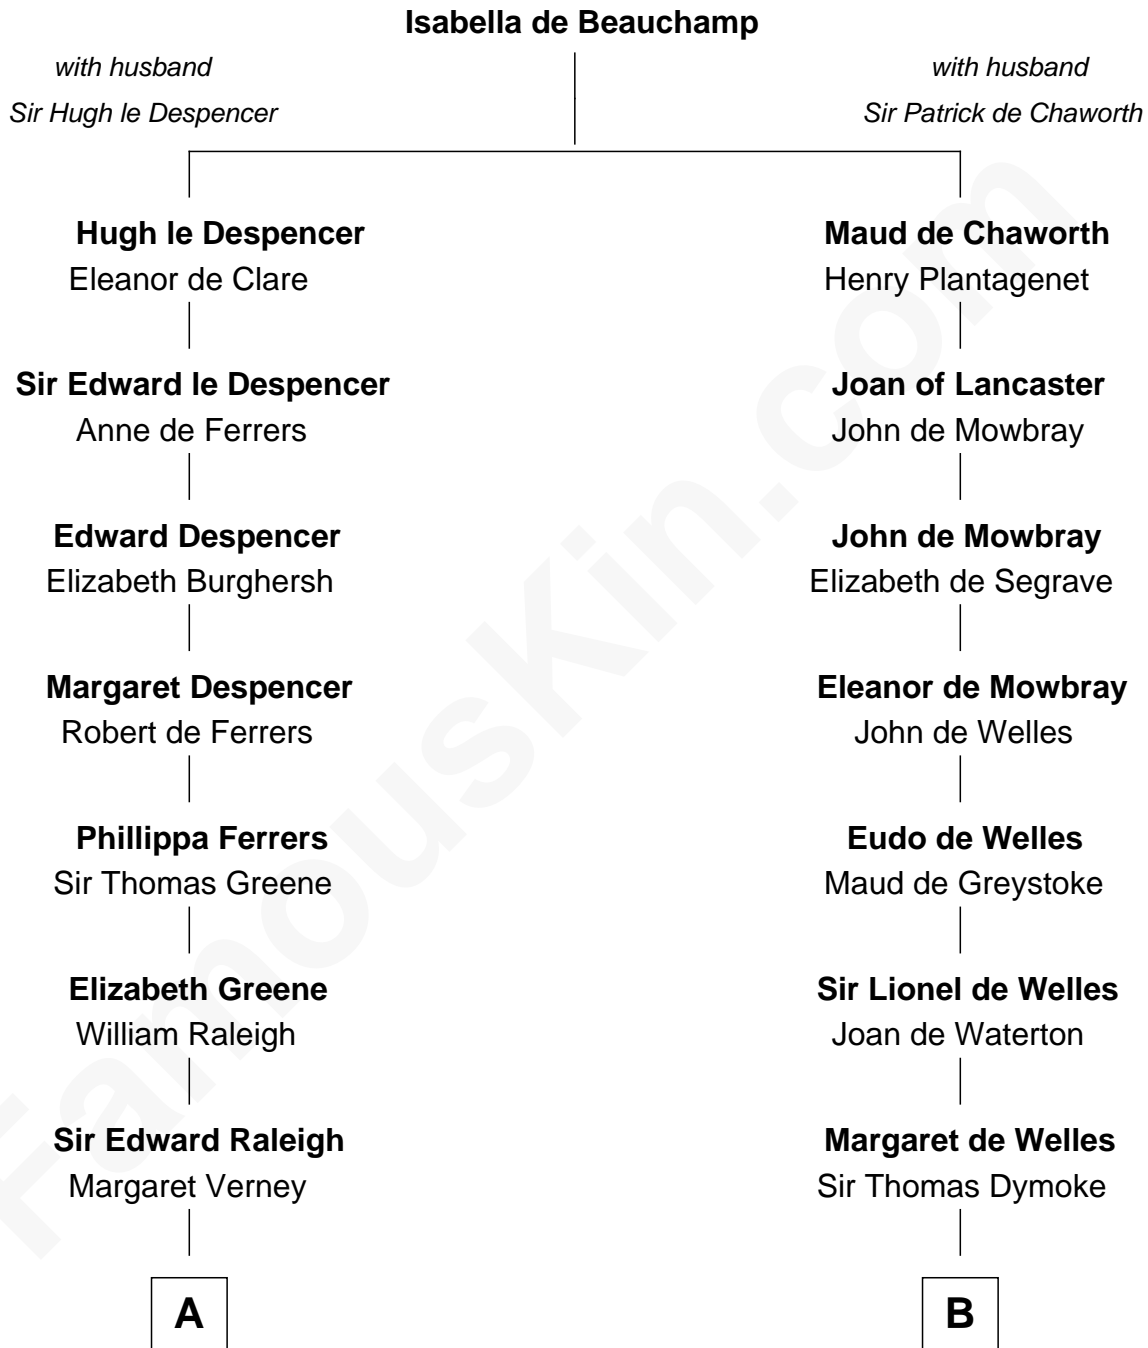

FamousKin.com
Relationship Chart of
Shanghai Pierce
Texas Cattleman

18th cousin 1 time removed of
Ralph Waldo Emerson
American Poet

C

Susanna Stoddard

Isaac Pearce

Jonathan D. Pearce

Hanna Phillips Head

Shanghai Pierce

Texas Cattleman

D

Rev. William Emerson

Ruth Haskins

Ralph Waldo Emerson

American Poet

FamousKin.com