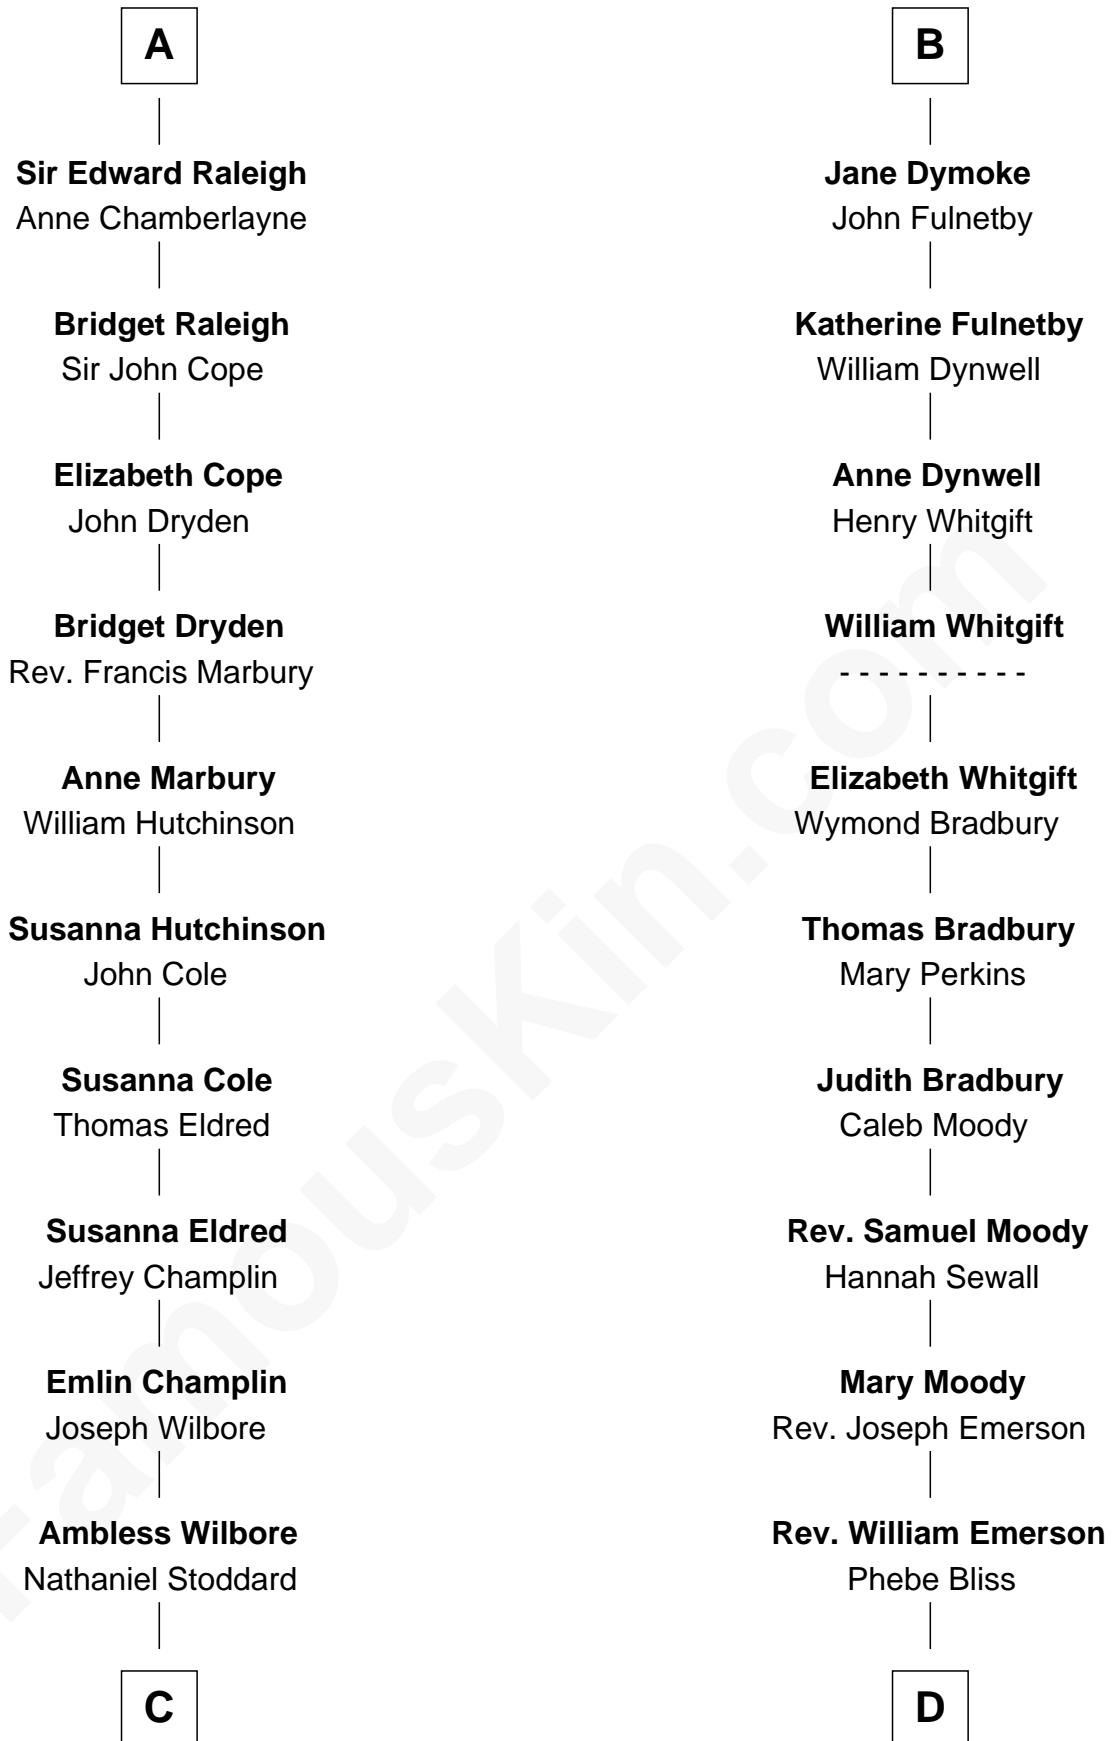

FamousKin.com
Relationship Chart of
Shanghai Pierce
Texas Cattleman

18th cousin 1 time removed of
Ralph Waldo Emerson
American Poet

C

Susanna Stoddard

Isaac Pearce

Jonathan D. Pearce

Hanna Phillips Head

Shanghai Pierce

Texas Cattleman

D

Rev. William Emerson

Ruth Haskins

Ralph Waldo Emerson

American Poet

FamousKin.com