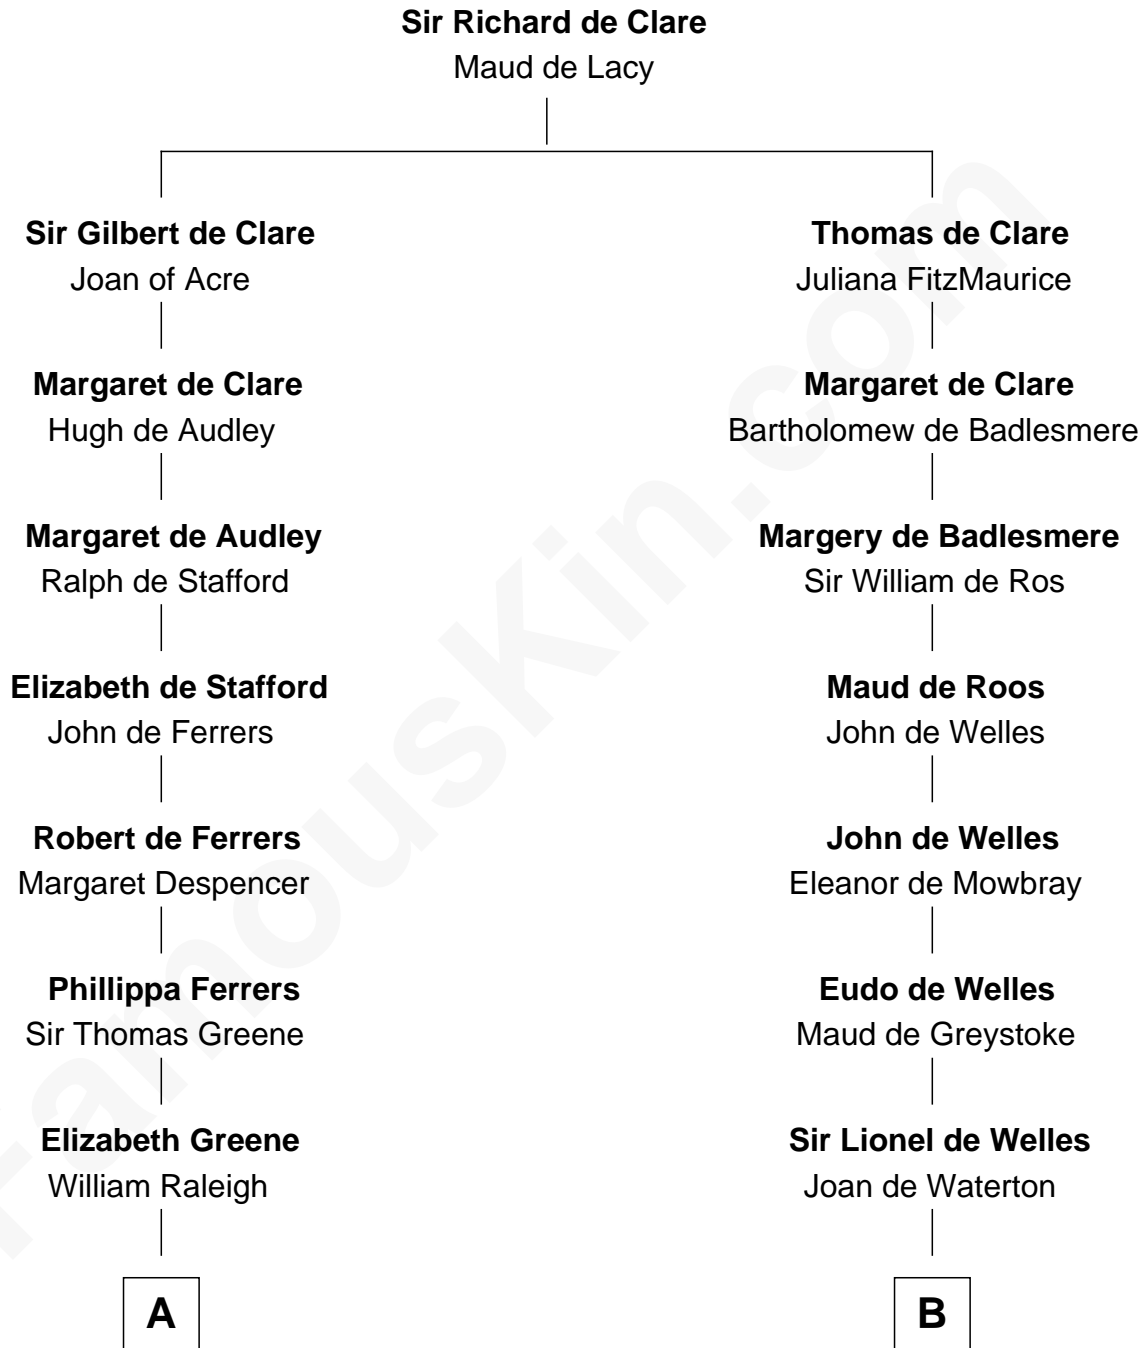

FamousKin.com
Relationship Chart of
Shanghai Pierce
Texas Cattleman

19th cousin 1 time removed of
Ralph Waldo Emerson
American Poet

C

Ambless Wilbore
Nathaniel Stoddard

Susanna Stoddard
Isaac Pearce

Jonathan D. Pearce
Hanna Phillips Head

Shanghai Pierce
Texas Cattleman

D

Rev. William Emerson
Phebe Bliss

Rev. William Emerson
Ruth Haskins

Ralph Waldo Emerson
American Poet

FamousKin.com