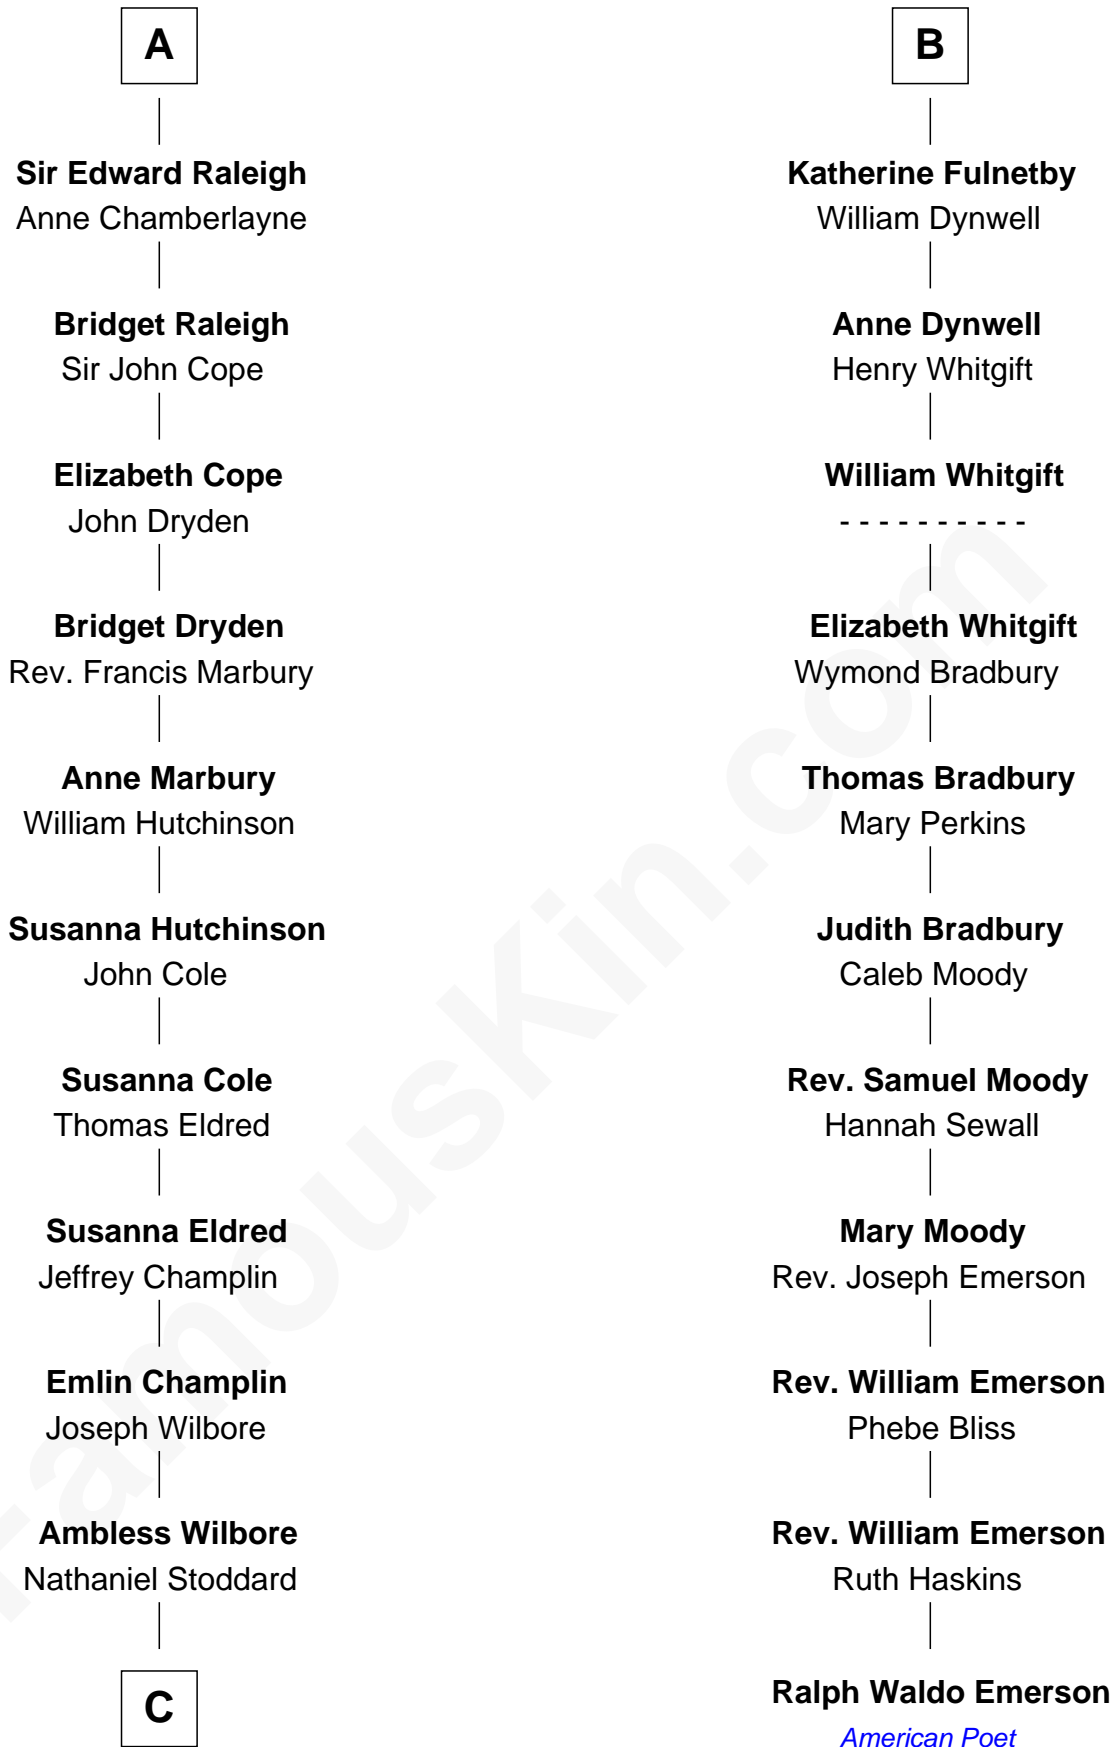

**FamousKin.com**  
**Relationship Chart of**  
**Shanghai Pierce**  
*Texas Cattleman*

17th cousin 2 times removed of  
**Ralph Waldo Emerson**  
*American Poet*

**Sir Hugh I de Audley**  
 Iseult de Mortimer

**C**

—  
**Susanna Stoddard**

Isaac Pearce

—  
**Jonathan D. Pearce**

Hanna Phillips Head

—  
**Shanghai Pierce**

*Texas Cattleman*

FamousKin.com