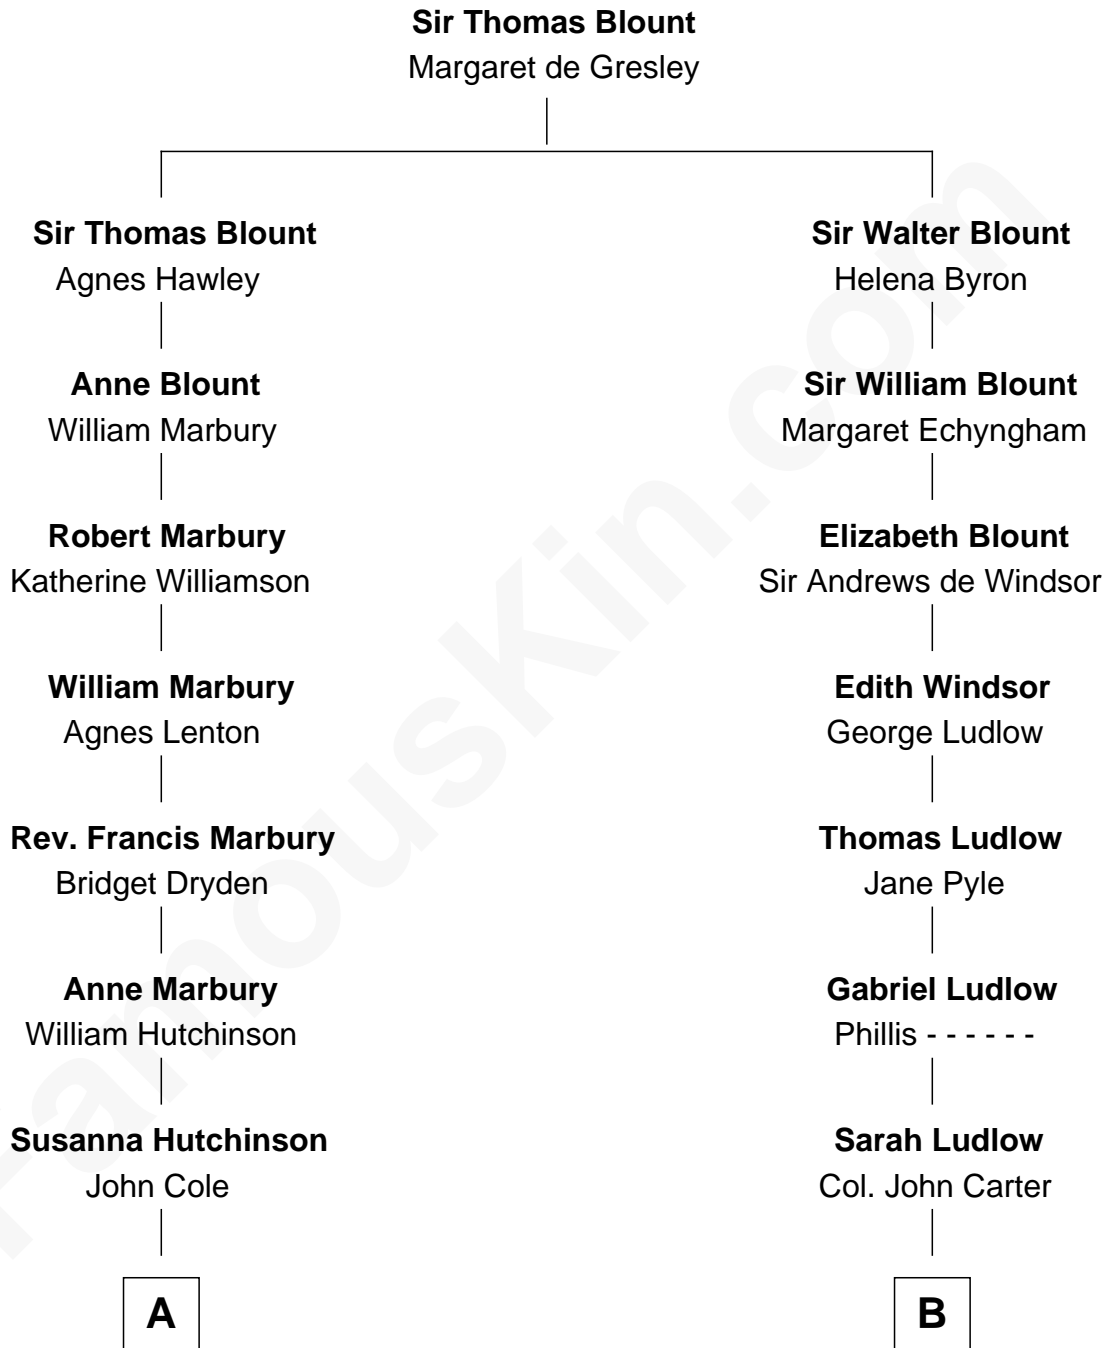

FamousKin.com
Relationship Chart of
Shanghai Pierce
Texas Cattleman

13th cousin 1 time removed of
Admiral Richard Byrd
Polar Explorer

A

Susanna Cole
Thomas Eldred

Susanna Eldred
Jeffrey Champlin

Emlin Champlin
Joseph Wilbore

Ambless Wilbore
Nathaniel Stoddard

Susanna Stoddard
Isaac Pearce

Jonathan D. Pearce
Hanna Phillips Head

Shanghai Pierce
Texas Cattleman

B

Col. Robert Carter
Judith Armistead

John Carter
Elizabeth Hill

Elizabeth Hill Carter
William Byrd

Thomas Taylor Byrd
Mary Armistead

Richard Evelyn Byrd
Anne Harrison

Col. William Byrd
Jane Meriwether Rivers

Richard Evelyn Byrd
Eleanor Bolling Flood

Admiral Richard Byrd
Polar Explorer