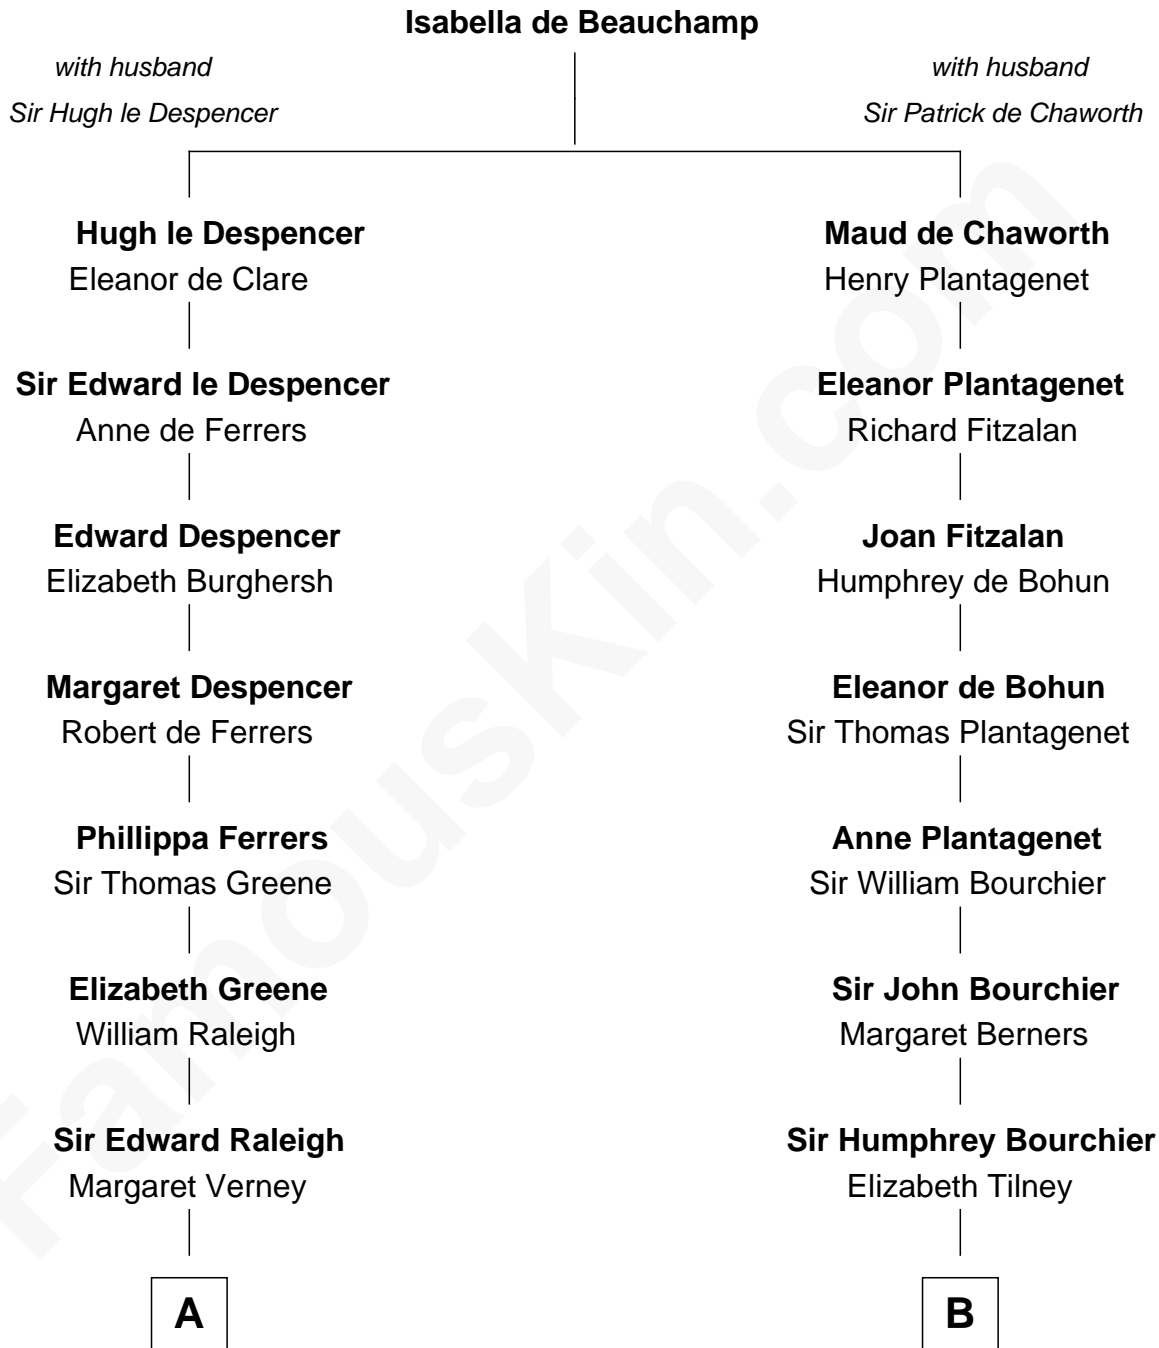

**FamousKin.com**  
**Relationship Chart of**  
**Shanghai Pierce**  
*Texas Cattleman*

16th cousin 3 times removed of

**Robert Treat Paine**  
*Signer of the Declaration of Independence*

**C**

—  
**Susanna Stoddard**

Isaac Pearce

—  
**Jonathan D. Pearce**

Hanna Phillips Head

—  
**Shanghai Pierce**

*Texas Cattleman*

FamousKin.com