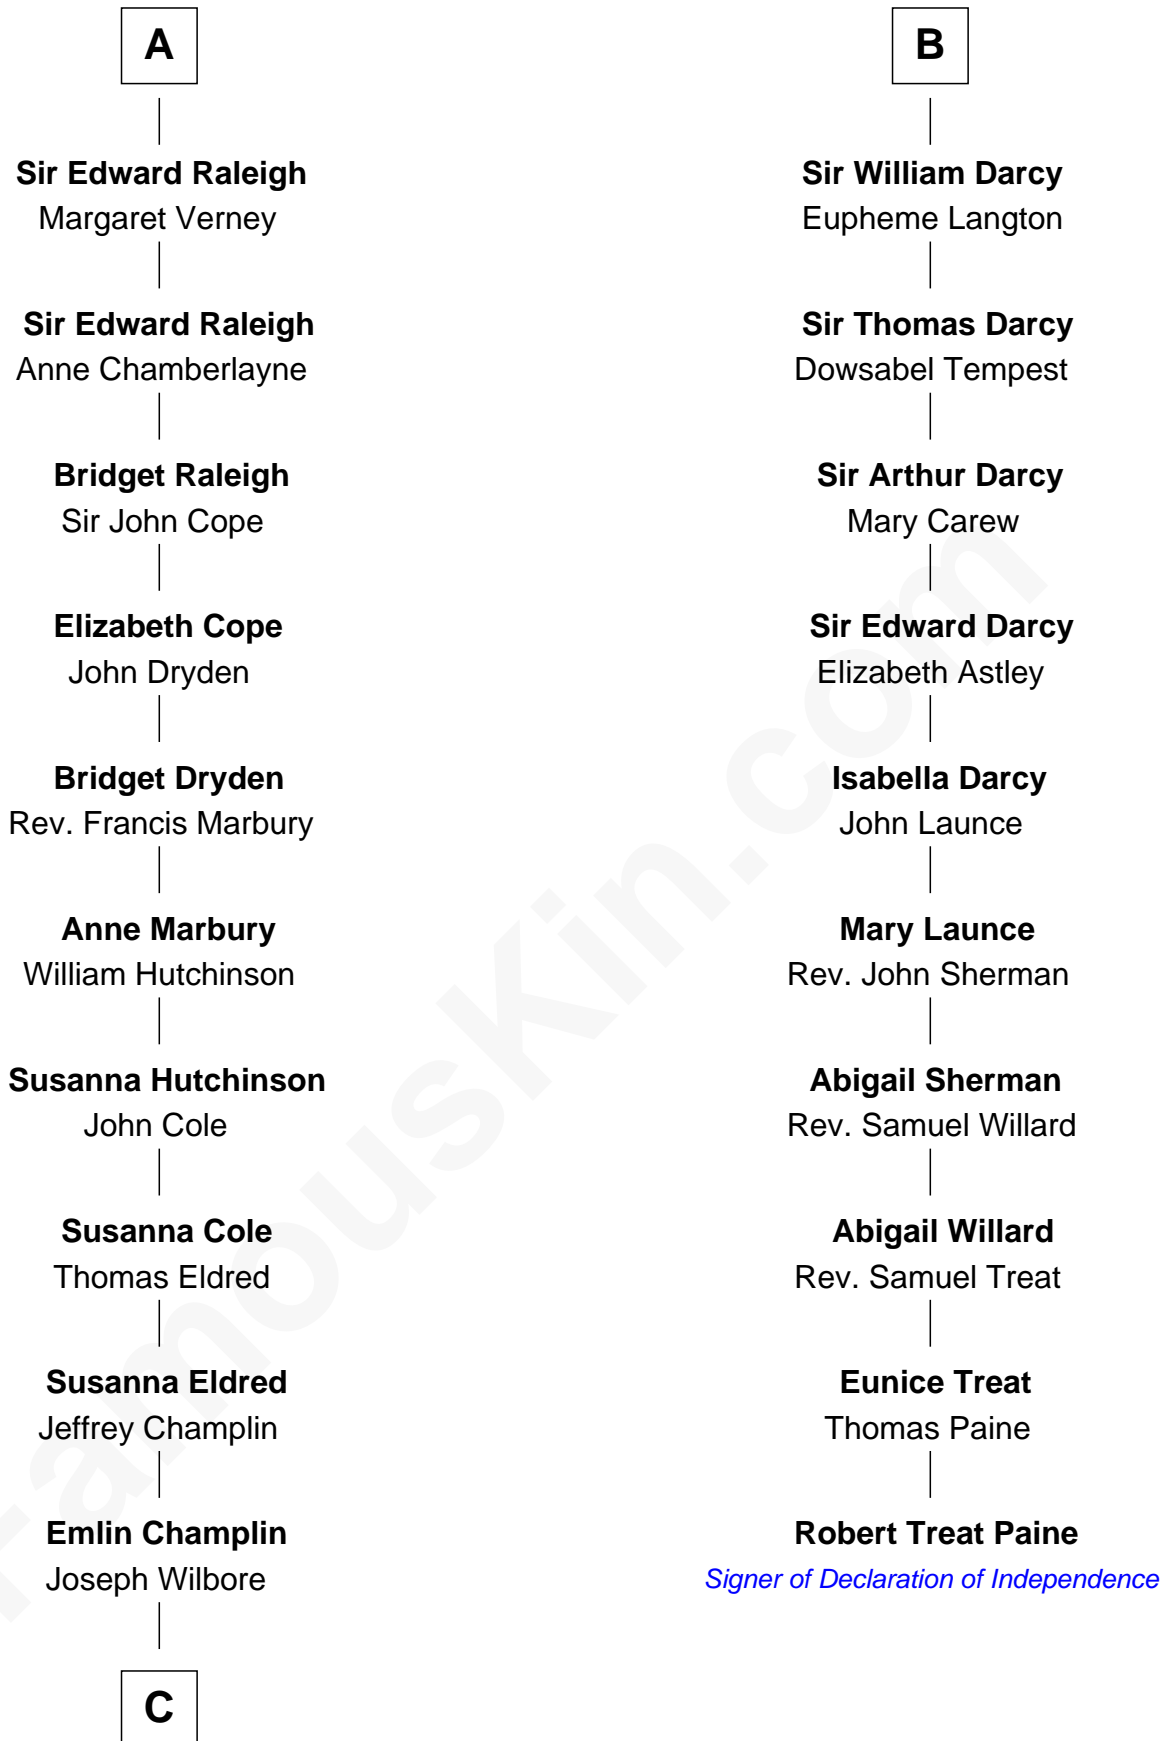

FamousKin.com

Relationship Chart of

Shanghai Pierce

Texas Cattleman

16th cousin 4 times removed of

Robert Treat Paine
Signer of the Declaration of Independence

C

—
Ambless Wilbore
Nathaniel Stoddard

—
Susanna Stoddard
Isaac Pearce

—
Jonathan D. Pearce
Hanna Phillips Head

—
Shanghai Pierce
Texas Cattleman

FamousKin.com