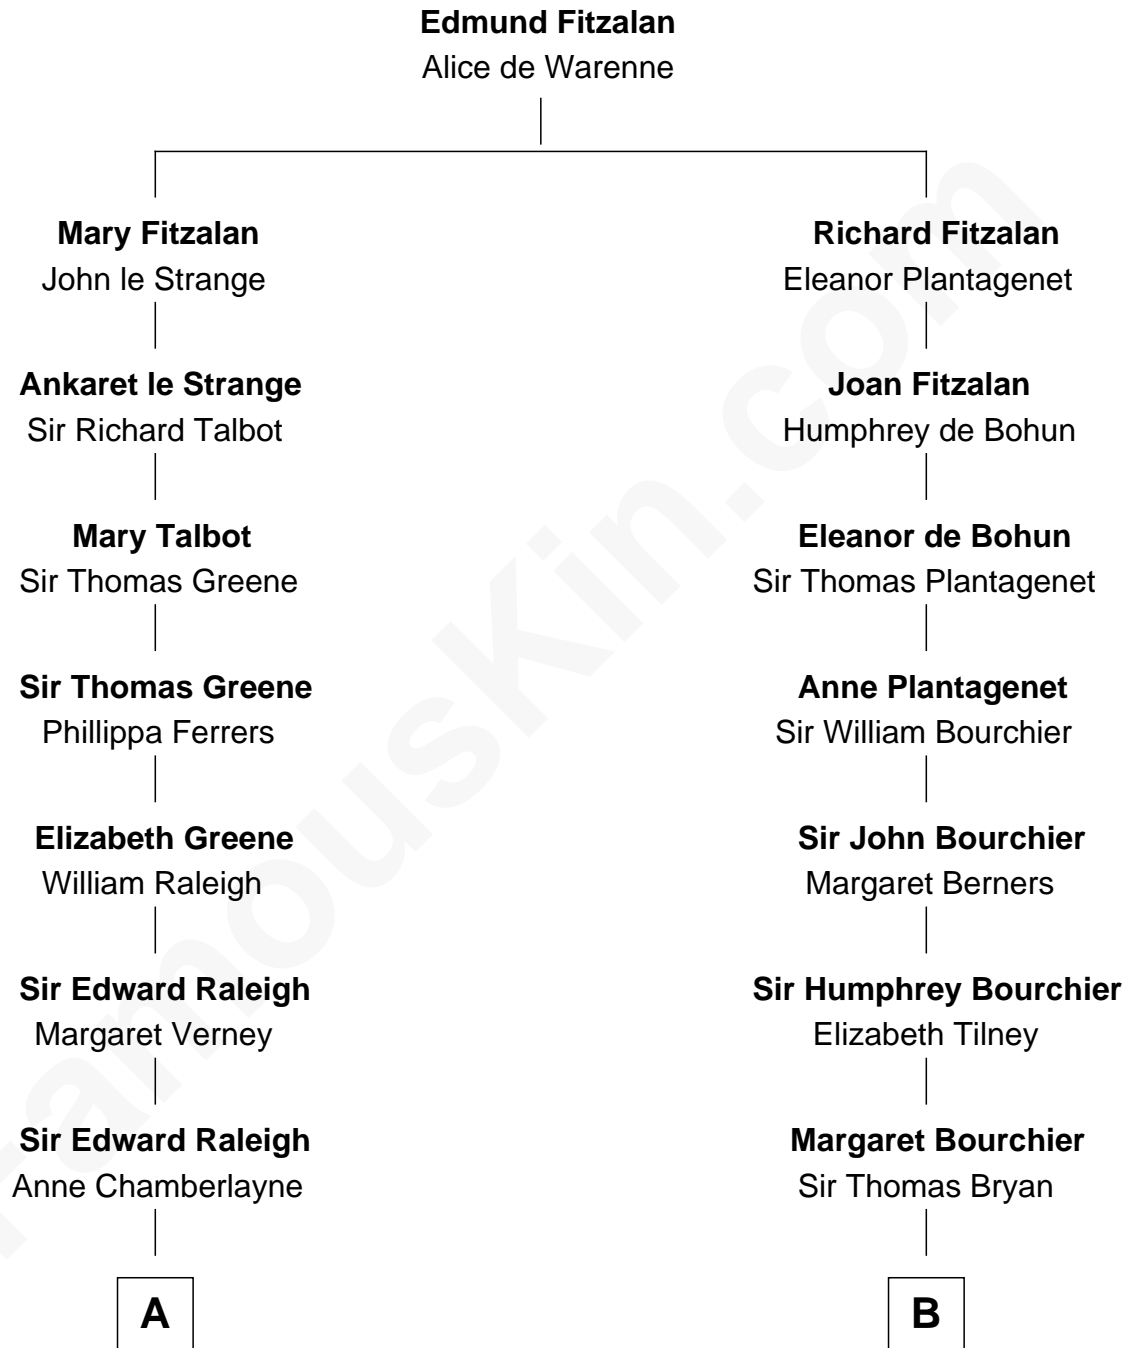

FamousKin.com
Relationship Chart of
Shanghai Pierce
Texas Cattleman

15th cousin 3 times removed of

Robert Treat Paine
Signer of the Declaration of Independence

C

Jonathan D. Pearce
Hanna Phillips Head

Shanghai Pierce
Texas Cattleman

FamousKin.com