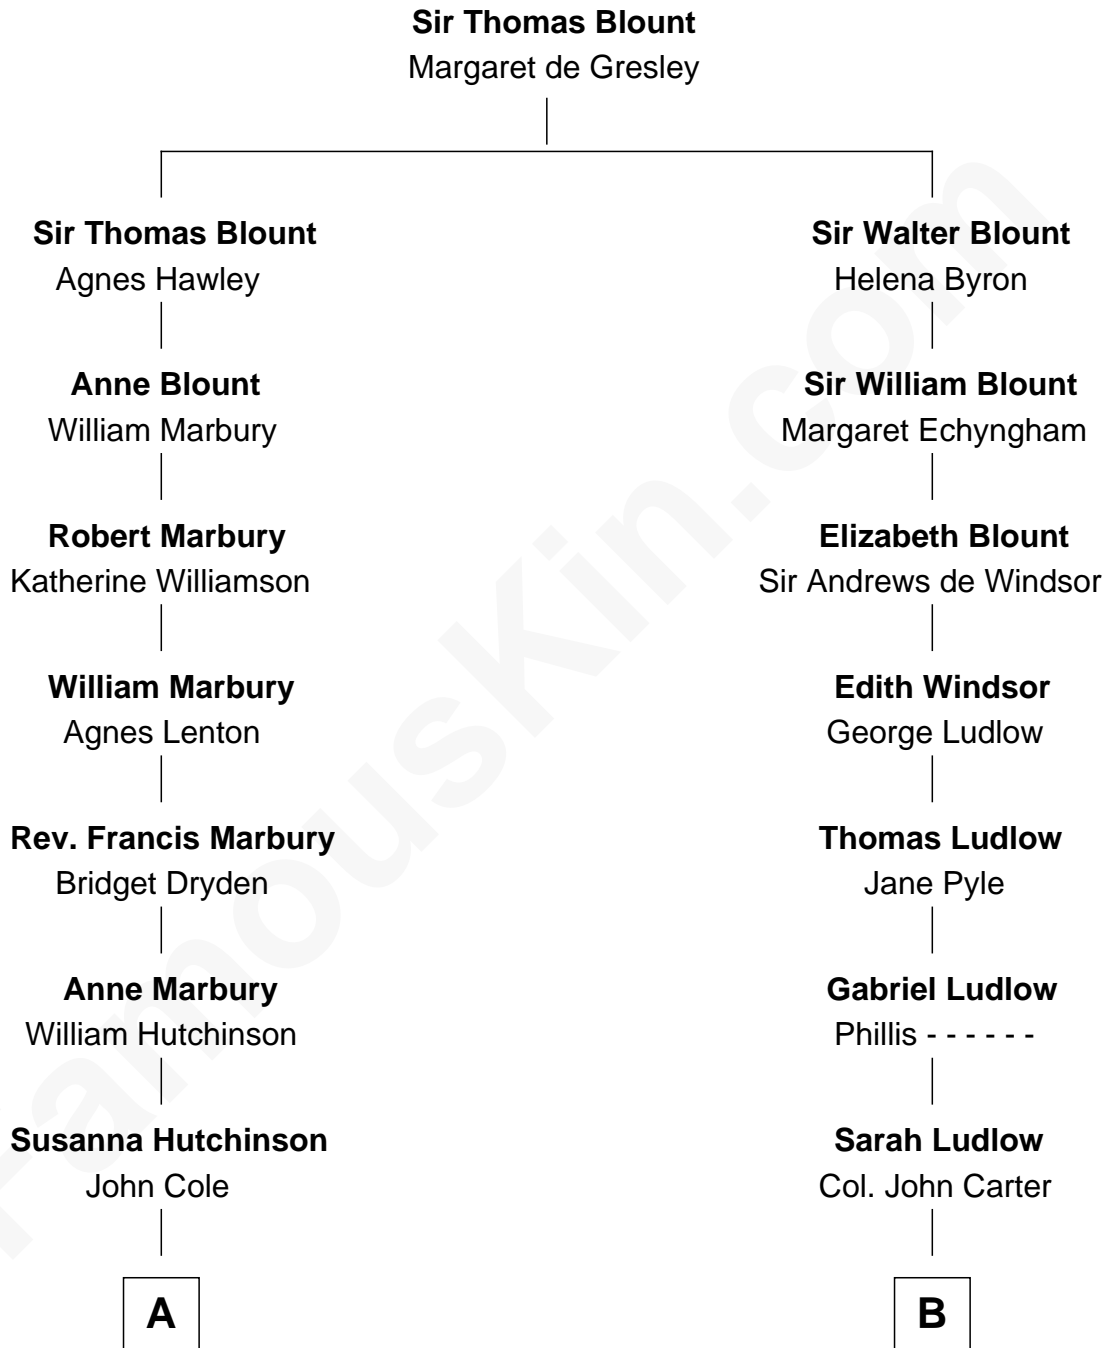

FamousKin.com
Relationship Chart of
Shanghai Pierce
Texas Cattleman

10th cousin 3 times removed of

Thomas Nelson
Signer of the Declaration of Independence

A

Susanna Cole
Thomas Eldred

Susanna Eldred
Jeffrey Champlin

Emlin Champlin
Joseph Wilbore

Ambless Wilbore
Nathaniel Stoddard

Susanna Stoddard
Isaac Pearce

Jonathan D. Pearce
Hanna Phillips Head

Shanghai Pierce
Texas Cattleman

B

Col. Robert Carter
Judith Armistead

Elizabeth Carter
Nathaniel Burwell