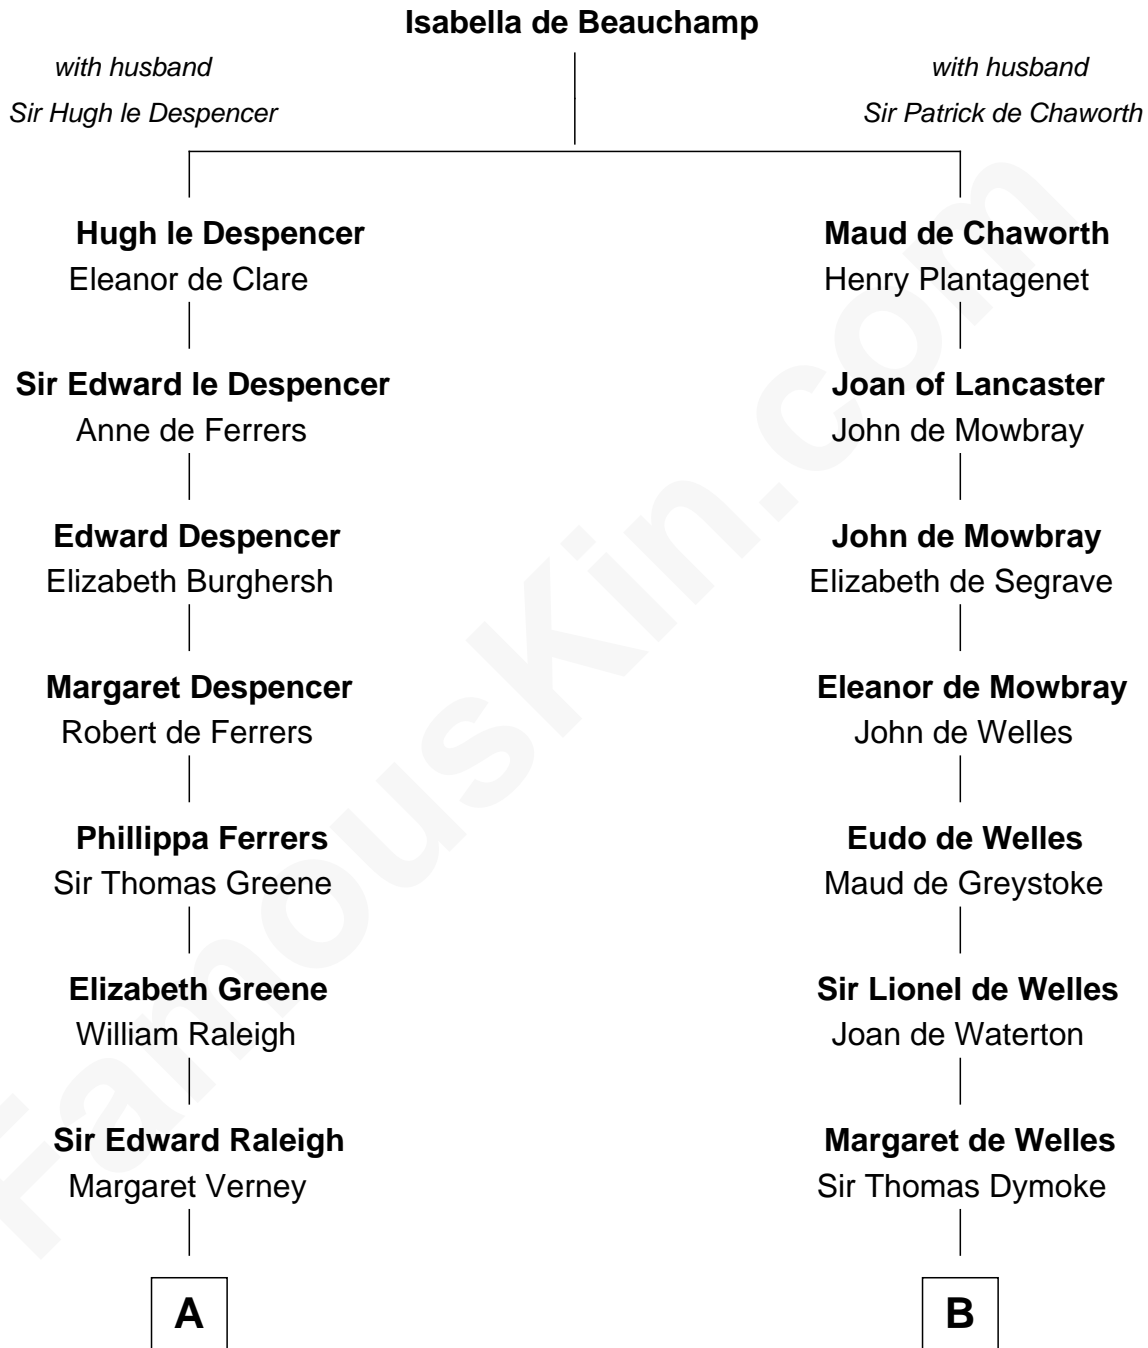

**FamousKin.com**  
**Relationship Chart of**  
**Shanghai Pierce**  
*Texas Cattleman*

15th cousin 4 times removed of

**Thomas Nelson**  
*Signer of the Declaration of Independence*

**C**

—  
**Susanna Stoddard**

Isaac Pearce

—  
**Jonathan D. Pearce**

Hanna Phillips Head

—  
**Shanghai Pierce**

*Texas Cattleman*

FamousKin.com