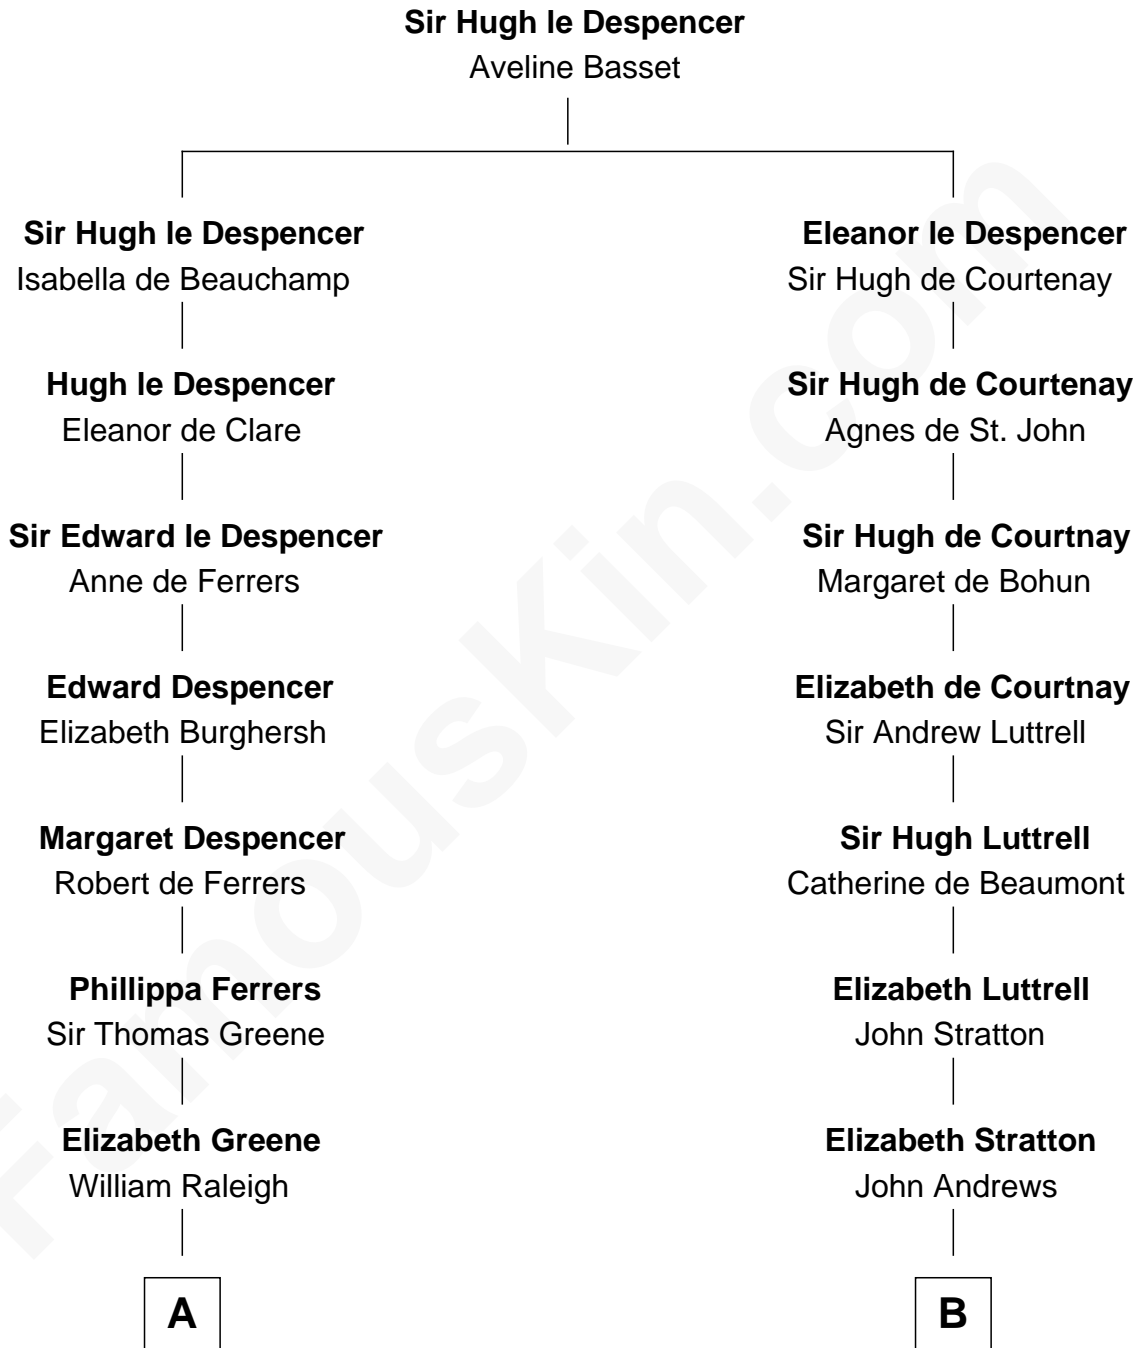

**FamousKin.com**  
**Relationship Chart of**  
**Shanghai Pierce**  
*Texas Cattleman*

16th cousin 4 times removed of

**Thomas Nelson**  
*Signer of the Declaration of Independence*

**C**

—  
**Ambless Wilbore**  
Nathaniel Stoddard

—  
**Susanna Stoddard**  
Isaac Pearce

—  
**Jonathan D. Pearce**  
Hanna Phillips Head

—  
**Shanghai Pierce**  
*Texas Cattleman*

FamousKin.com