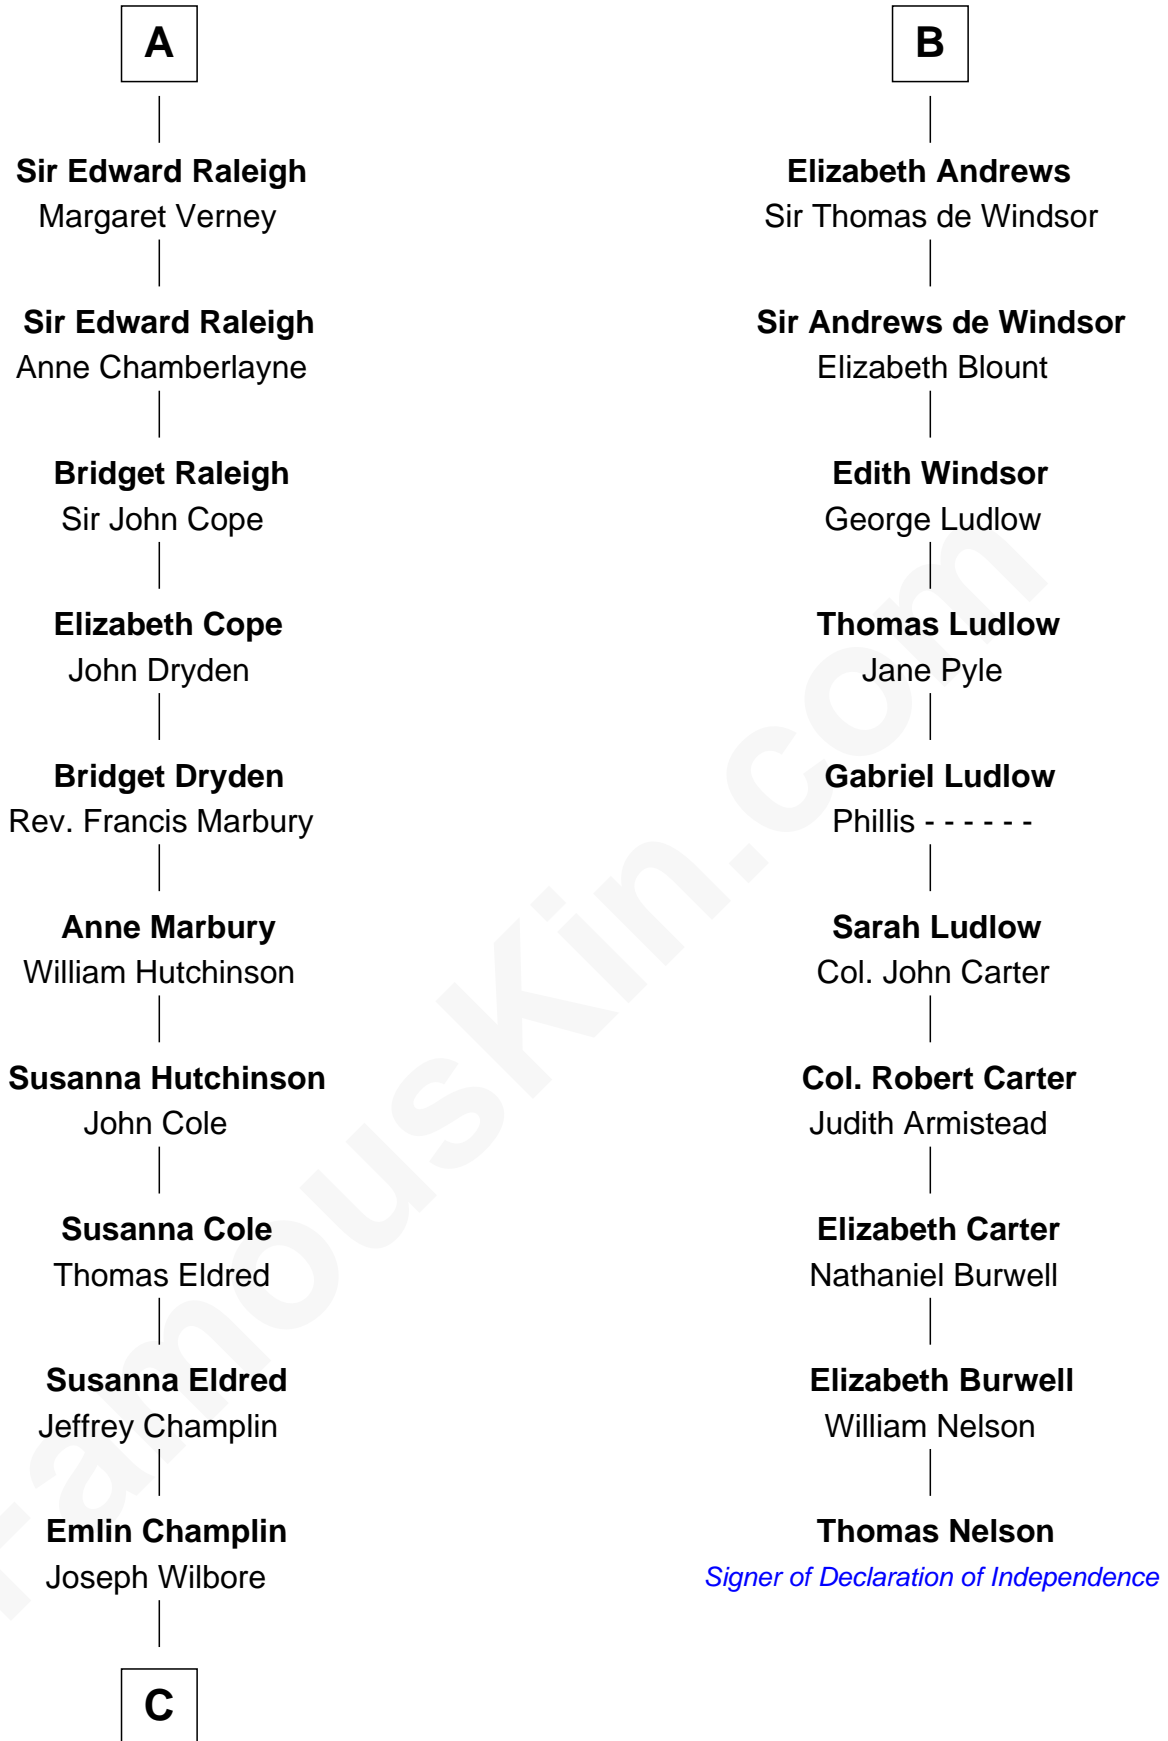

**FamousKin.com**  
**Relationship Chart of**  
**Shanghai Pierce**  
*Texas Cattleman*

16th cousin 4 times removed of

**Thomas Nelson**  
*Signer of the Declaration of Independence*

**C**

—  
**Ambless Wilbore**  
Nathaniel Stoddard

—  
**Susanna Stoddard**  
Isaac Pearce

—  
**Jonathan D. Pearce**  
Hanna Phillips Head

—  
**Shanghai Pierce**  
*Texas Cattleman*

FamousKin.com