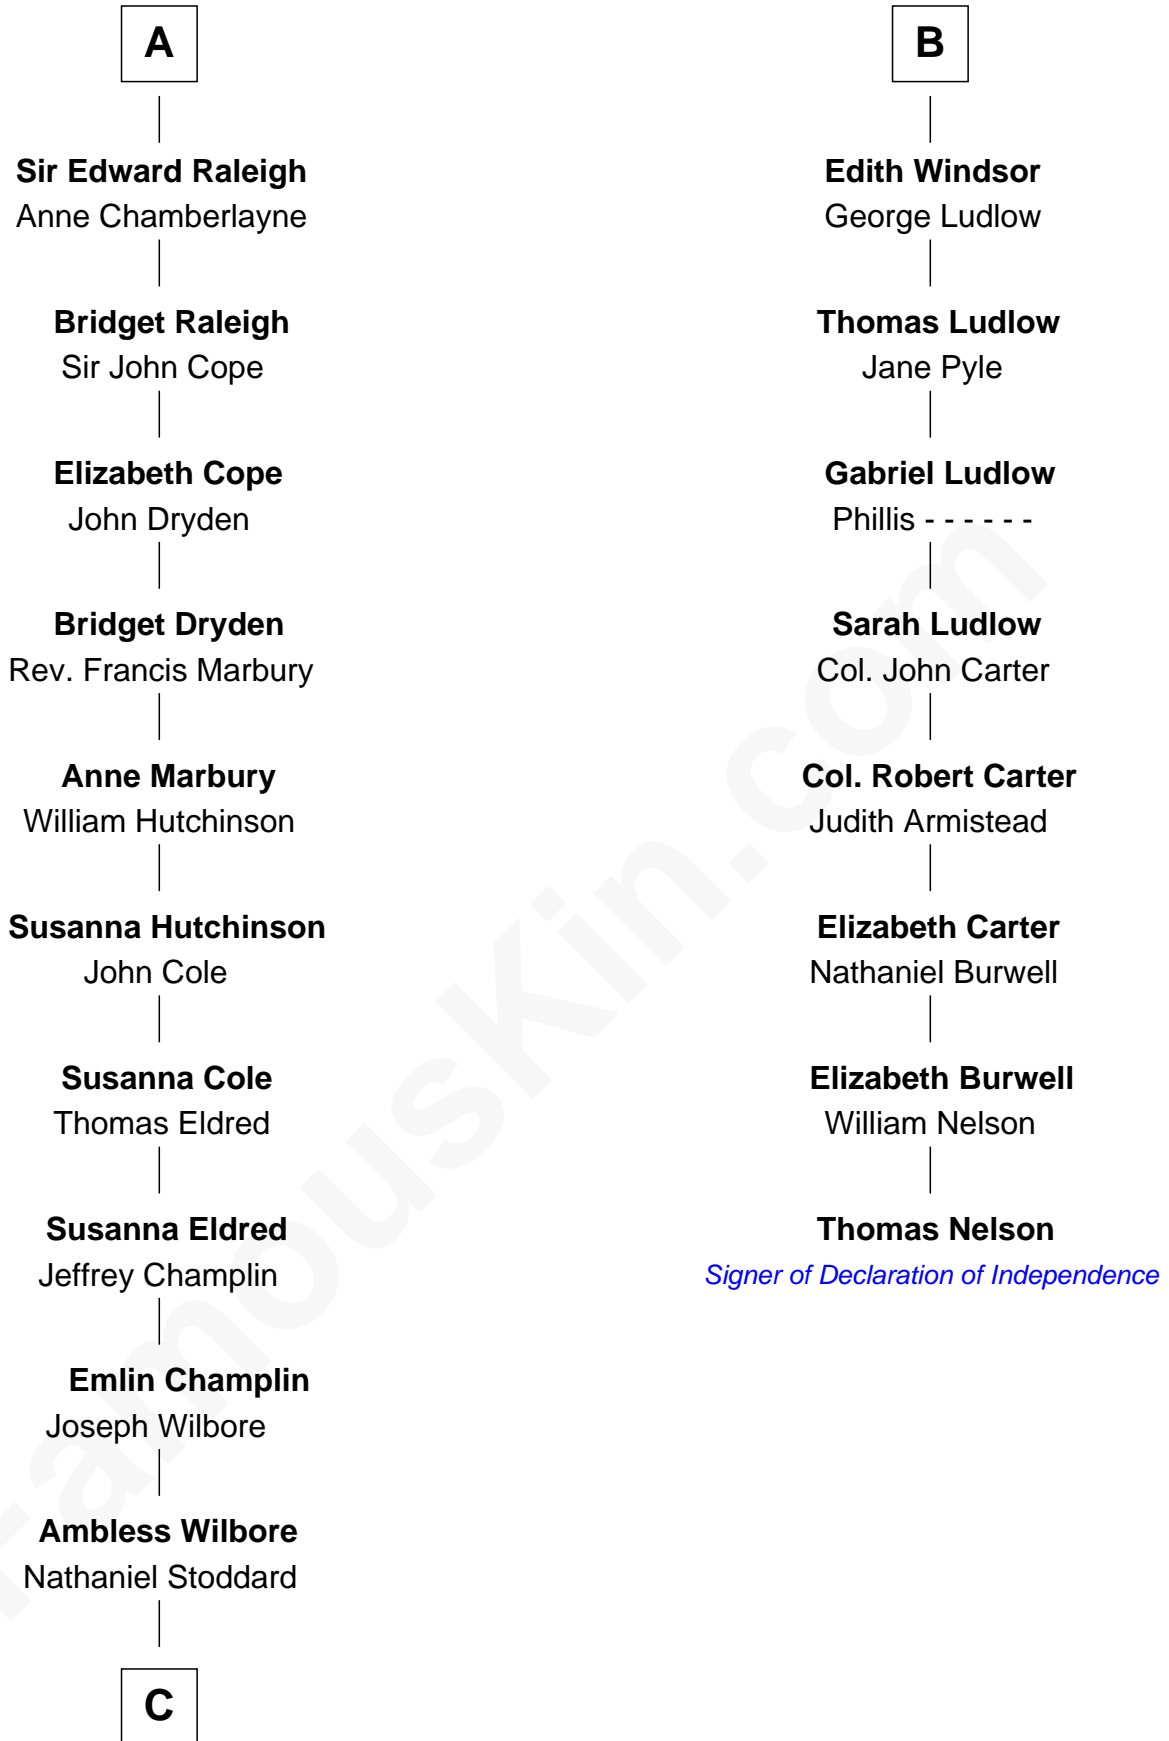

FamousKin.com
Relationship Chart of
Shanghai Pierce
Texas Cattleman

14th cousin 5 times removed of

Thomas Nelson
Signer of the Declaration of Independence

C

—
Susanna Stoddard

Isaac Pearce

—
Jonathan D. Pearce

Hanna Phillips Head

—
Shanghai Pierce

Texas Cattleman

FamousKin.com