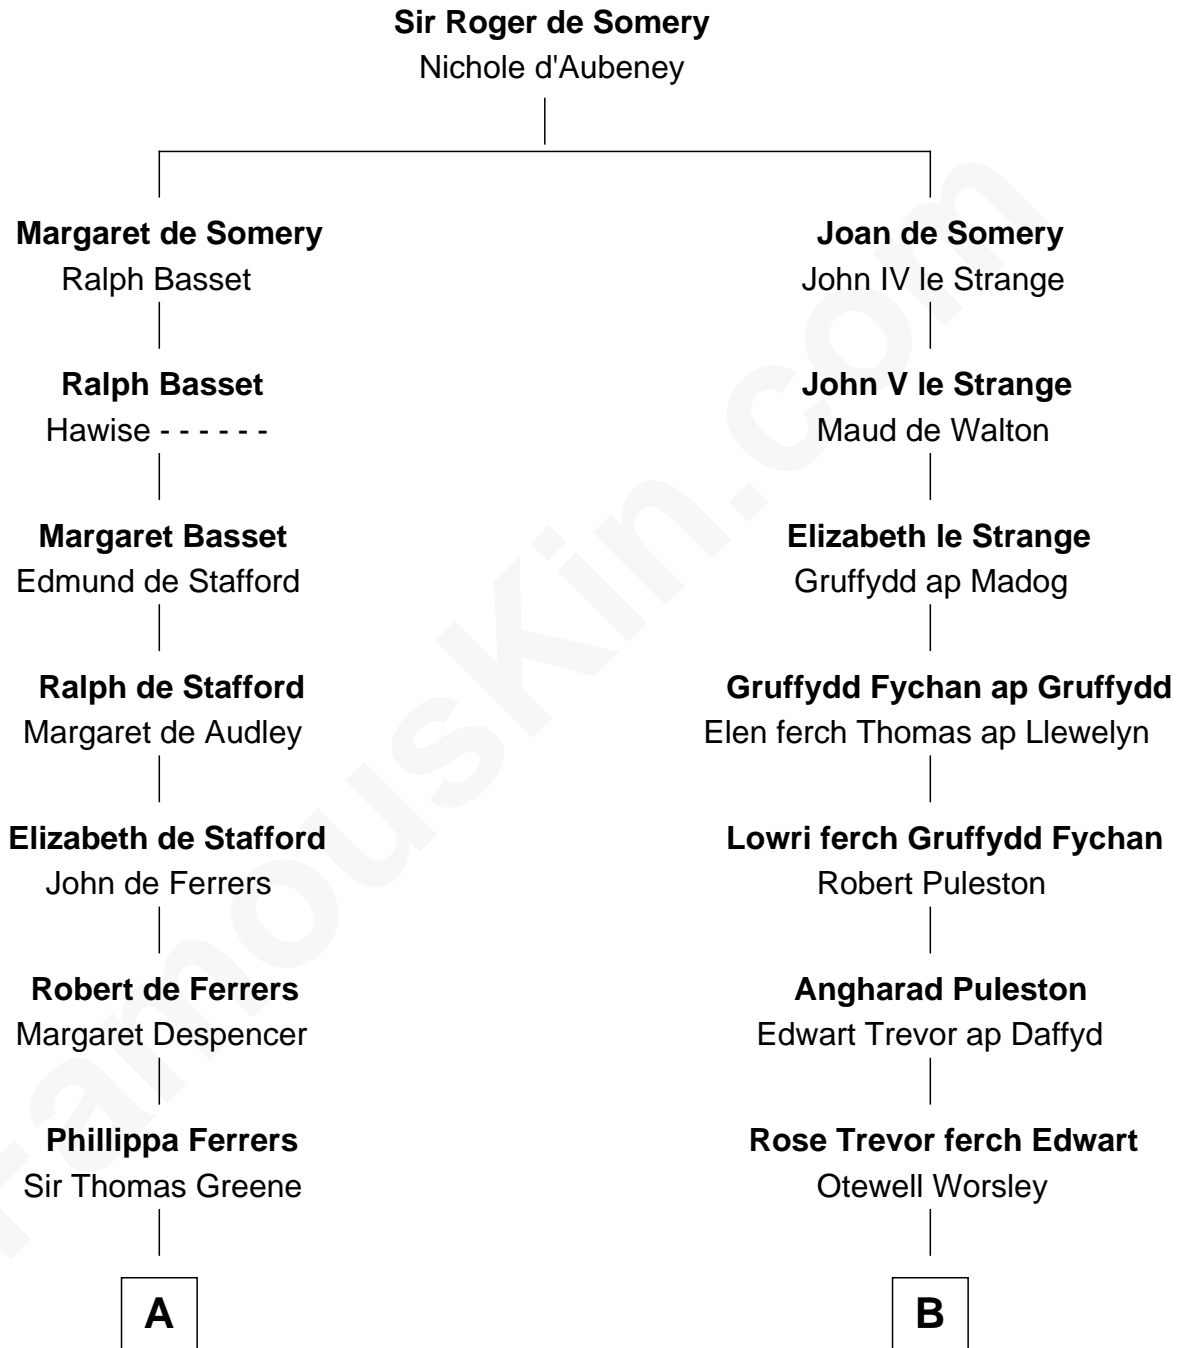

FamousKin.com
Relationship Chart of
Shanghai Pierce
Texas Cattleman

15th cousin 6 times removed of
General William Whipple
Signer of the Declaration of Independence

C

—
Emlin Champlin

Joseph Wilbore

—
Ambless Wilbore

Nathaniel Stoddard

—
Susanna Stoddard

Isaac Pearce

—
Jonathan D. Pearce

Hanna Phillips Head

—
Shanghai Pierce

Texas Cattleman

FamousKin.com