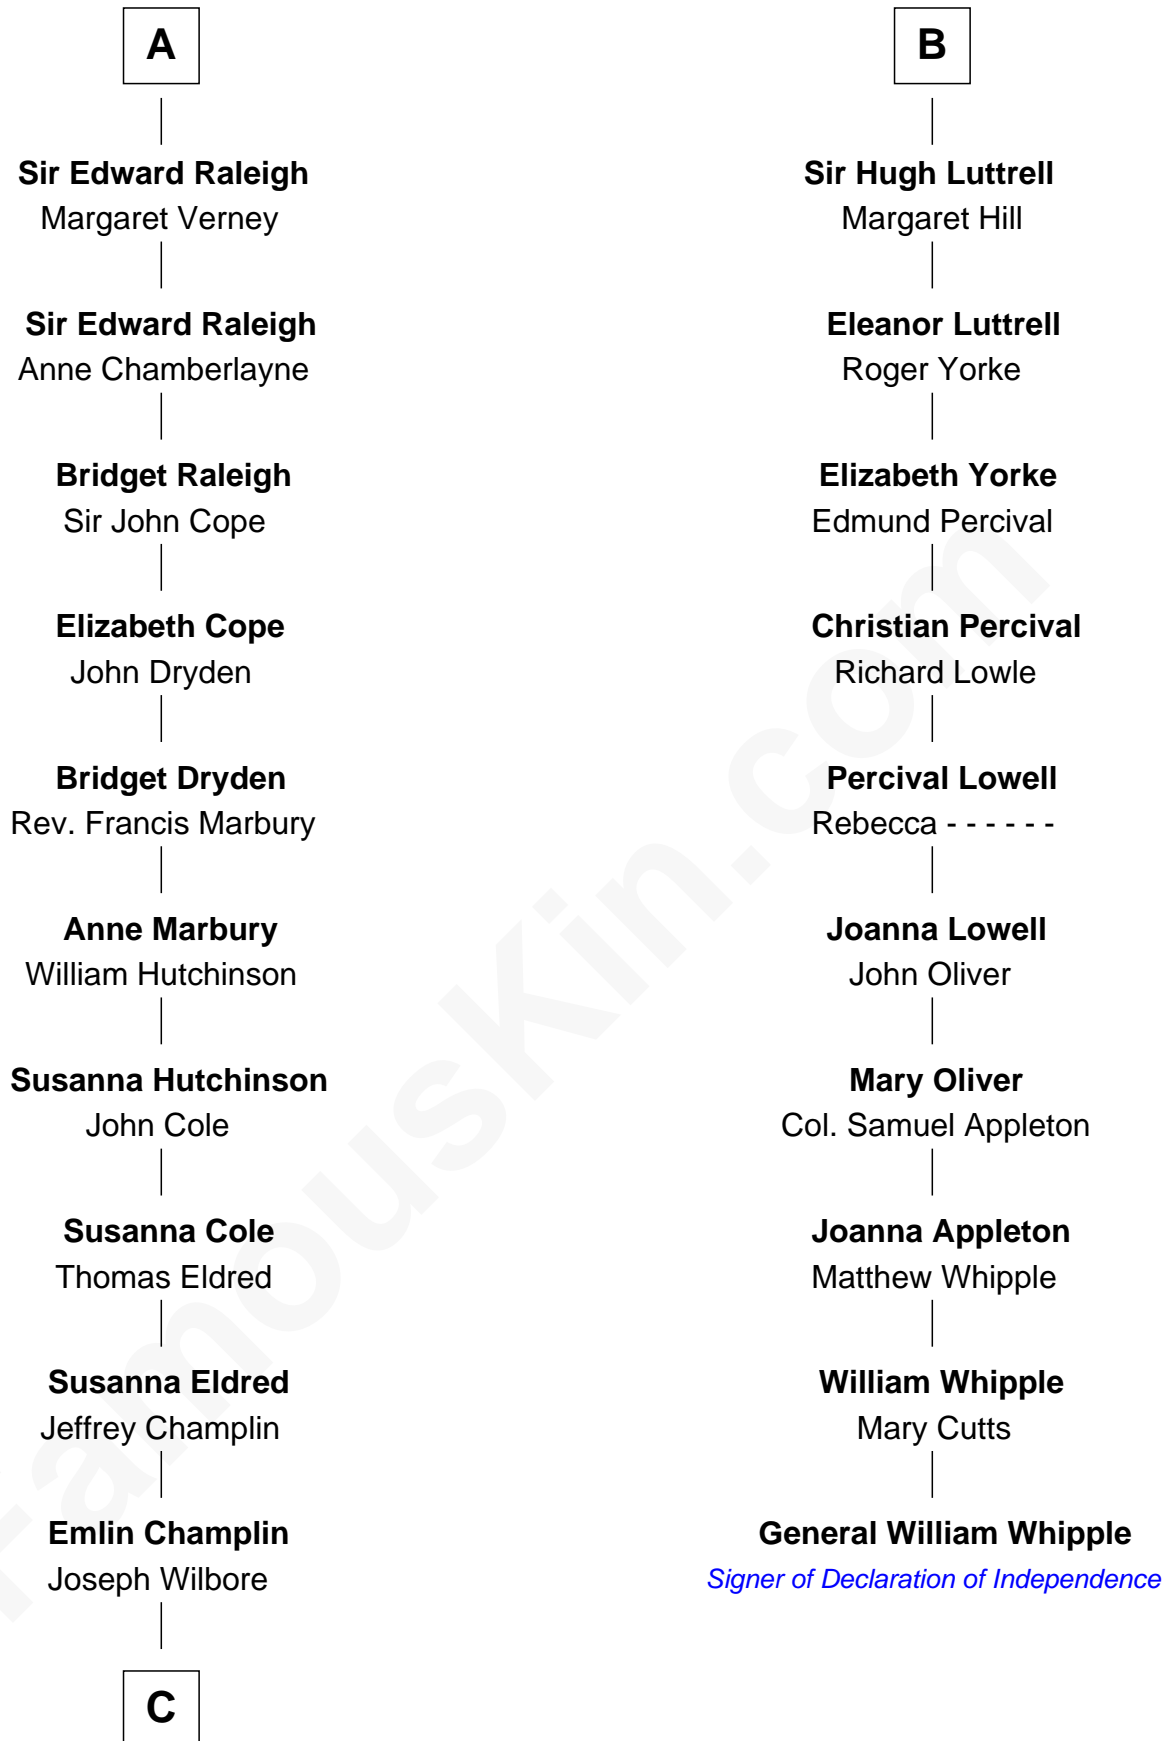

FamousKin.com
Relationship Chart of
Shanghai Pierce
Texas Cattleman

16th cousin 4 times removed of
General William Whipple
Signer of the Declaration of Independence

C

—
Ambless Wilbore
Nathaniel Stoddard

—
Susanna Stoddard
Isaac Pearce

—
Jonathan D. Pearce
Hanna Phillips Head

—
Shanghai Pierce
Texas Cattleman

FamousKin.com