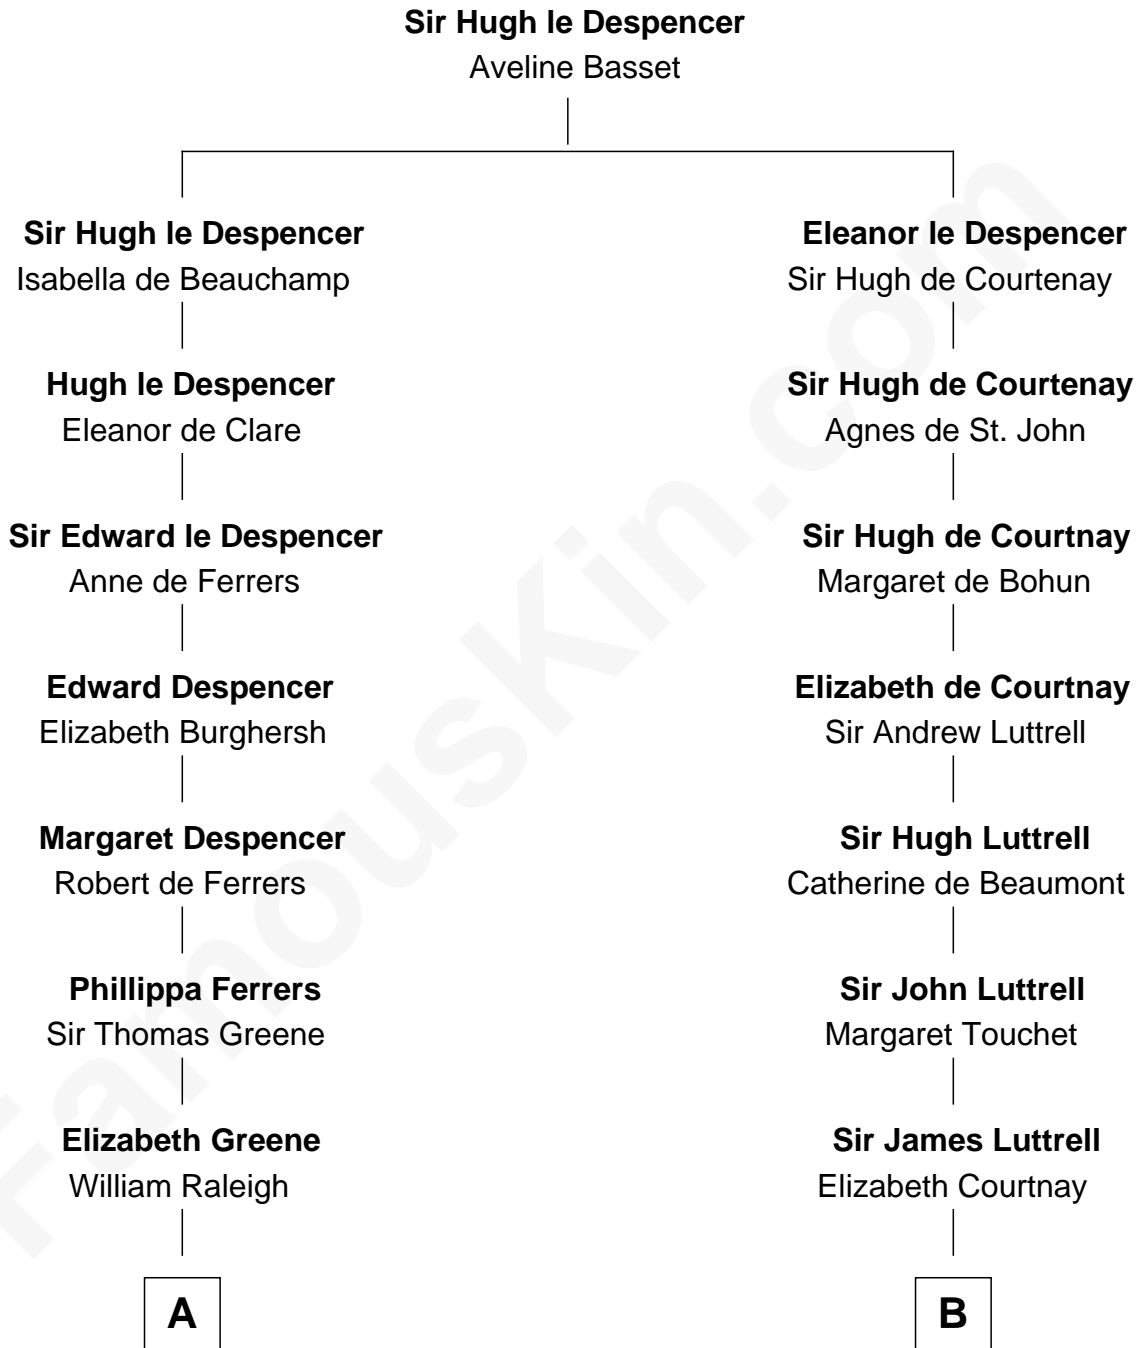

FamousKin.com
Relationship Chart of
Shanghai Pierce
Texas Cattleman

16th cousin 4 times removed of
General William Whipple
Signer of the Declaration of Independence

C

—
Ambless Wilbore
Nathaniel Stoddard

—
Susanna Stoddard
Isaac Pearce

—
Jonathan D. Pearce
Hanna Phillips Head

—
Shanghai Pierce
Texas Cattleman

FamousKin.com