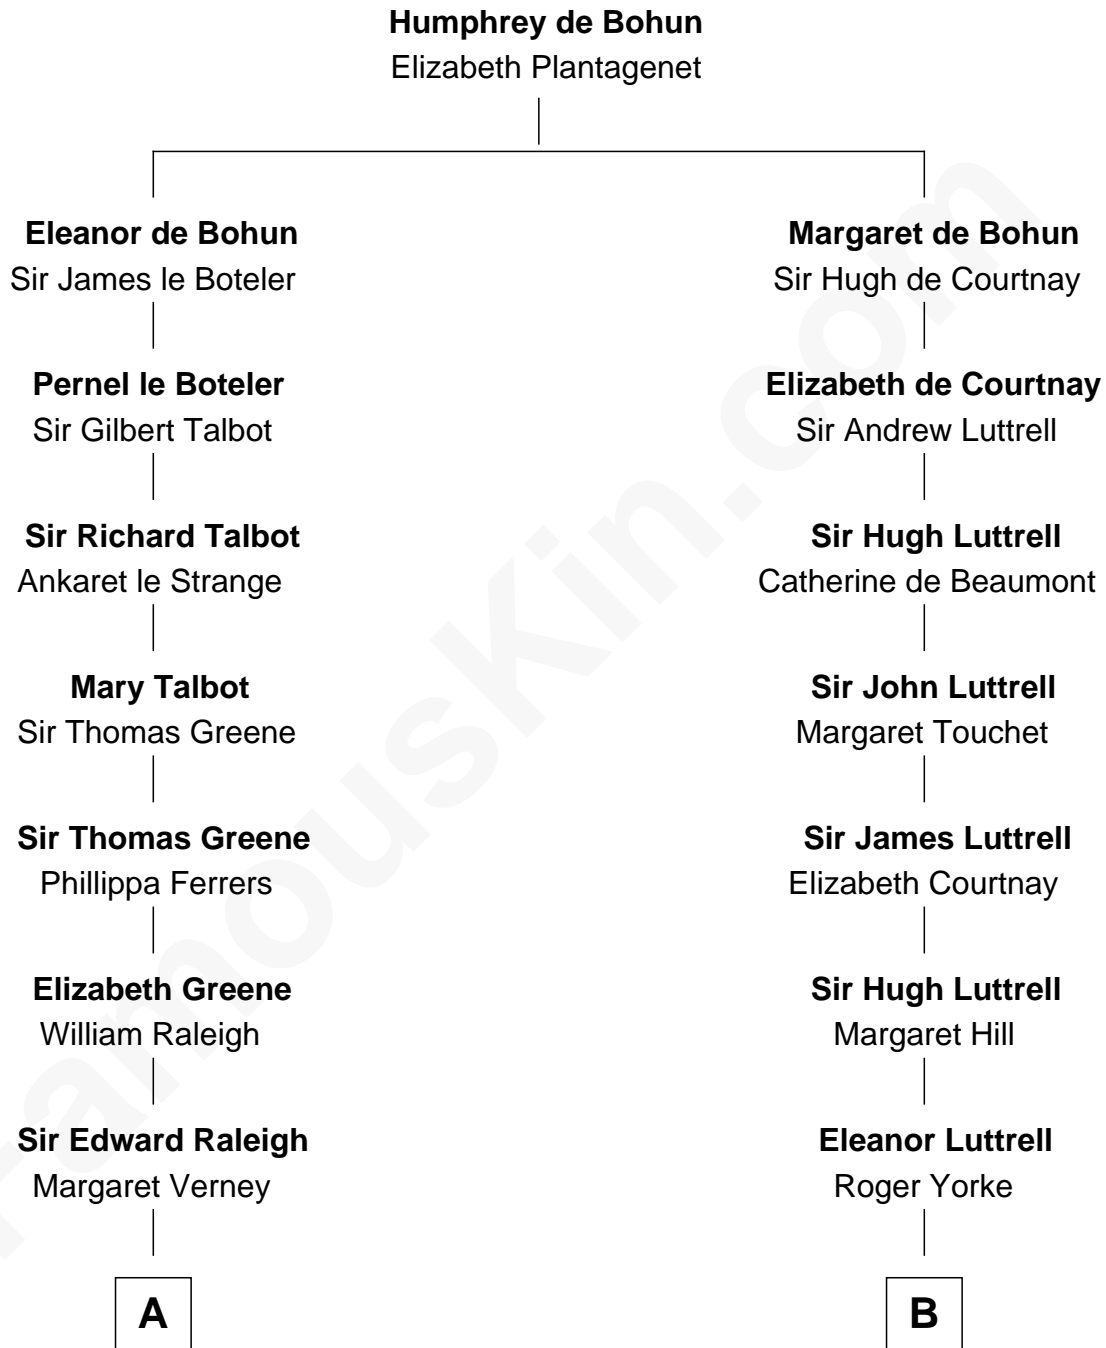

FamousKin.com
Relationship Chart of
Shanghai Pierce
Texas Cattleman

14th cousin 5 times removed of

General William Whipple
Signer of the Declaration of Independence

C

—
Susanna Stoddard

Isaac Pearce

—
Jonathan D. Pearce

Hanna Phillips Head

—
Shanghai Pierce

Texas Cattleman

FamousKin.com