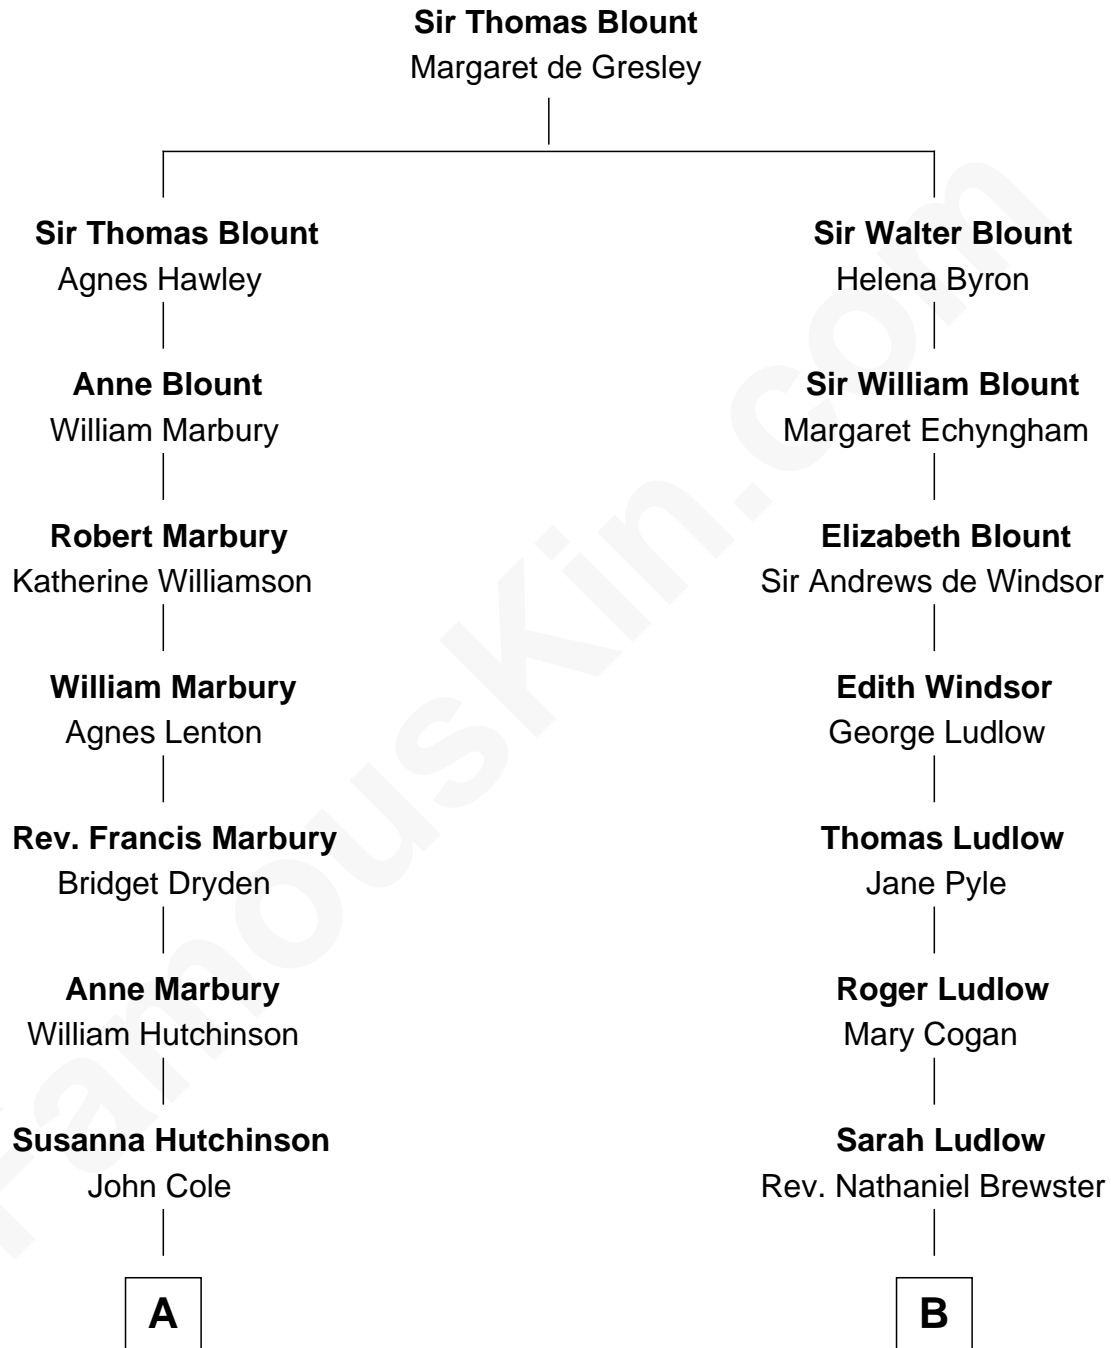

FamousKin.com
Relationship Chart of
Shanghai Pierce
Texas Cattleman

9th cousin 4 times removed of

Caleb Brewster

Member of the Culper Spy Ring during the American Revolution

A

Susanna Cole
Thomas Eldred

Susanna Eldred
Jeffrey Champlin

Emlin Champlin
Joseph Wilbore

Ambless Wilbore
Nathaniel Stoddard

Susanna Stoddard
Isaac Pearce

Jonathan D. Pearce
Hanna Phillips Head

Shanghai Pierce
Texas Cattleman

B

Daniel Brewster
Anna Jayne

Benjamin Brewster
Sarah Biggs

Caleb Brewster
Member of the Culper Spy Ring