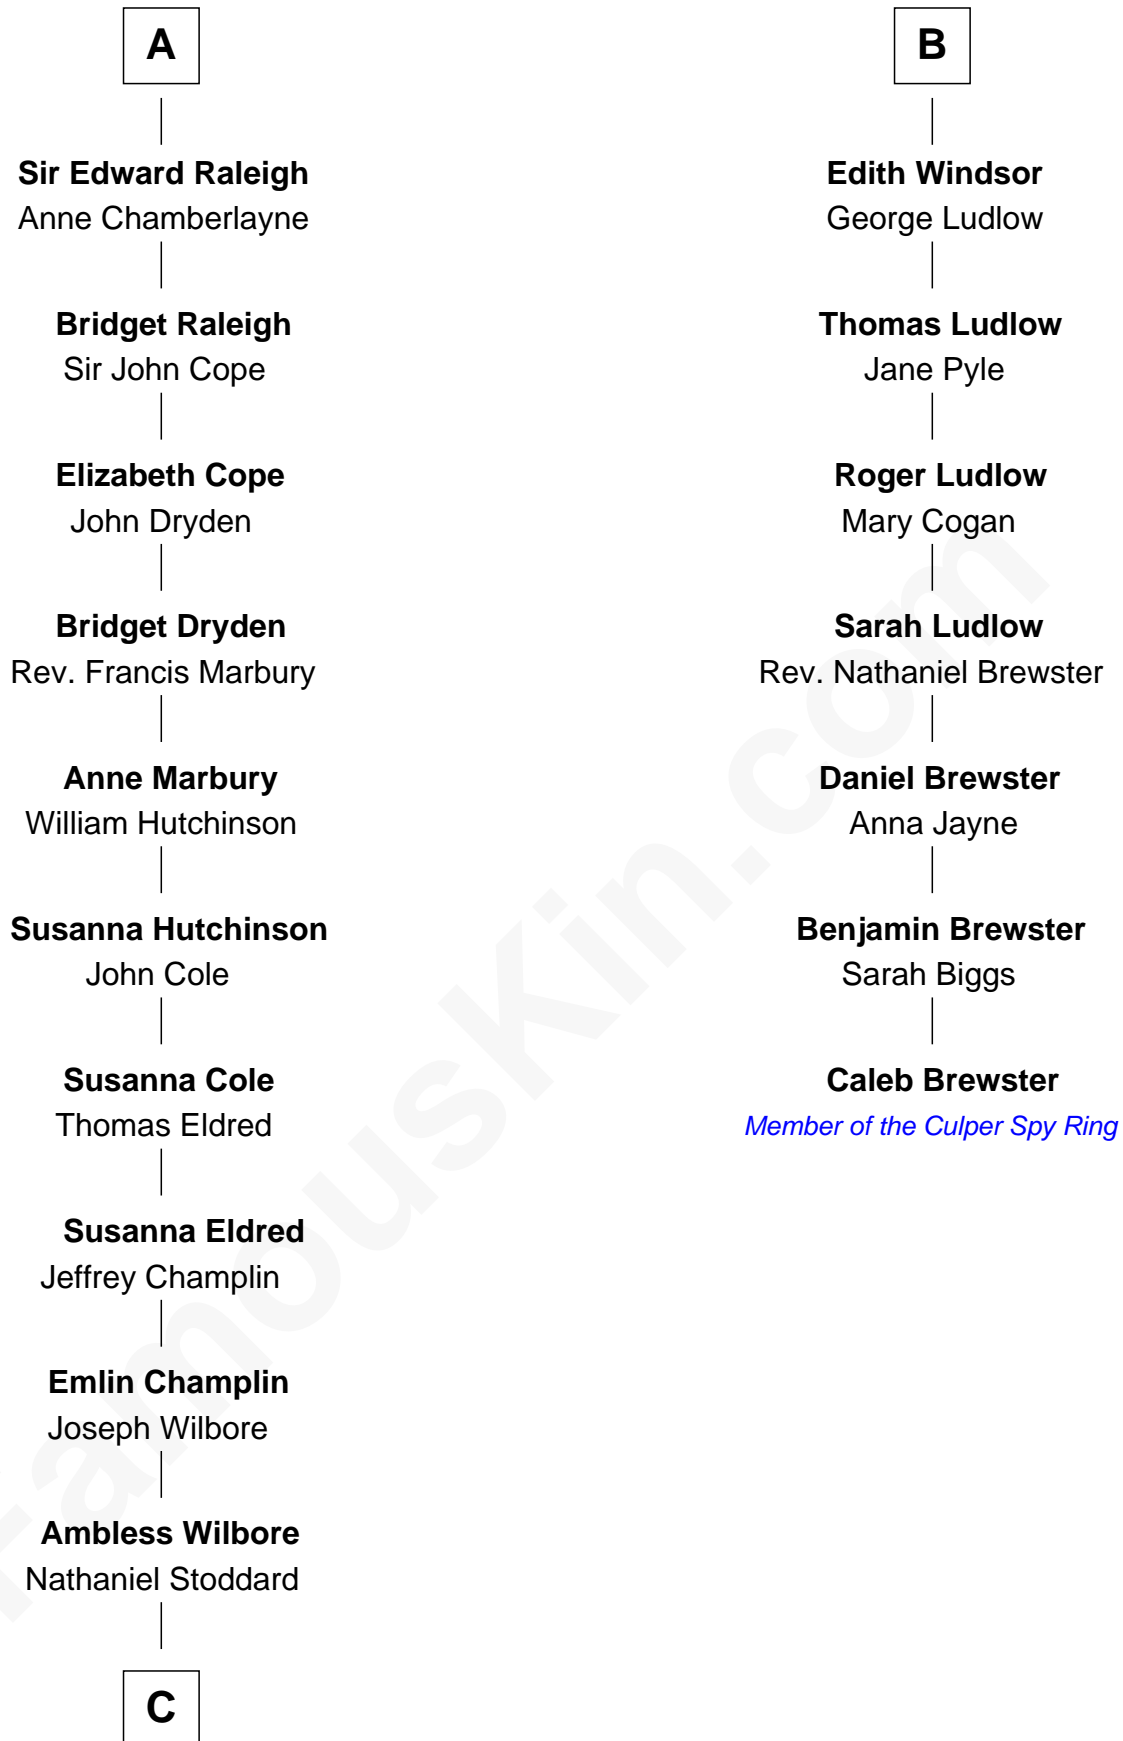

FamousKin.com
Relationship Chart of
Shanghai Pierce
Texas Cattleman

13th cousin 6 times removed of

Caleb Brewster

Member of the Culper Spy Ring during the American Revolution

C

—
Susanna Stoddard

Isaac Pearce

—
Jonathan D. Pearce

Hanna Phillips Head

—
Shanghai Pierce

Texas Cattleman

FamousKin.com