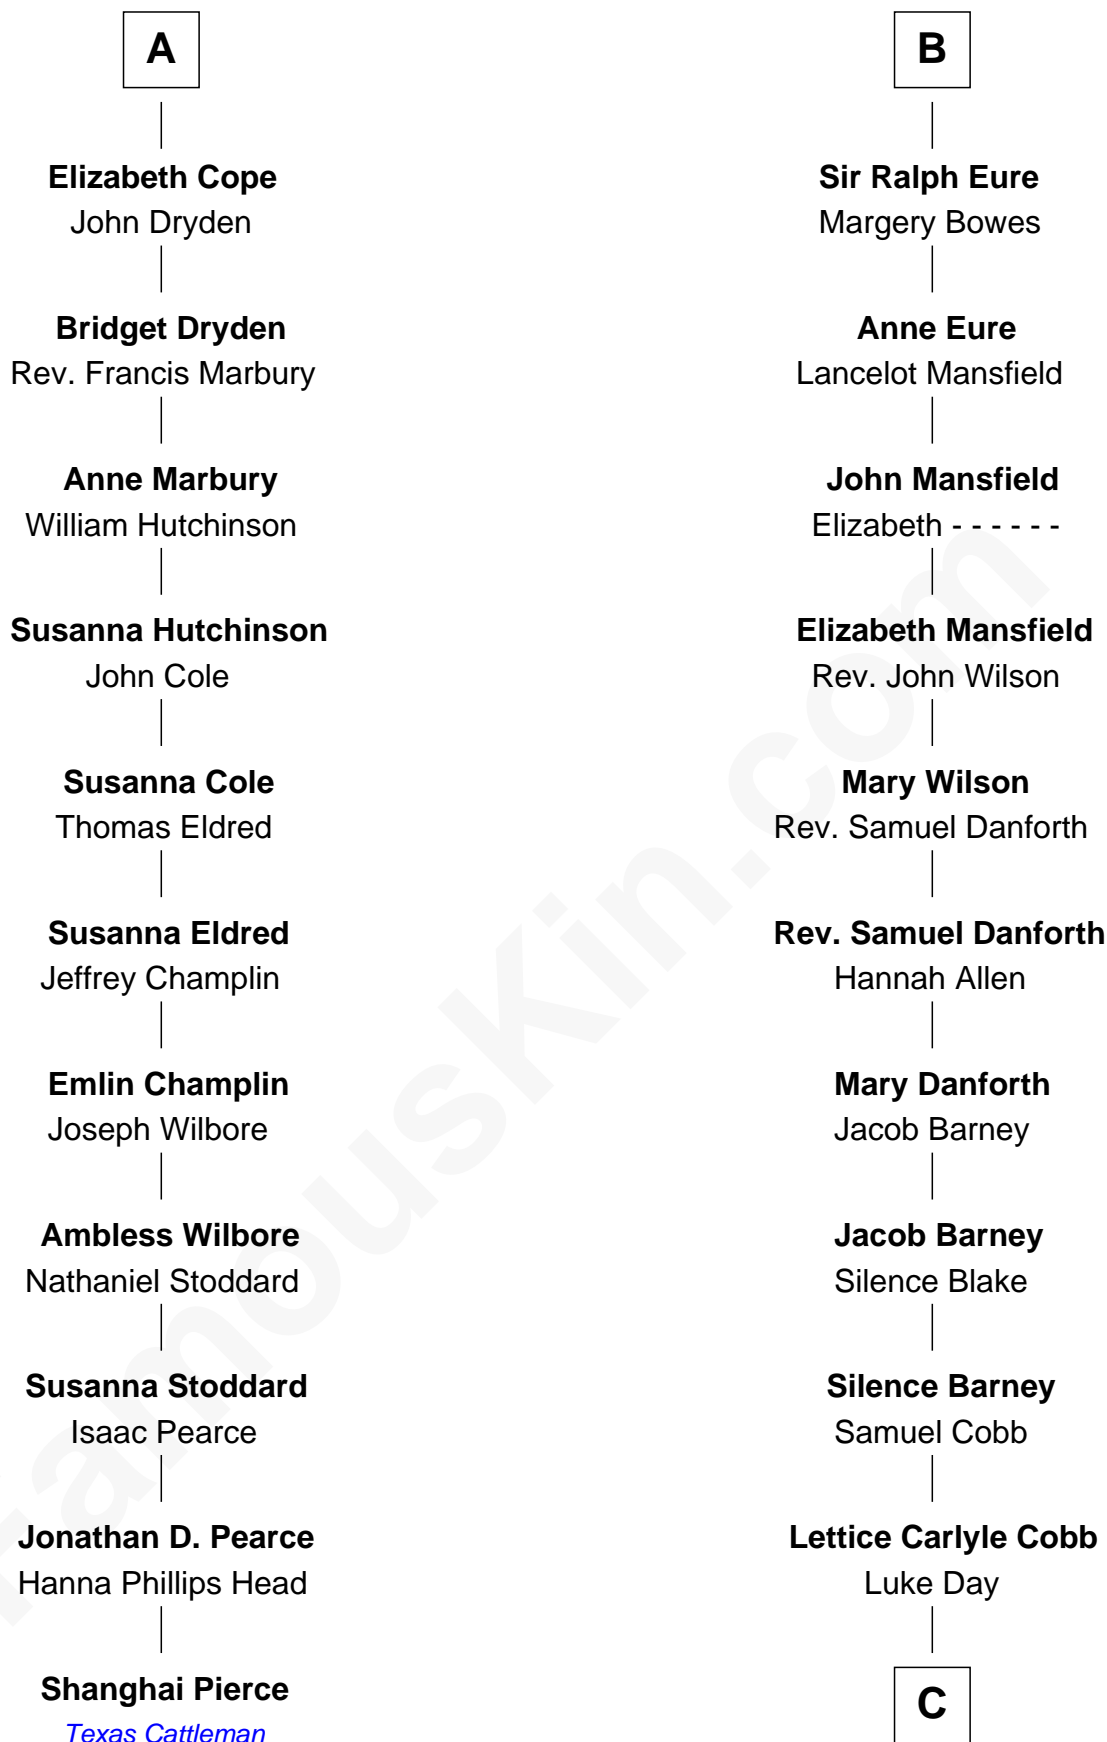

FamousKin.com
Relationship Chart of
Shanghai Pierce
Texas Cattleman

17th cousin 3 times removed of

Sandra Day O'Connor
First Female U.S. Supreme Court Justice

C

—
Hollis Day

Eliza L. Flanders

—
Henry Clay Day

Alice Edith Hilton

—
Henry R. Day

Ada Mae Wilkey

—
Sandra Day O'Connor

U.S. Supreme Court Justice

FamousKin.com