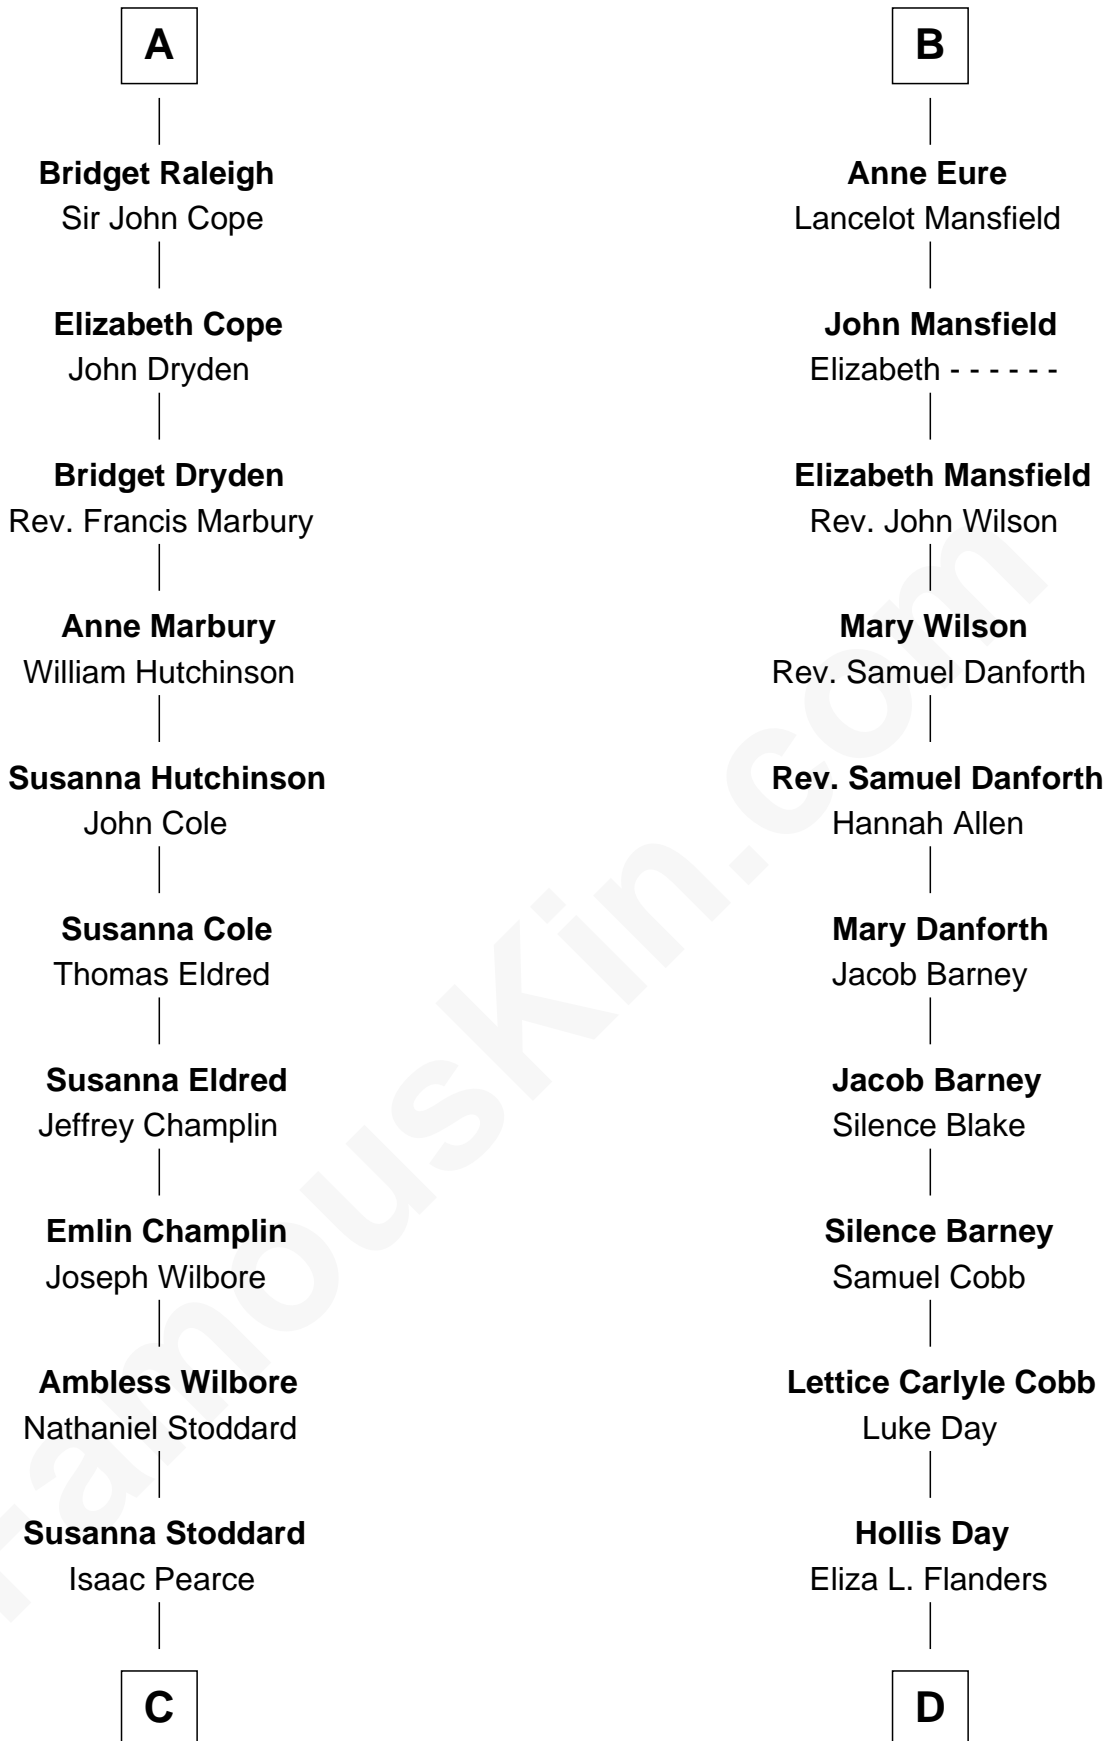

**FamousKin.com**  
**Relationship Chart of**  
**Shanghai Pierce**  
*Texas Cattleman*

18th cousin 1 time removed of

**Sandra Day O'Connor**  
*First Female U.S. Supreme Court Justice*

**Edmund Fitzalan**  
 Alice de Warenne

**C**

**Jonathan D. Pearce**  
Hanna Phillips Head

**Shanghai Pierce**  
*Texas Cattleman*

**D**

**Henry Clay Day**  
Alice Edith Hilton

**Henry R. Day**  
Ada Mae Wilkey

**Sandra Day O'Connor**  
*U.S. Supreme Court Justice*