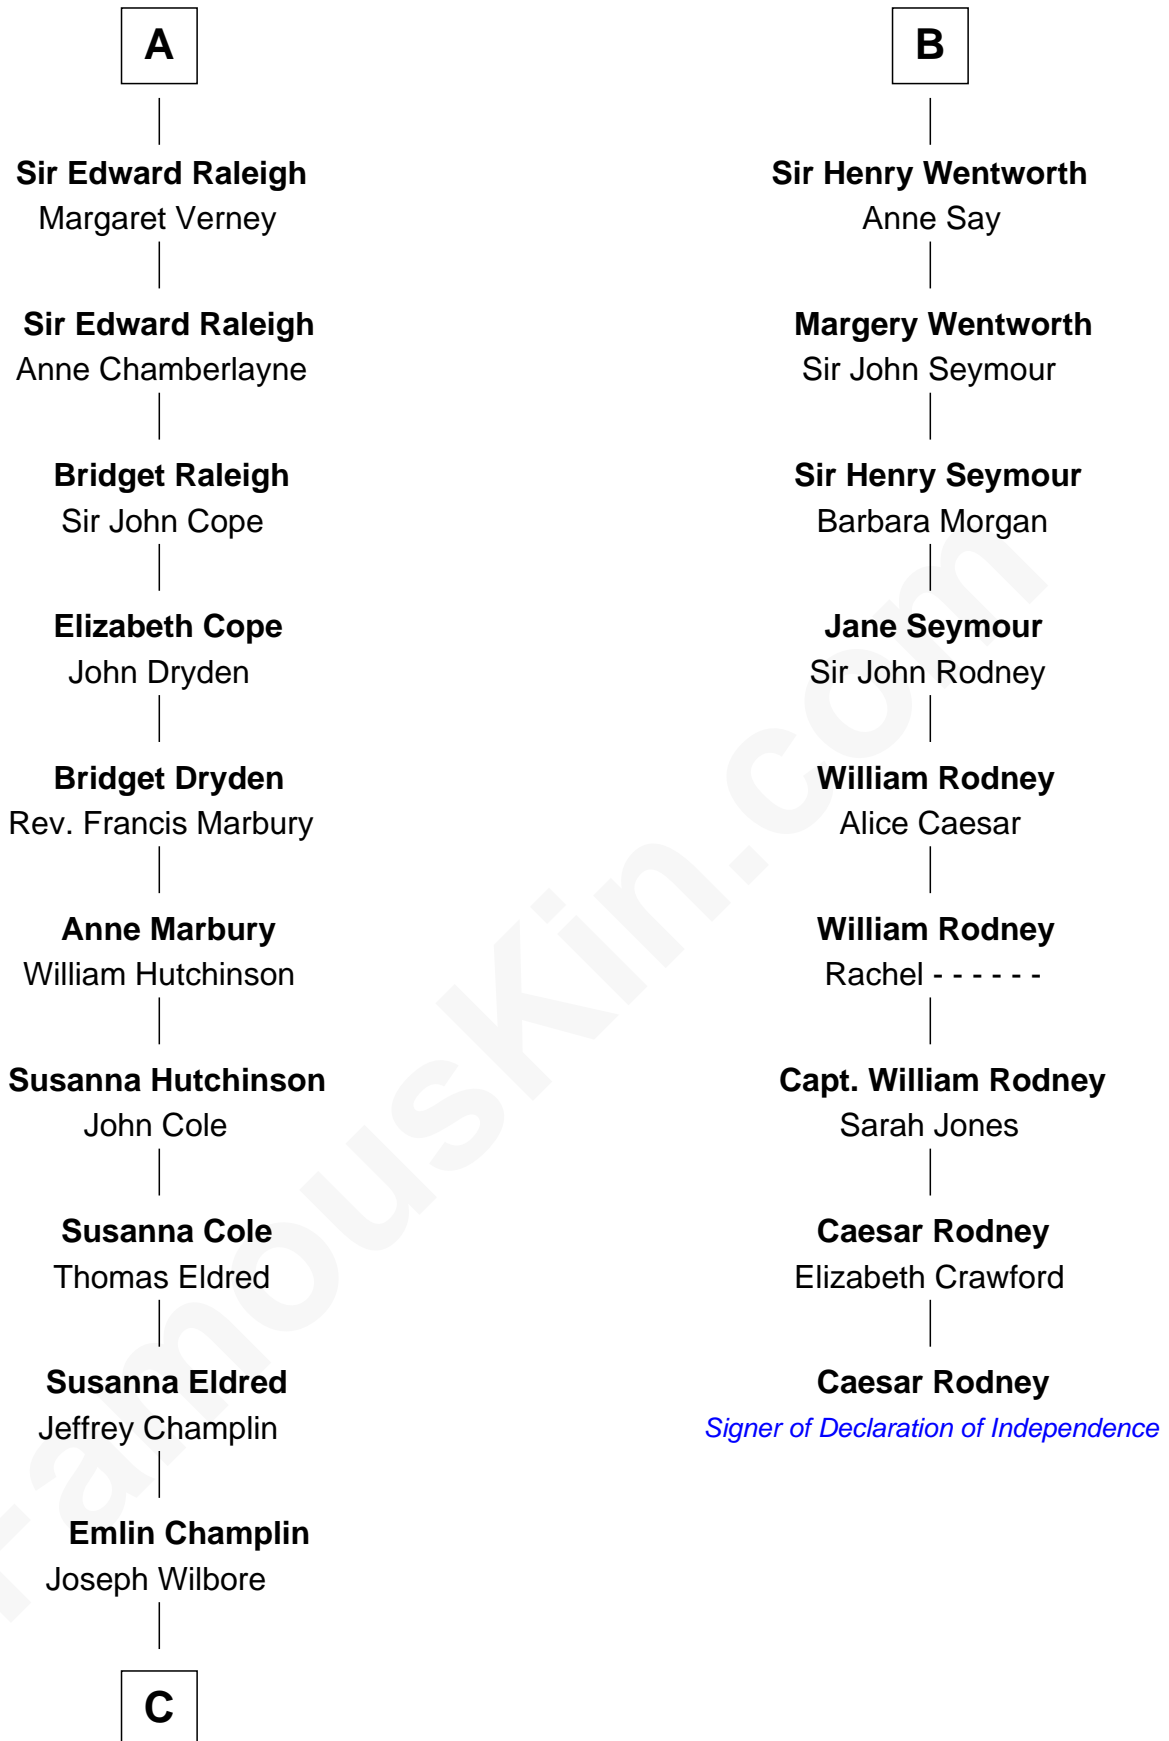

FamousKin.com

Relationship Chart of

Shanghai Pierce

Texas Cattleman

15th cousin 5 times removed of

Caesar Rodney
Signer of the Declaration of Independence

C

—
Ambless Wilbore
Nathaniel Stoddard

—
Susanna Stoddard
Isaac Pearce

—
Jonathan D. Pearce
Hanna Phillips Head

—
Shanghai Pierce
Texas Cattleman

FamousKin.com