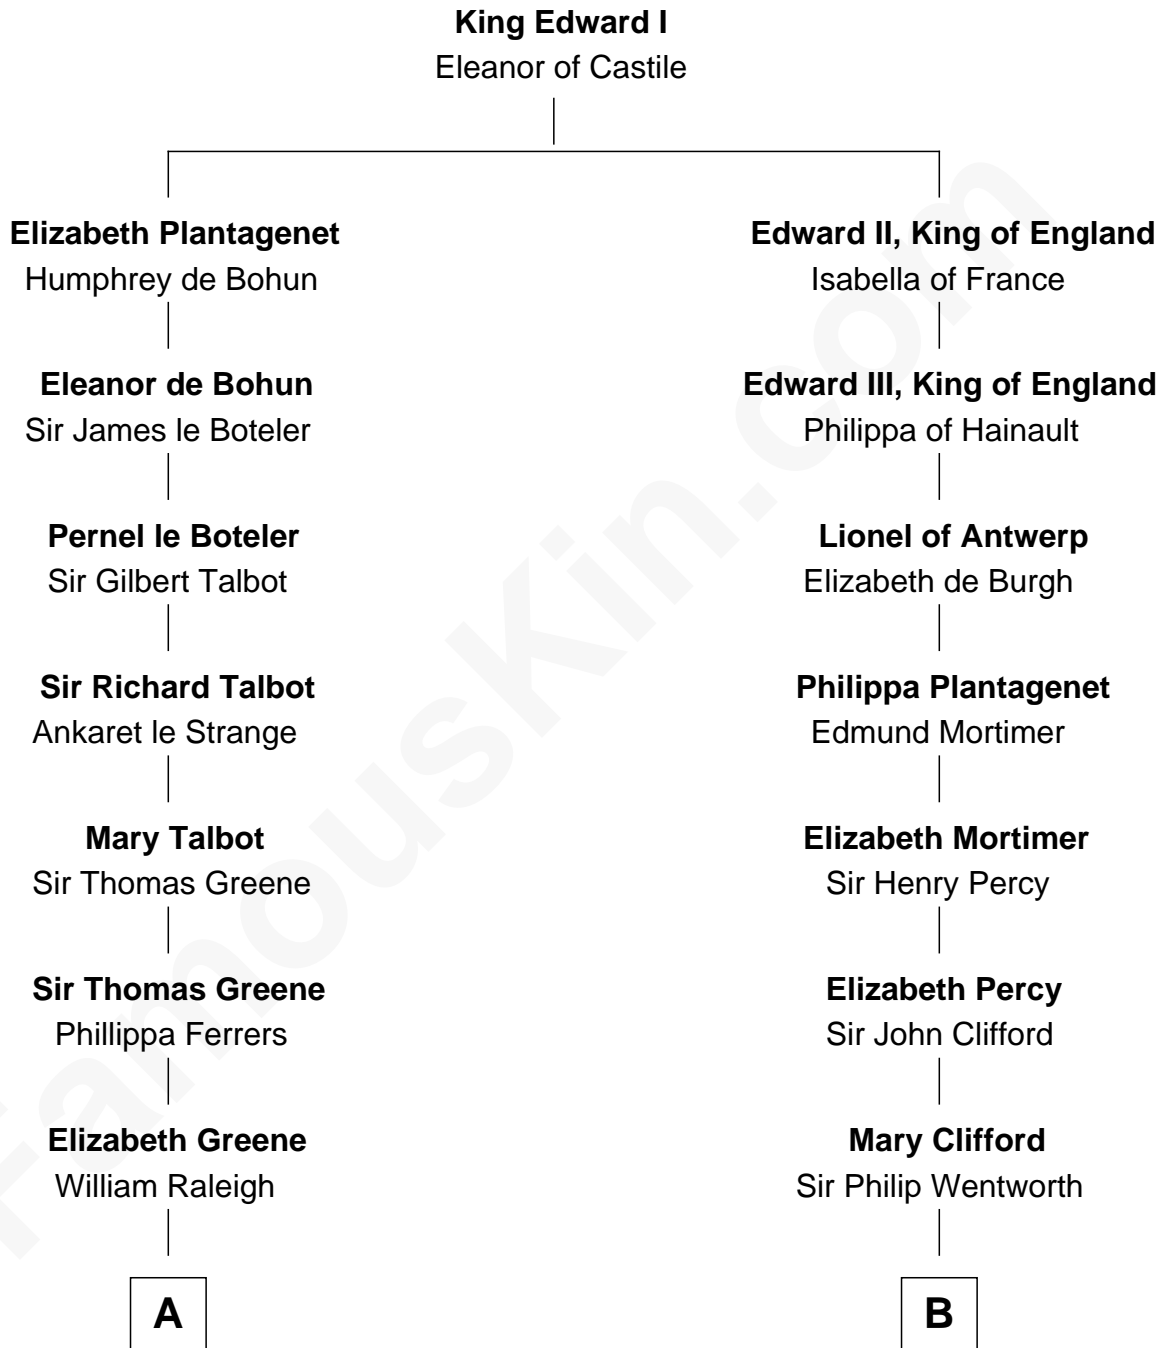

FamousKin.com

Relationship Chart of

Shanghai Pierce

Texas Cattleman

15th cousin 5 times removed of

Caesar Rodney
Signer of the Declaration of Independence

C

—
Ambless Wilbore
Nathaniel Stoddard

—
Susanna Stoddard
Isaac Pearce

—
Jonathan D. Pearce
Hanna Phillips Head

—
Shanghai Pierce
Texas Cattleman

FamousKin.com