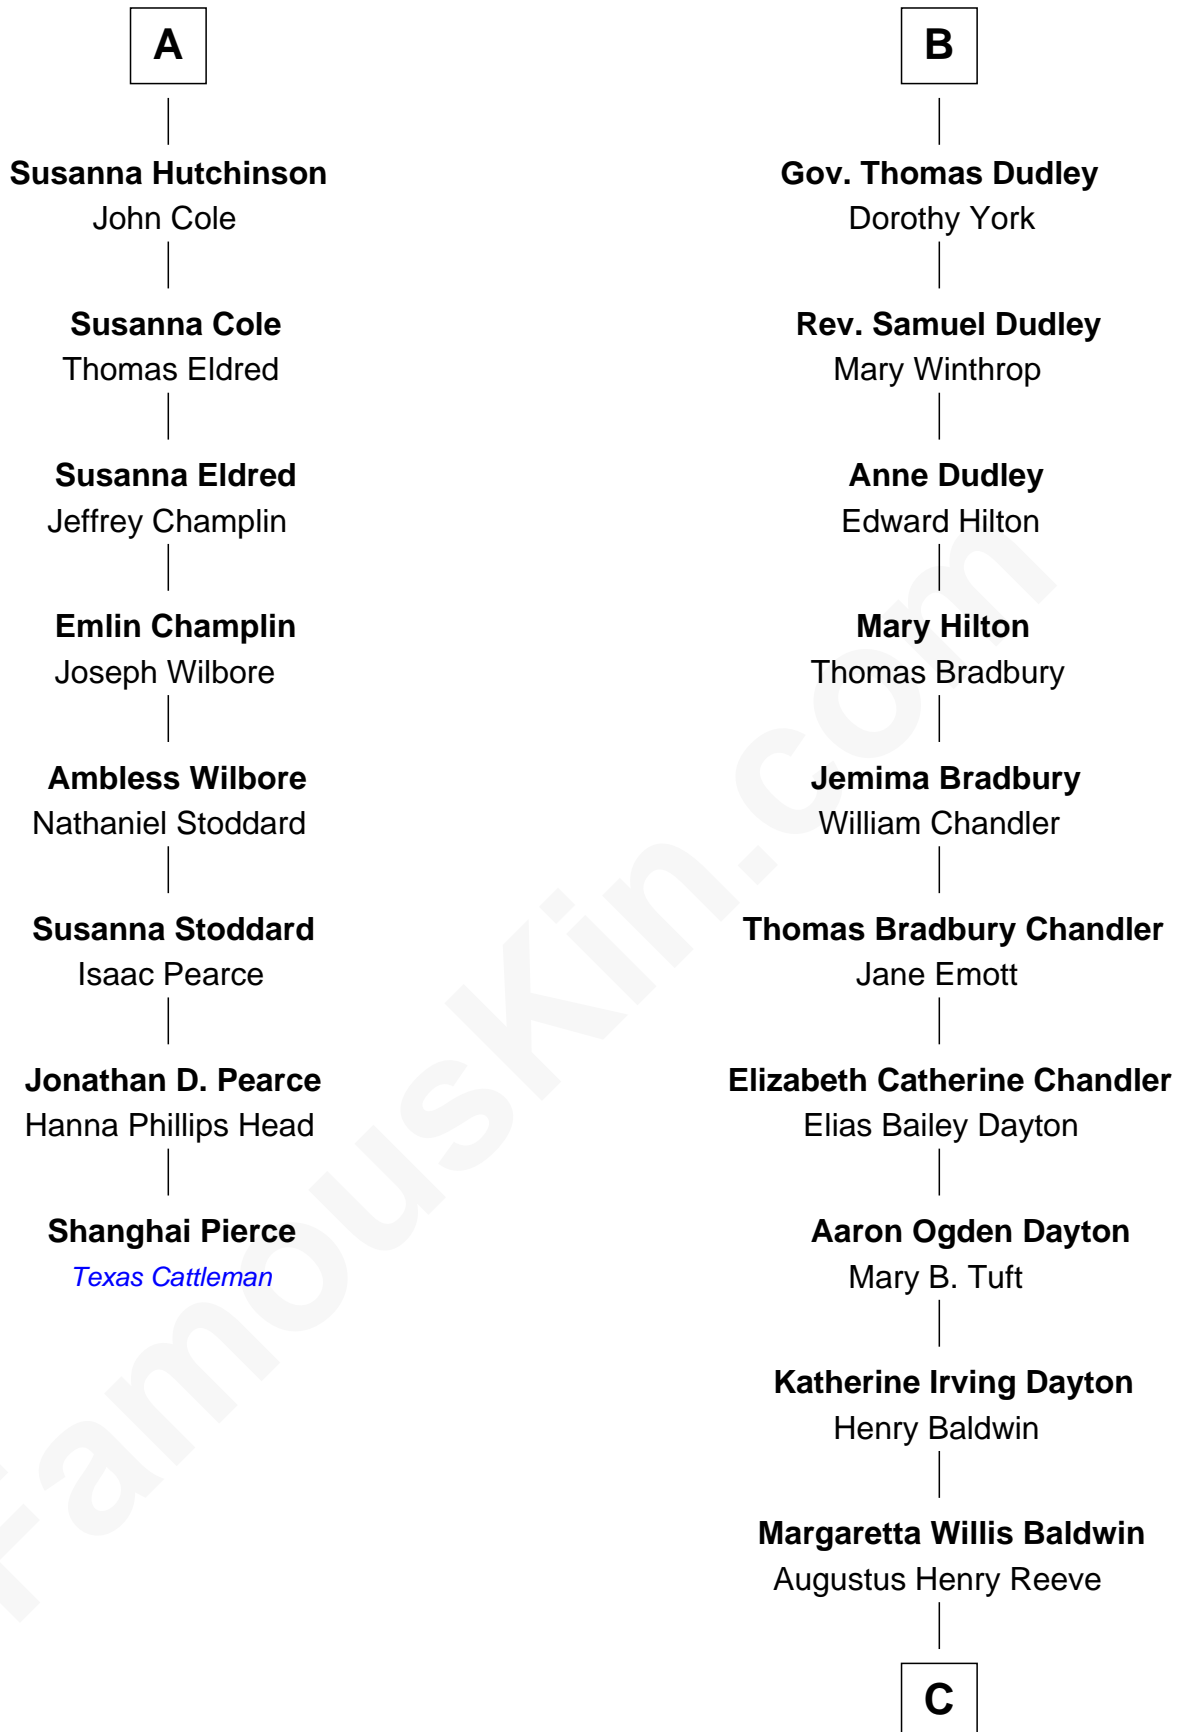

FamousKin.com
Relationship Chart of
Shanghai Pierce
Texas Cattleman

14th cousin 5 times removed of
Christopher Reeve
Movie Actor

C

Richard Henry Reeve

Anne Conrad D'Olier

Franklin D'Olier Reeve

Barbara Pitney Lamb