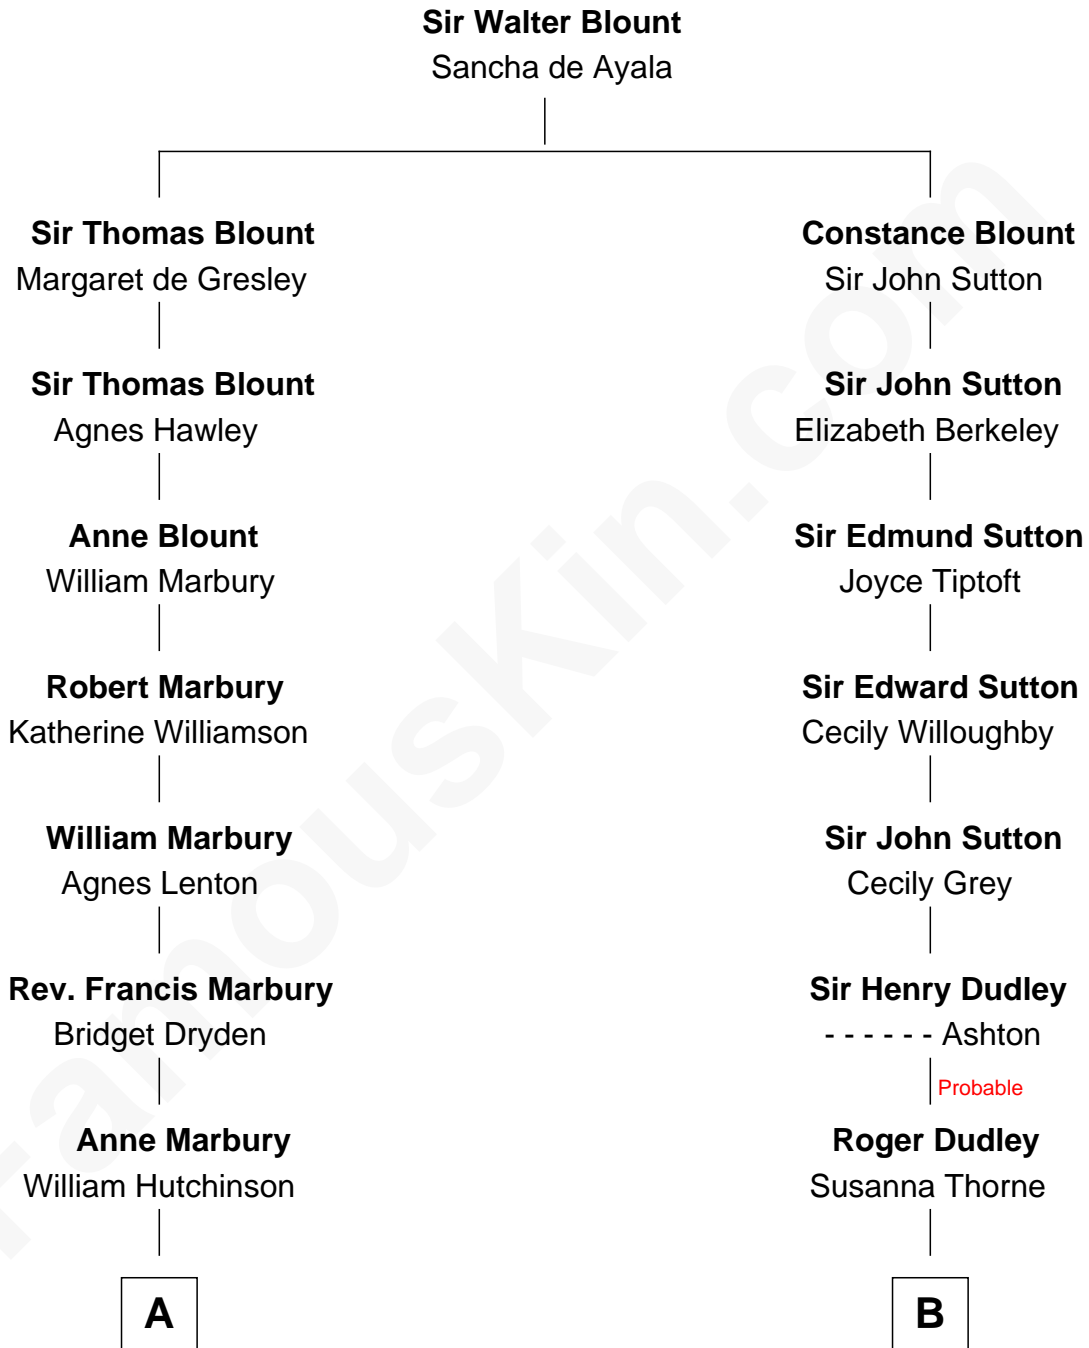

FamousKin.com
Relationship Chart of
Shanghai Pierce
Texas Cattleman

14th cousin 5 times removed of
Christopher Reeve
Movie Actor

C

Richard Henry Reeve

Anne Conrad D'Olier

Franklin D'Olier Reeve

Barbara Pitney Lamb