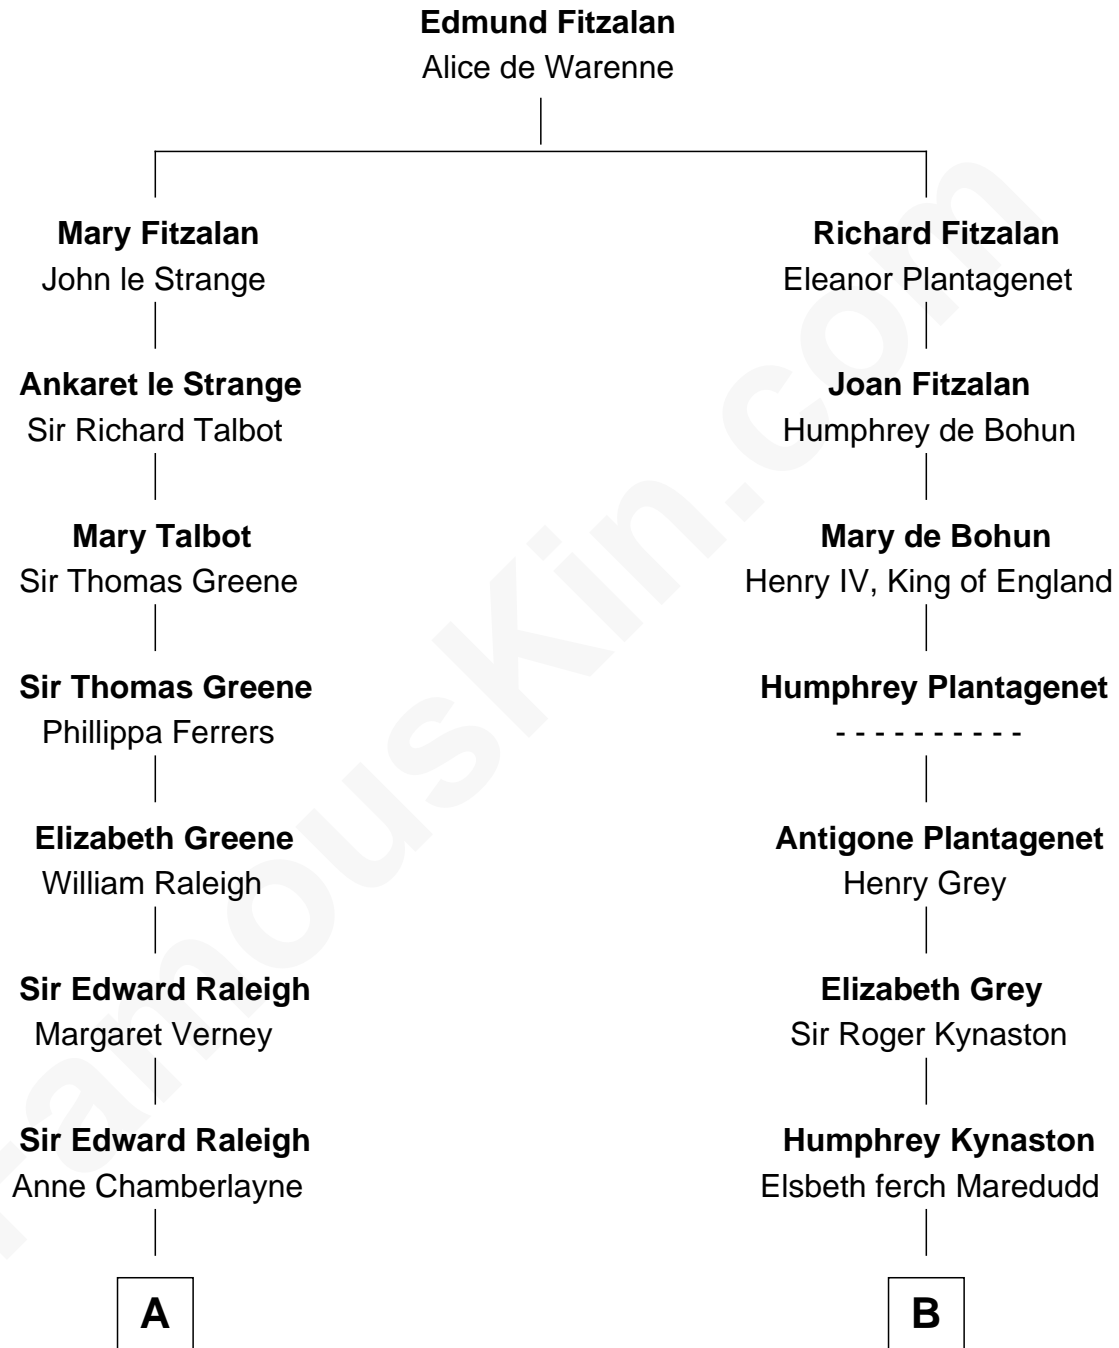

**FamousKin.com**  
**Relationship Chart of**  
**Shanghai Pierce**  
*Texas Cattleman*

18th cousin 3 times removed of  
**Christopher Reeve**  
*Movie Actor*

**C**

**Jonathan D. Pearce**  
Hanna Phillips Head

**Shanghai Pierce**  
*Texas Cattleman*

**D**

**Sarah Wyatt Carpenter**  
Richard Henry Reeve

**Augustus Henry Reeve**  
Margaretta Willis Baldwin

**Richard Henry Reeve**  
Anne Conrad D'Olier

**Franklin D'Olier Reeve**  
Barbara Pitney Lamb