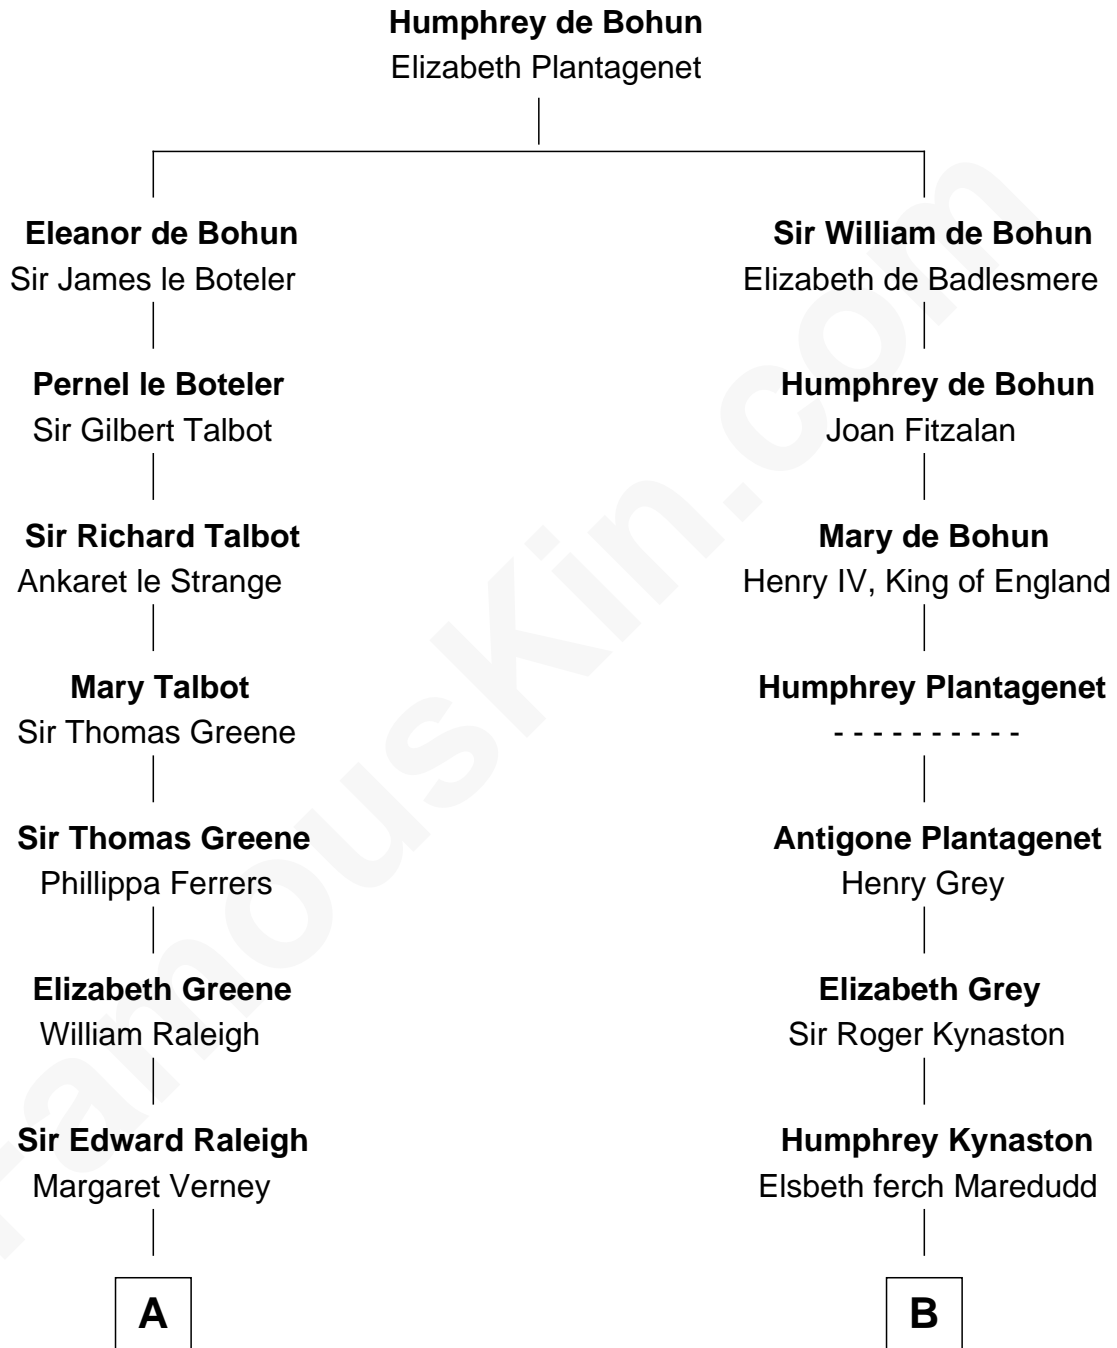

FamousKin.com
Relationship Chart of
Shanghai Pierce
Texas Cattleman

19th cousin 2 times removed of
Christopher Reeve
Movie Actor

C

Susanna Stoddard

Isaac Pearce

Jonathan D. Pearce

Hanna Phillips Head

Shanghai Pierce

Texas Cattleman

D

Sarah Wyatt Carpenter

Richard Henry Reeve

Augustus Henry Reeve

Margaretta Willis Baldwin

Richard Henry Reeve

Anne Conrad D'Olier