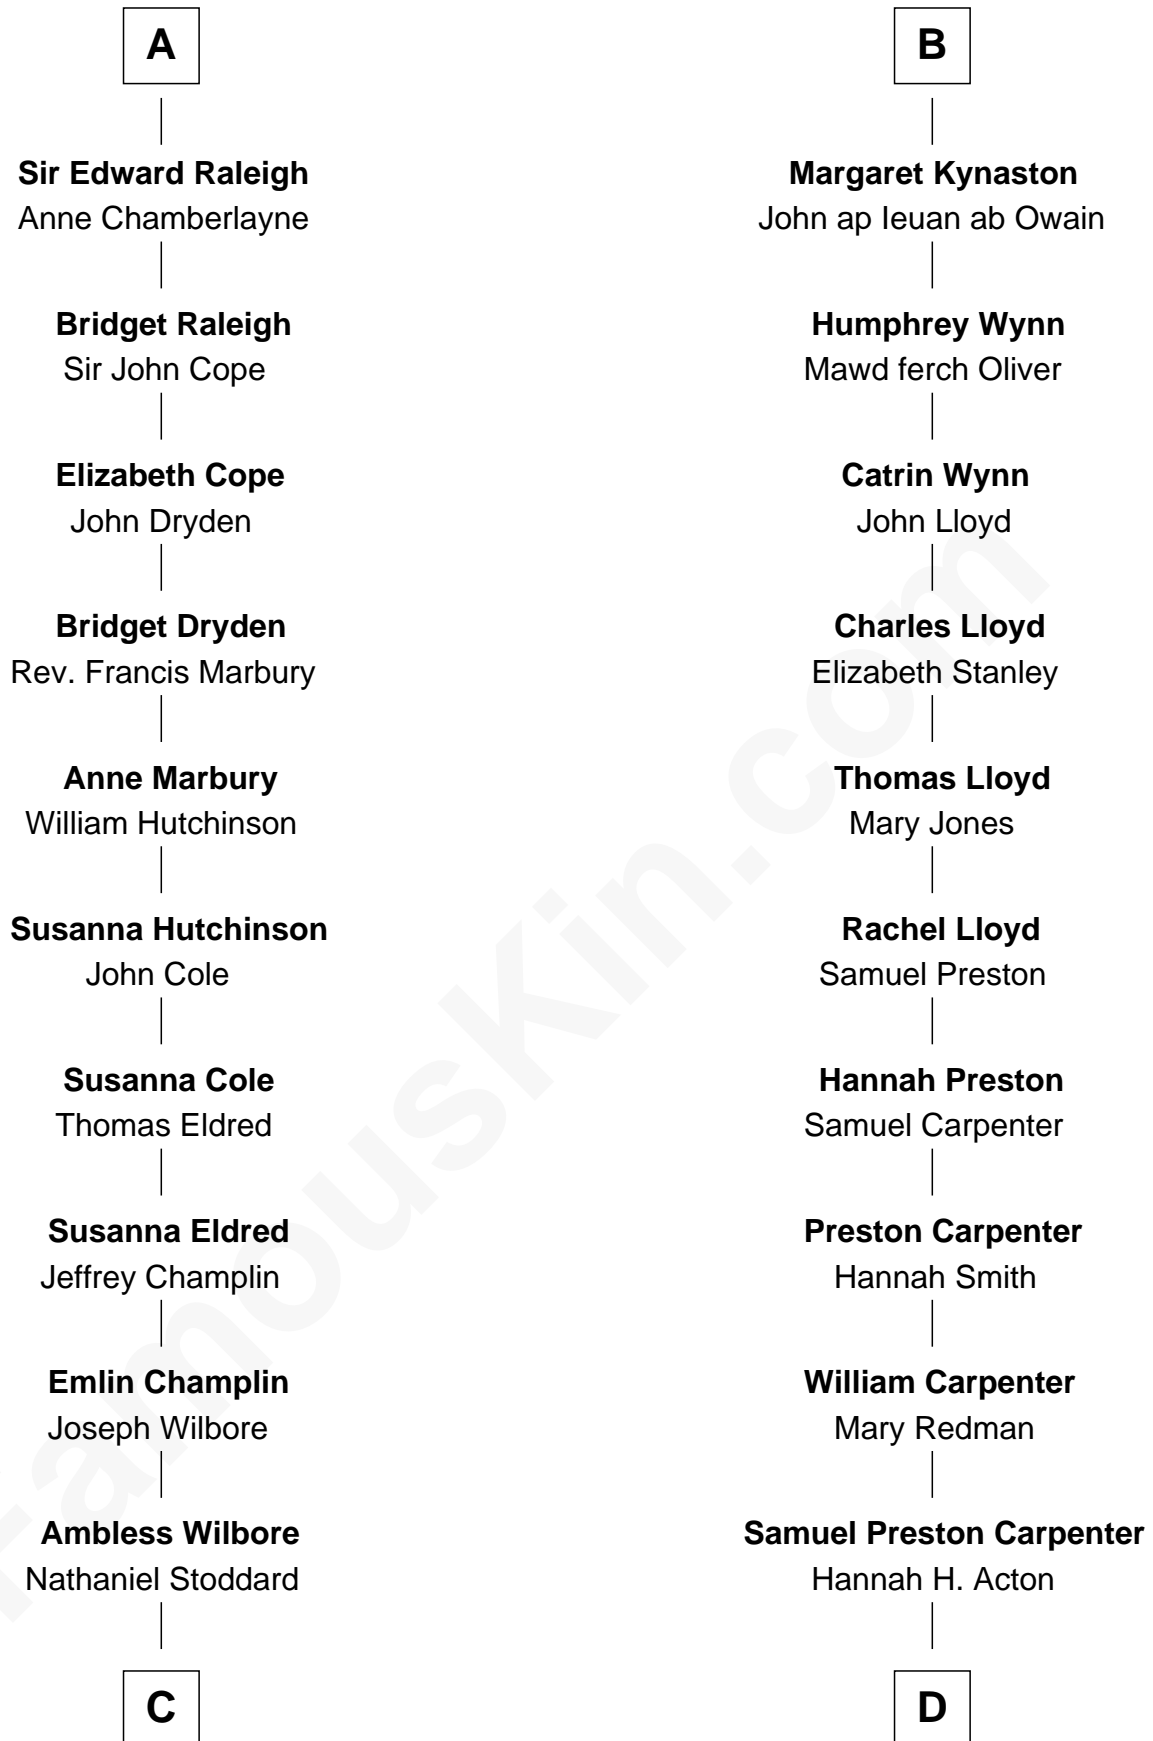

FamousKin.com
Relationship Chart of
Shanghai Pierce
Texas Cattleman

19th cousin 2 times removed of
Christopher Reeve
Movie Actor

C

Susanna Stoddard

Isaac Pearce

Jonathan D. Pearce

Hanna Phillips Head

Shanghai Pierce

Texas Cattleman

D

Sarah Wyatt Carpenter

Richard Henry Reeve

Augustus Henry Reeve

Margaretta Willis Baldwin

Richard Henry Reeve

Anne Conrad D'Olier