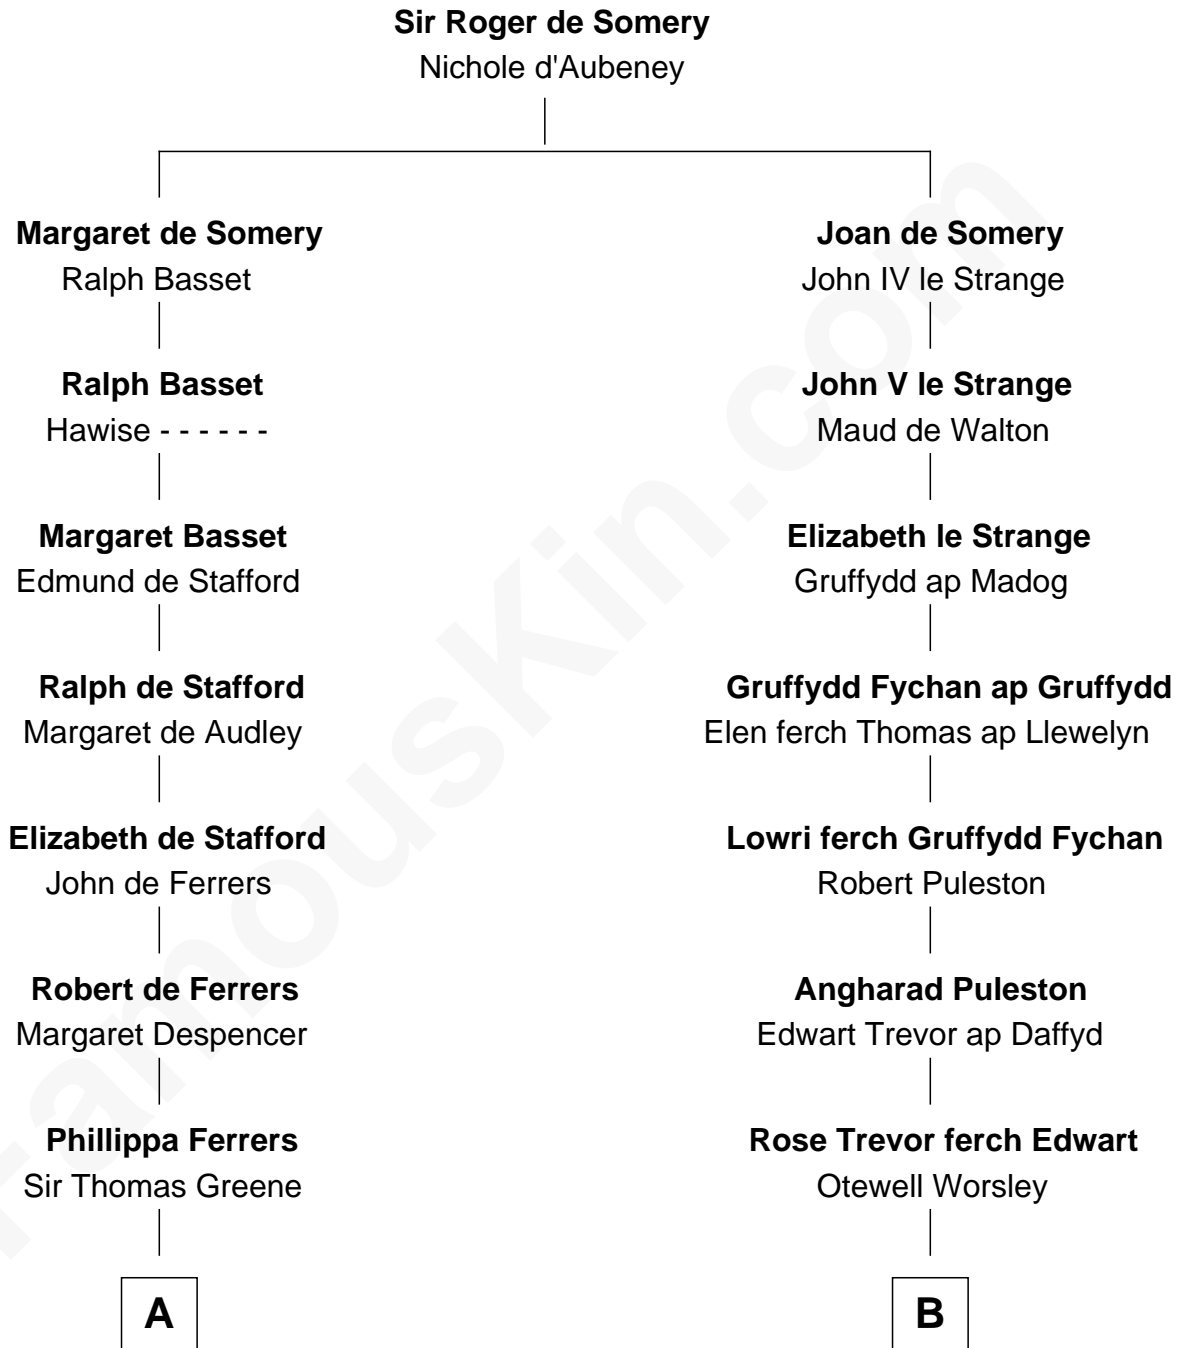

FamousKin.com
Relationship Chart of
Shanghai Pierce
Texas Cattleman

18th cousin 3 times removed of
Colonel Robert Gould Shaw
U.S. Civil War leader of film "Glory" fame

C

Emlin Champlin

Joseph Wilbore

Ambless Wilbore

Nathaniel Stoddard

Susanna Stoddard

Isaac Pearce

Jonathan D. Pearce

Hanna Phillips Head

Shanghai Pierce

Texas Cattleman

D

Francis George Shaw

Sarah Blake Sturgis

Colonel Robert Gould Shaw

Main character in film "Glory"

FamousKin.com