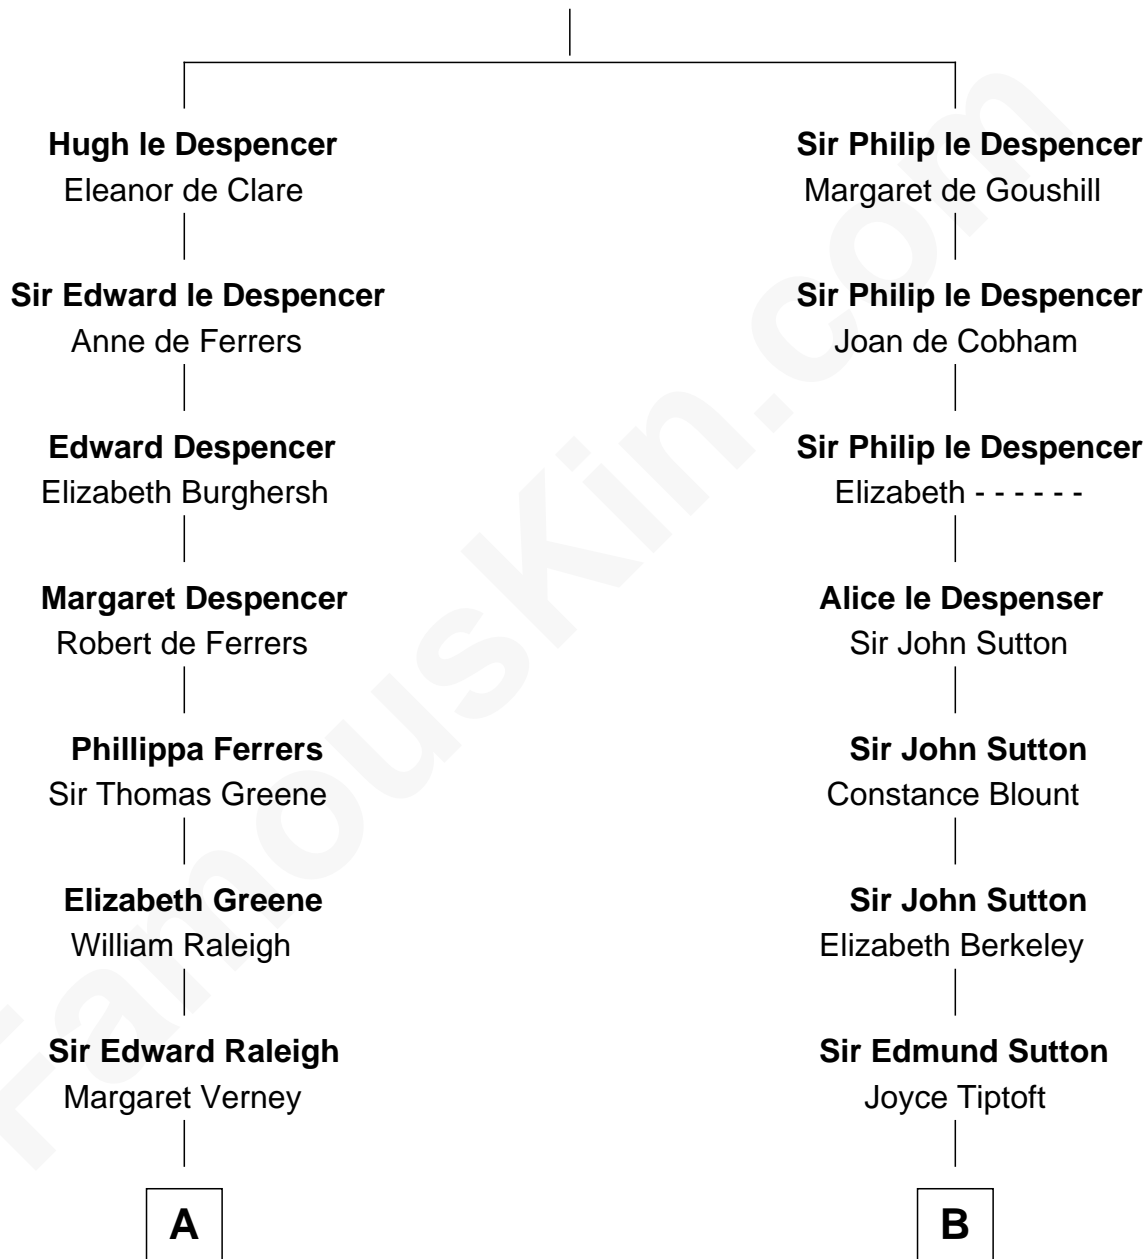

FamousKin.com

Relationship Chart of

Shanghai Pierce

Texas Cattleman

19th cousin of

Colonel Robert Gould Shaw

U.S. Civil War leader of film "Glory" fame

Sir Hugh le Despencer

Isabella de Beauchamp

C

Susanna Stoddard

Isaac Pearce

Jonathan D. Pearce

Hanna Phillips Head

Shanghai Pierce

Texas Cattleman

D

Elizabeth Willard Parkman

Robert Gould Shaw

Francis George Shaw

Sarah Blake Sturgis

Colonel Robert Gould Shaw

Main character in film "Glory"

FamousKin.com