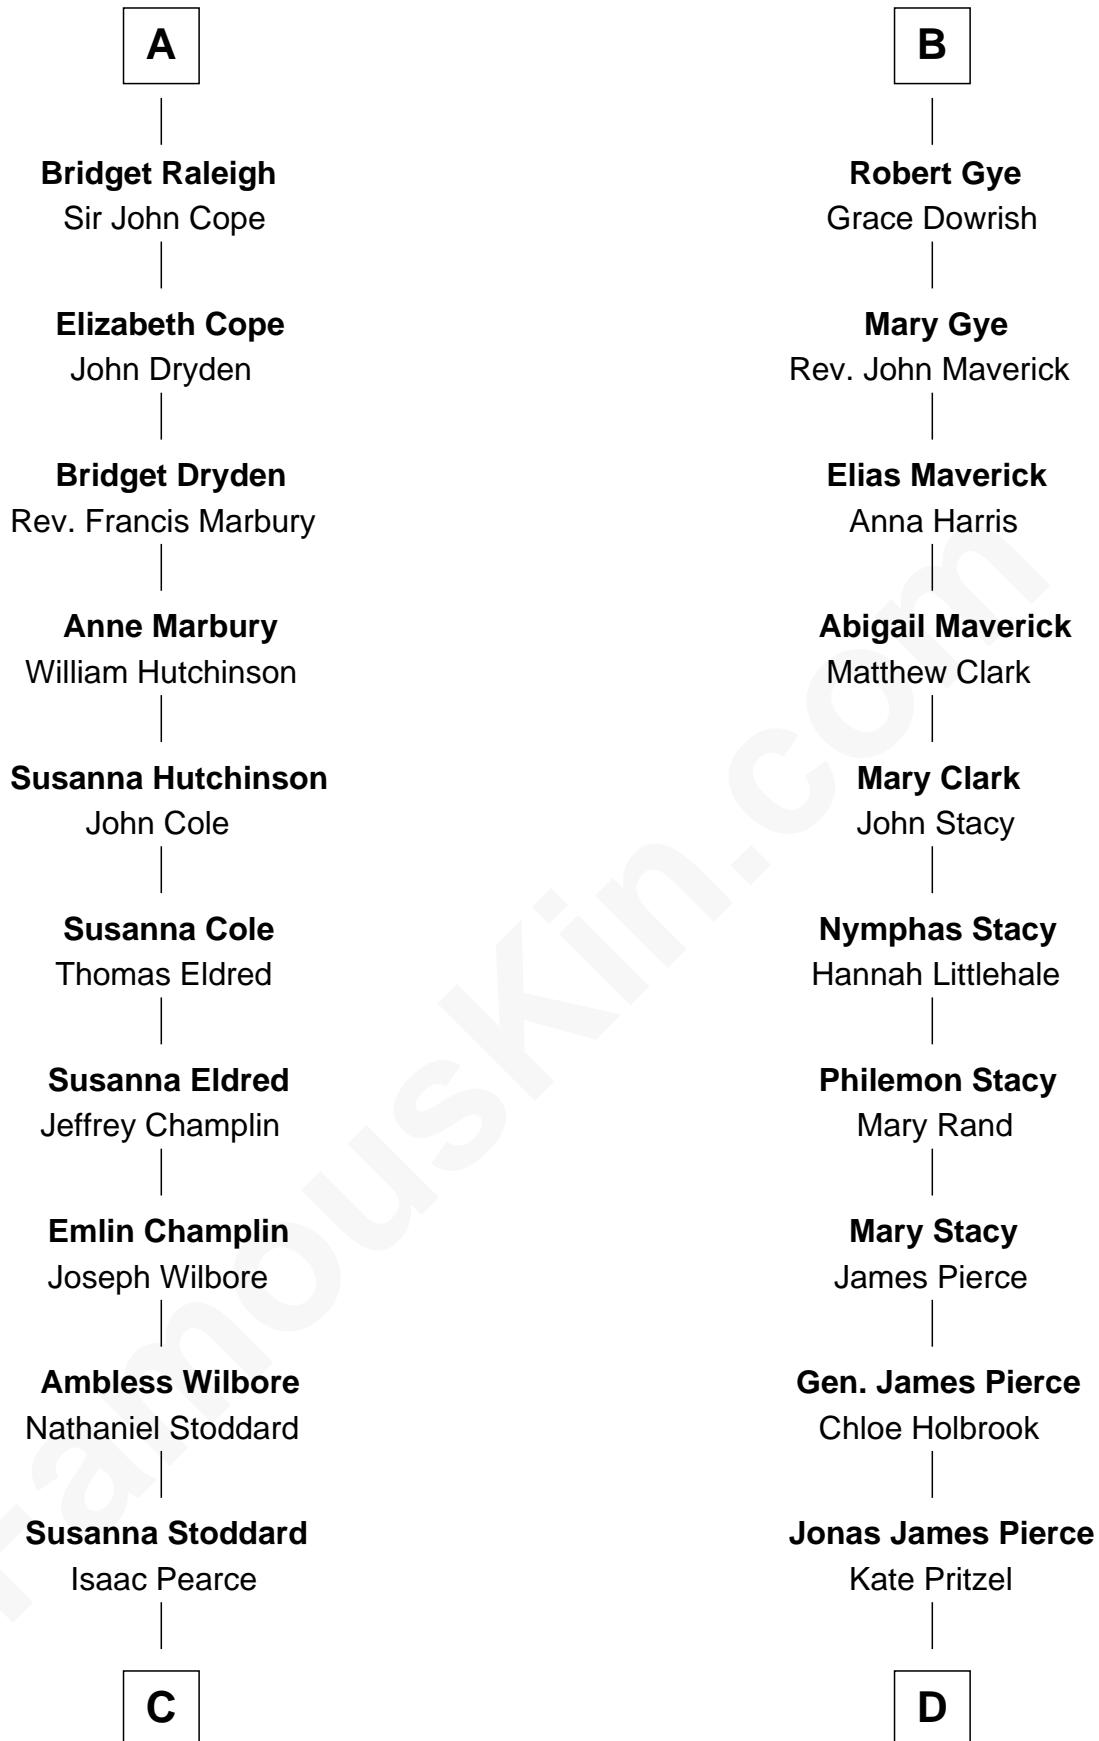

FamousKin.com
Relationship Chart of
Shanghai Pierce
Texas Cattleman

18th cousin 1 time removed of
Barbara (Pierce) Bush
First Lady of President George H.W. Bush

C

Jonathan D. Pearce
Hanna Phillips Head

Shanghai Pierce
Texas Cattleman

D

Scott Pierce
Mabel Marvin

Marvin Pierce
Pauline Robinson

Barbara (Pierce) Bush
First Lady of George H.W. Bush

FamousKin.com