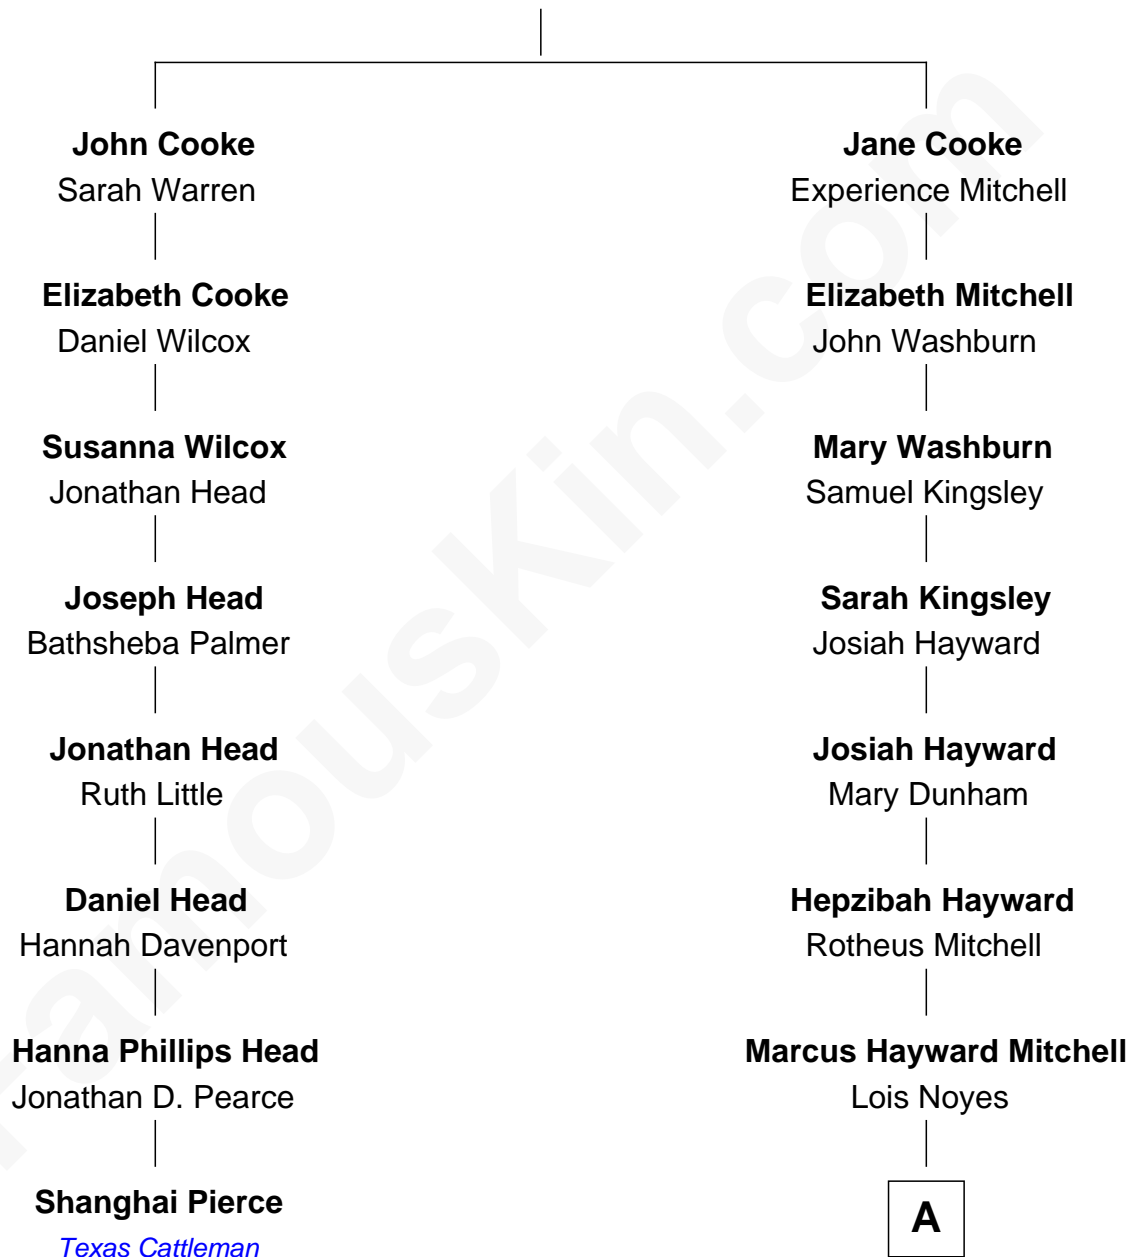

FamousKin.com

Relationship Chart of

Shanghai Pierce

Texas Cattleman

7th cousin 4 times removed of

Jane Fonda
Movie Actress

Francis Cooke
Hester le Mahieu

A

Marie Louise Mitchell

Allan Lanphear

Elma L. Lanphear

Henry Silas Jaynes

Herberta Elma Jaynes

William Brace Fonda

Henry Jaynes Fonda

Frances Ford Seymour