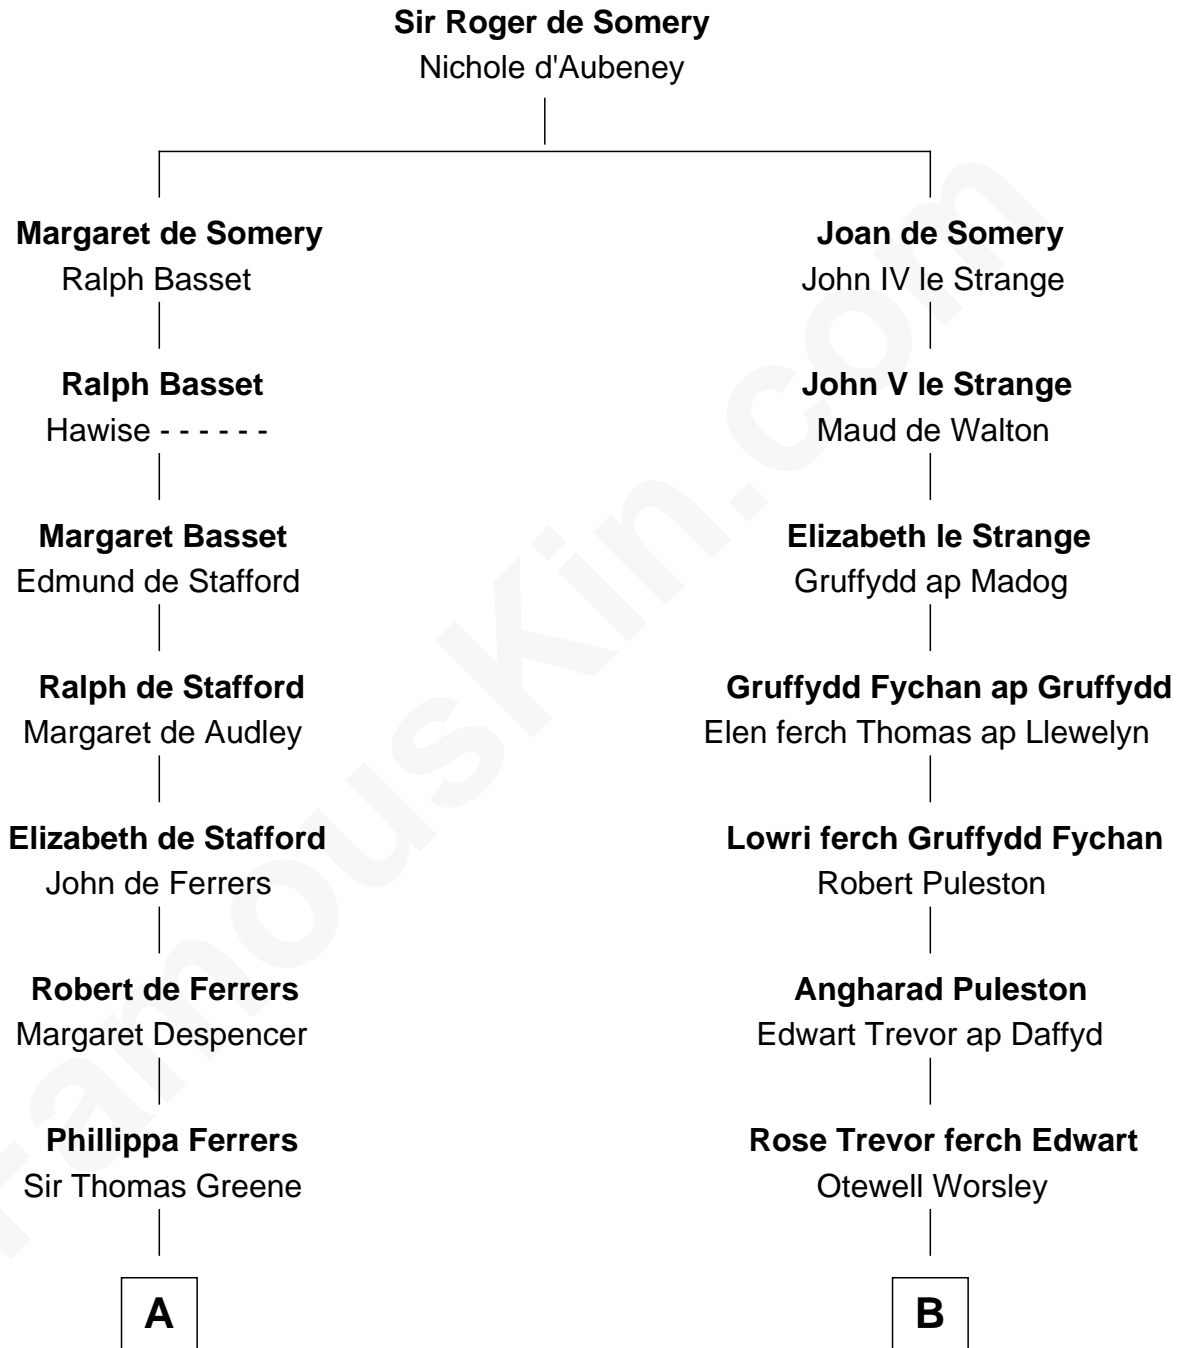

FamousKin.com
Relationship Chart of
Shanghai Pierce
Texas Cattleman

18th cousin 3 times removed of
Eliphalet Remington
Founder of Remington Arms Company

C

Emlin Champlin

Joseph Wilbore

Ambless Wilbore

Nathaniel Stoddard

Susanna Stoddard

Isaac Pearce

Jonathan D. Pearce

Hanna Phillips Head

Shanghai Pierce

Texas Cattleman

D

Elizabeth Kilbourn