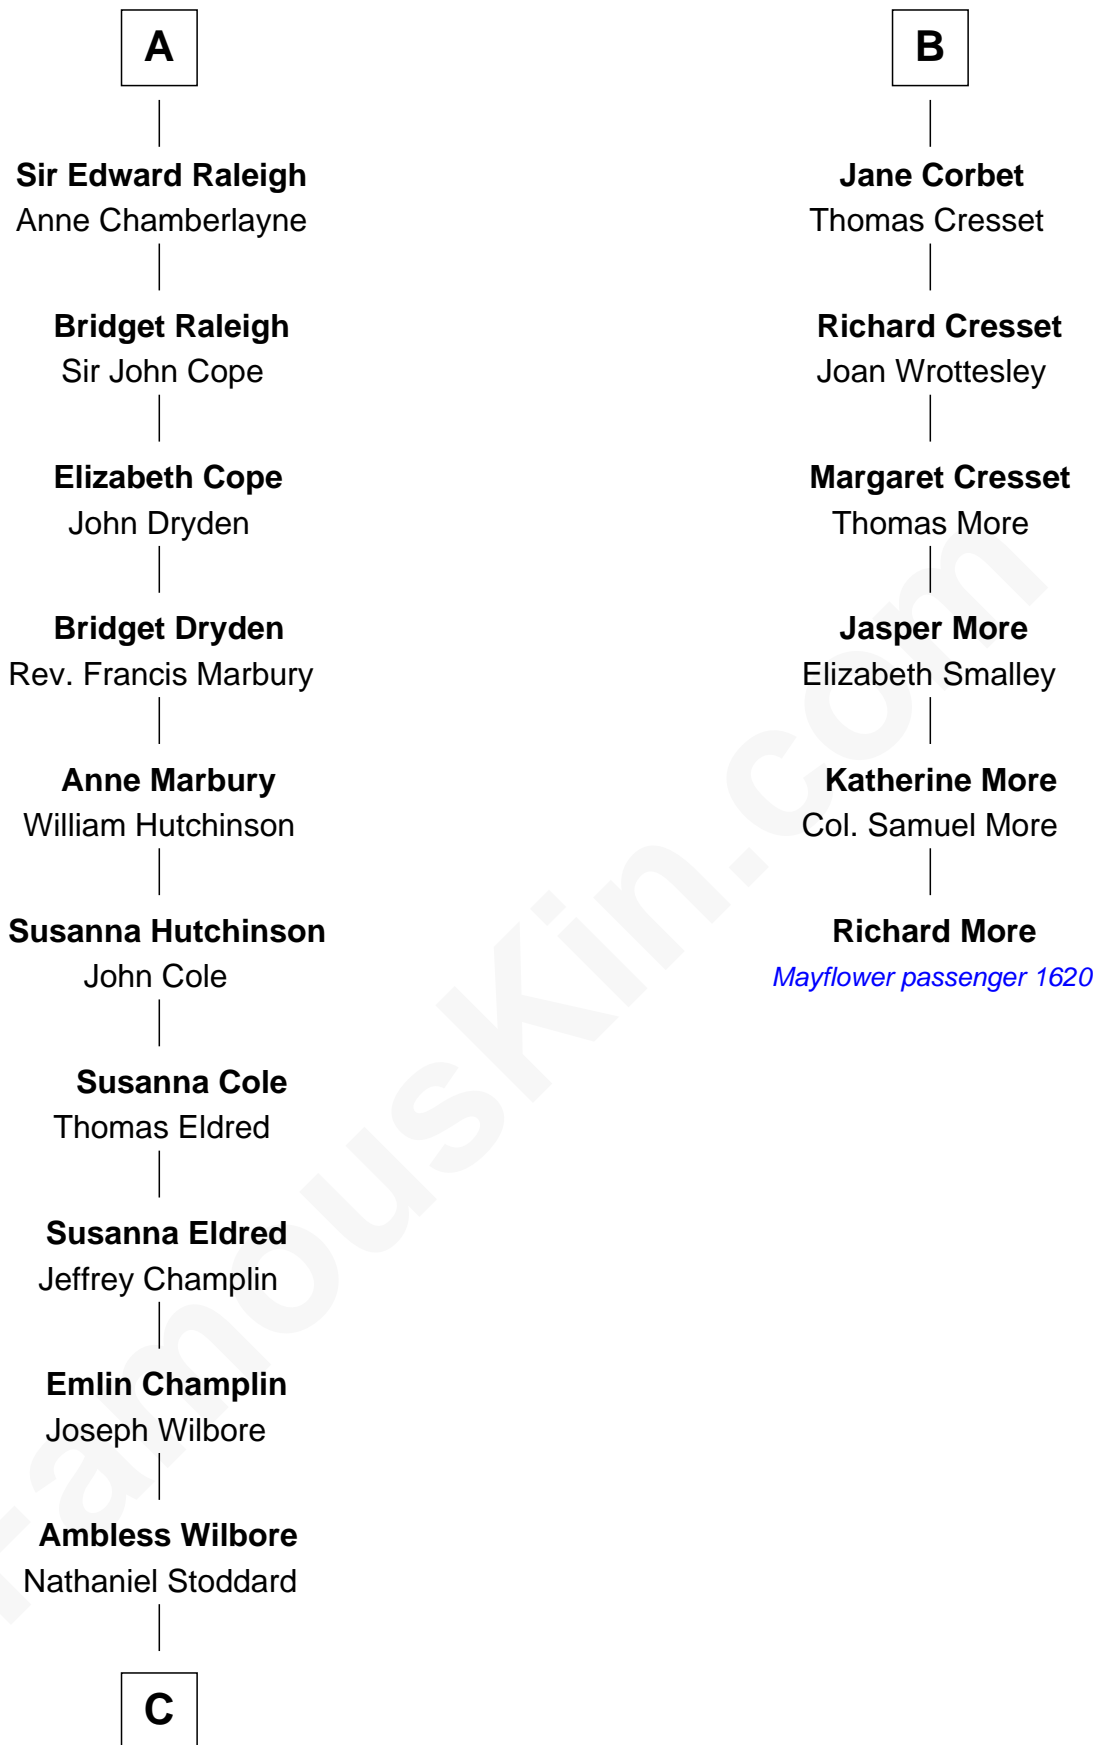

FamousKin.com
Relationship Chart of
Shanghai Pierce
Texas Cattleman

12th cousin 7 times removed of

Richard More
(c1614 - c1696) Mayflower passenger 1620

C

—
Susanna Stoddard

Isaac Pearce

—
Jonathan D. Pearce

Hanna Phillips Head

—
Shanghai Pierce

Texas Cattleman

FamousKin.com