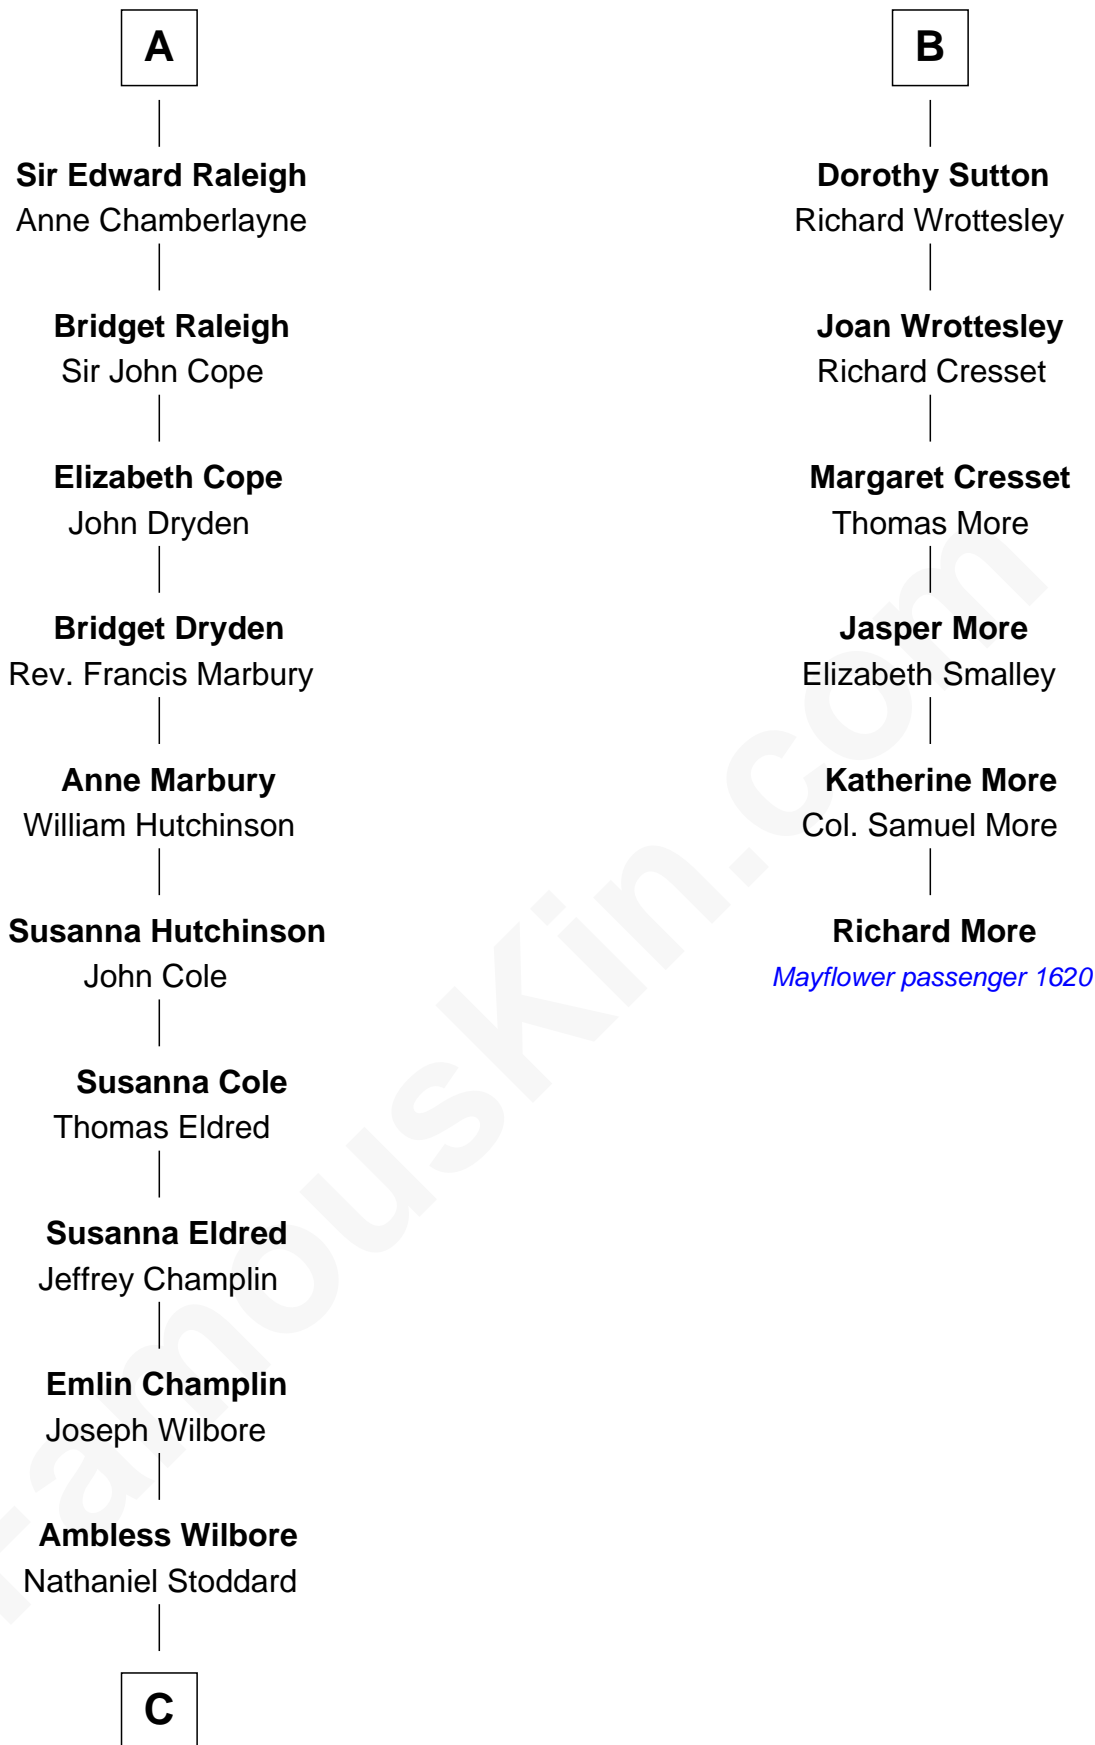

**FamousKin.com**  
**Relationship Chart of**  
**Shanghai Pierce**  
*Texas Cattleman*

12th cousin 7 times removed of

**Richard More**  
*(c1614 - c1696) Mayflower passenger 1620*

**C**

—  
**Susanna Stoddard**

Isaac Pearce

—  
**Jonathan D. Pearce**

Hanna Phillips Head

—  
**Shanghai Pierce**

*Texas Cattleman*

FamousKin.com