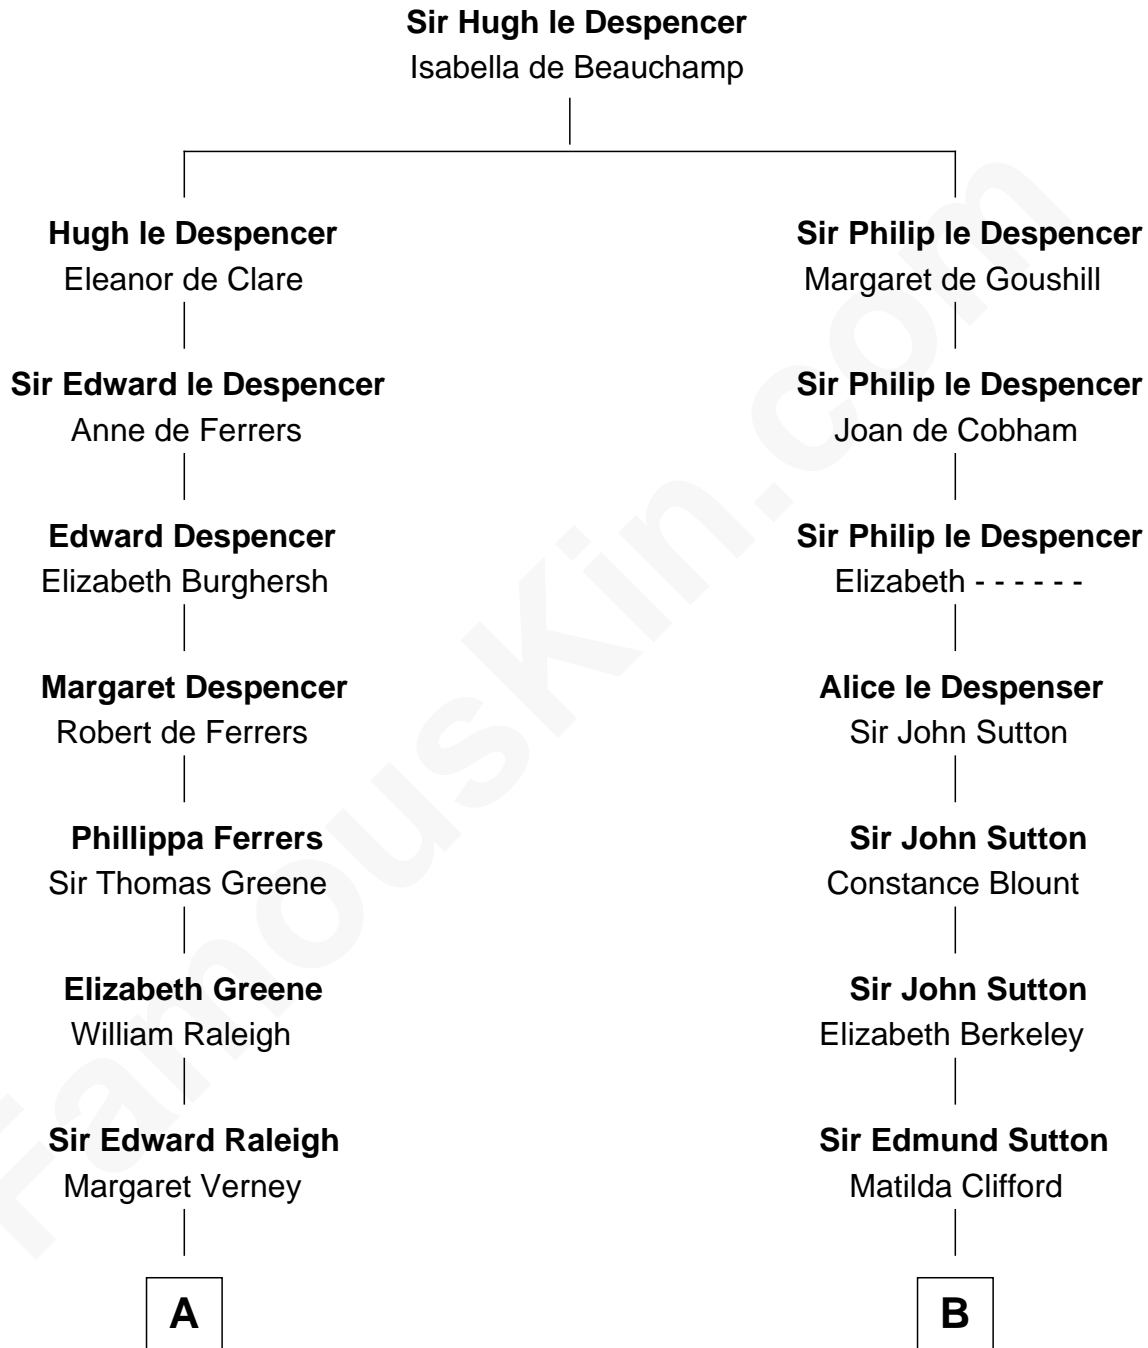

**FamousKin.com**  
**Relationship Chart of**  
**Shanghai Pierce**  
*Texas Cattleman*

12th cousin 7 times removed of

**Richard More**  
*(c1614 - c1696) Mayflower passenger 1620*

**C**

—  
**Susanna Stoddard**

Isaac Pearce

—  
**Jonathan D. Pearce**

Hanna Phillips Head

—  
**Shanghai Pierce**

*Texas Cattleman*

FamousKin.com