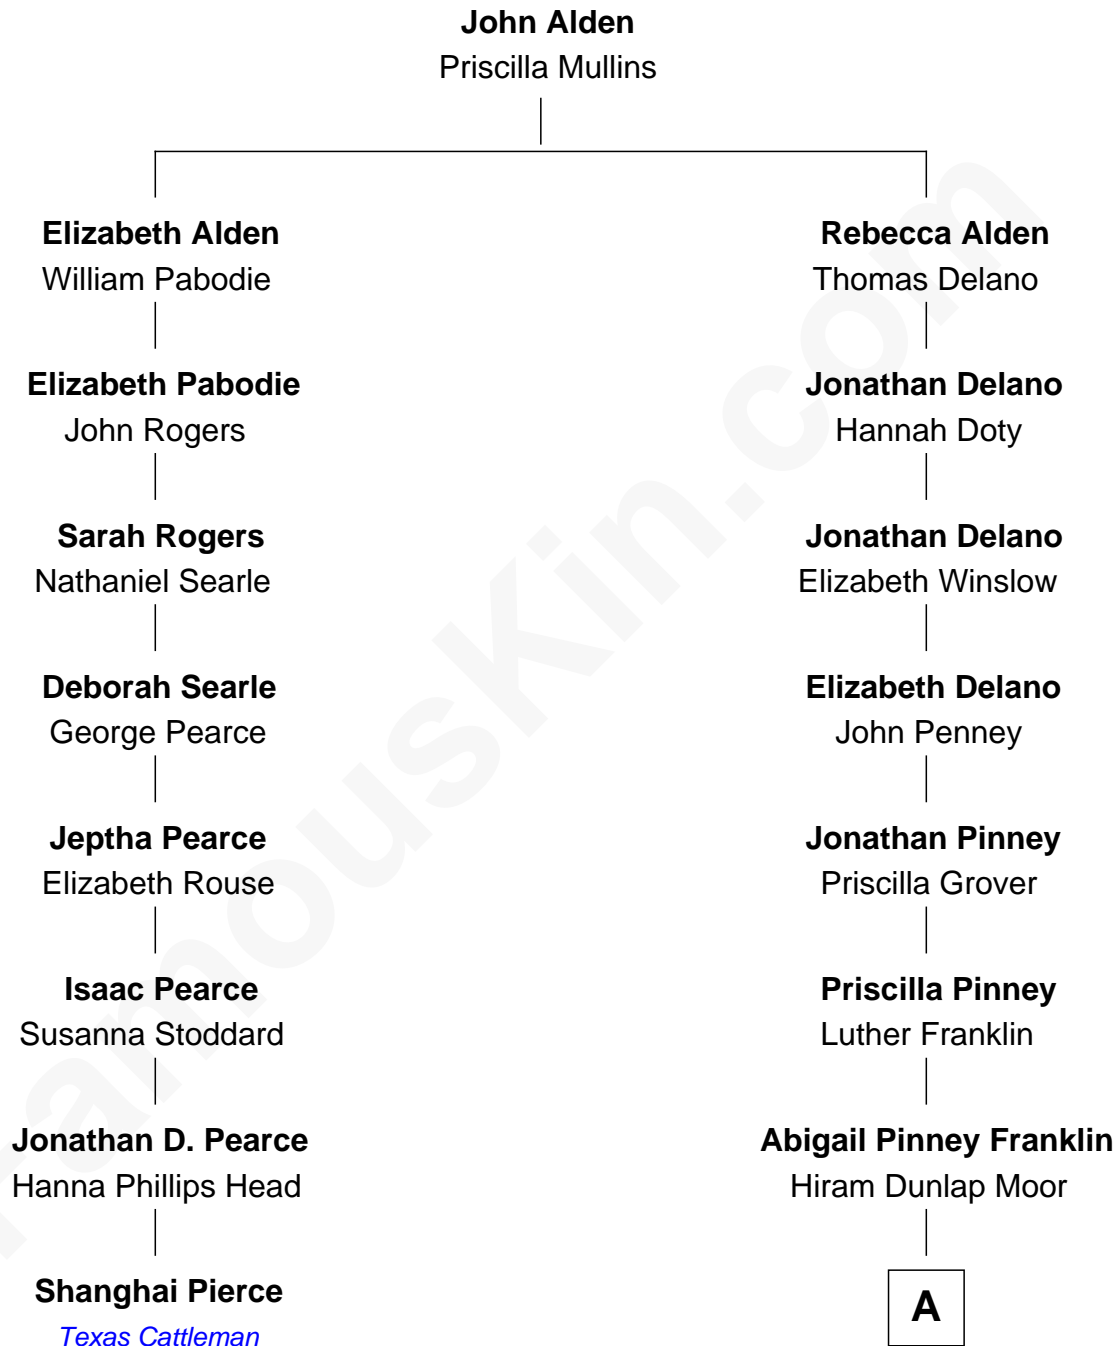

FamousKin.com
Relationship Chart of
Shanghai Pierce
Texas Cattleman

7th cousin 1 time removed of

Calvin Coolidge
30th U.S. President

A

Victoria Josephine Moor
Col. John Calvin Coolidge

Calvin Coolidge
30th U.S. President

FamousKin.com