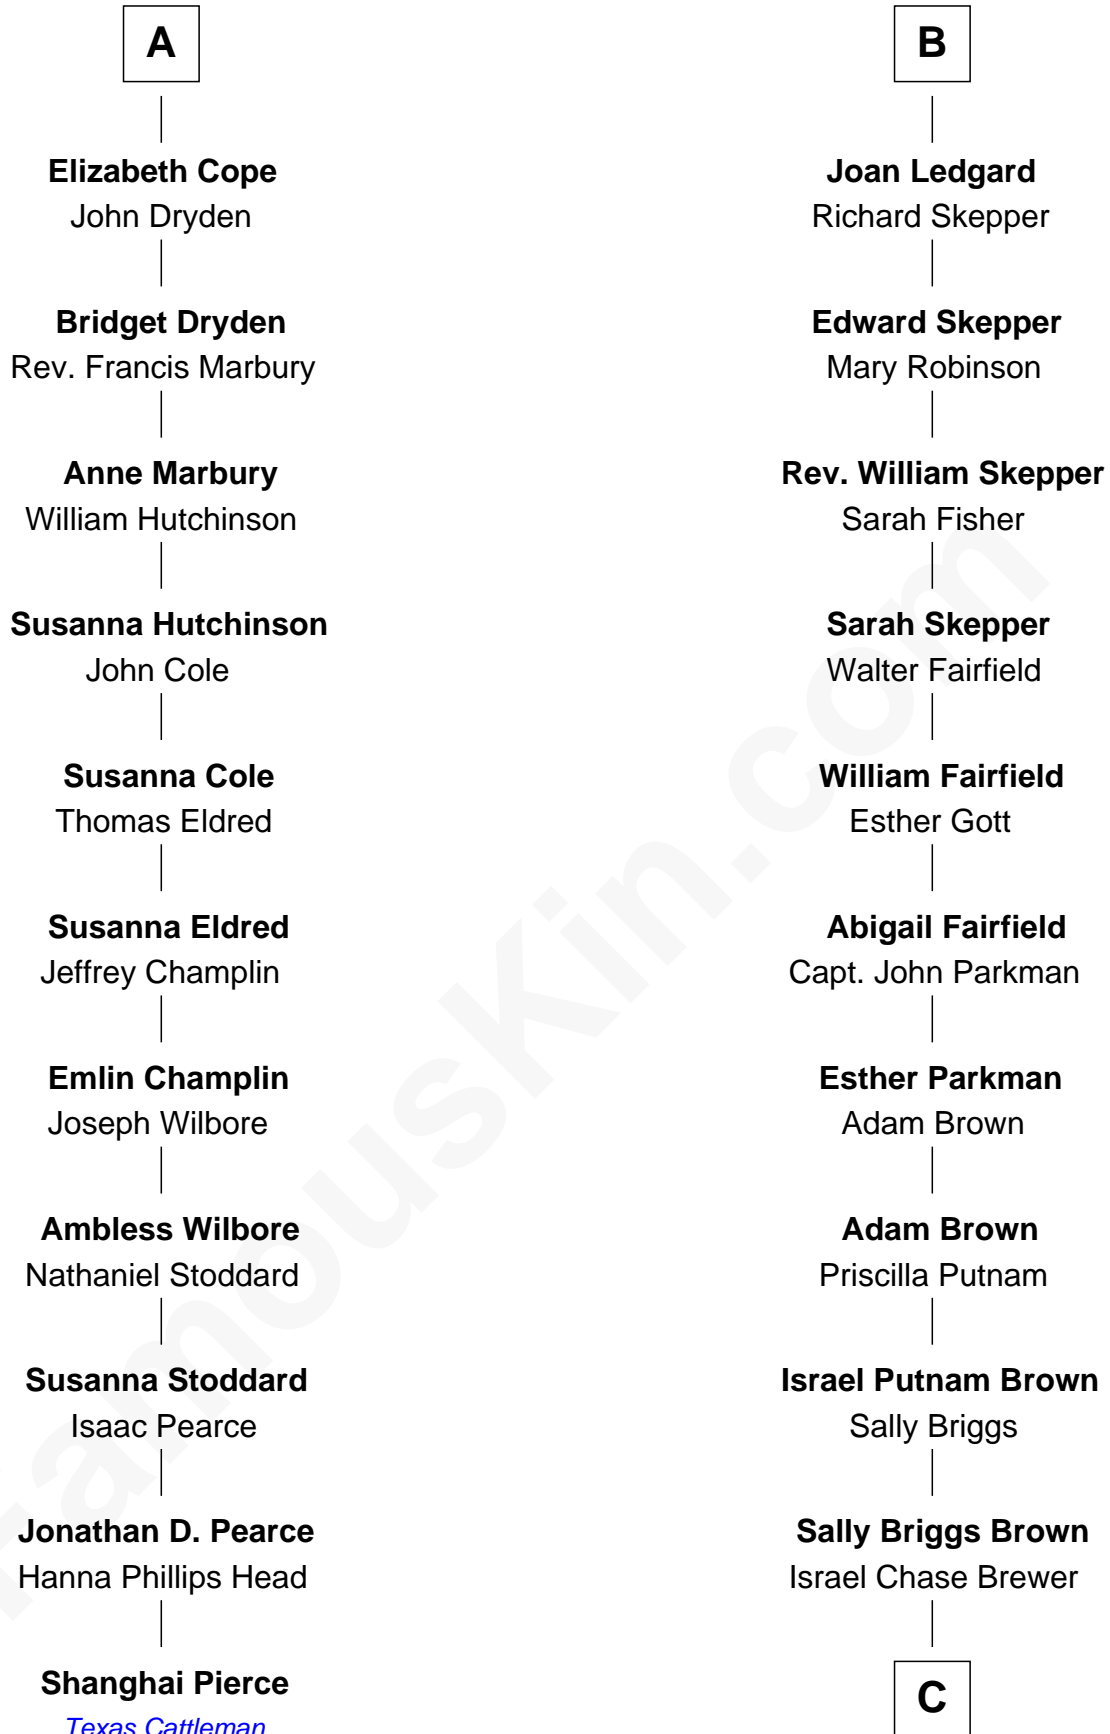

**FamousKin.com**  
**Relationship Chart of**  
**Shanghai Pierce**  
*Texas Cattleman*

17th cousin 2 times removed of

**Calvin Coolidge**  
*30th U.S. President*

**Ralph de Stafford**  
 Margaret de Audley

Sir Robert Hildyard

**Sir Piers Hildyard**

Joan de la See

**Isabel Hildyard**

Ralph Legard

**B**

**C**

**Sarah Almeda Brewer**  
Calvin Galusha Coolidge