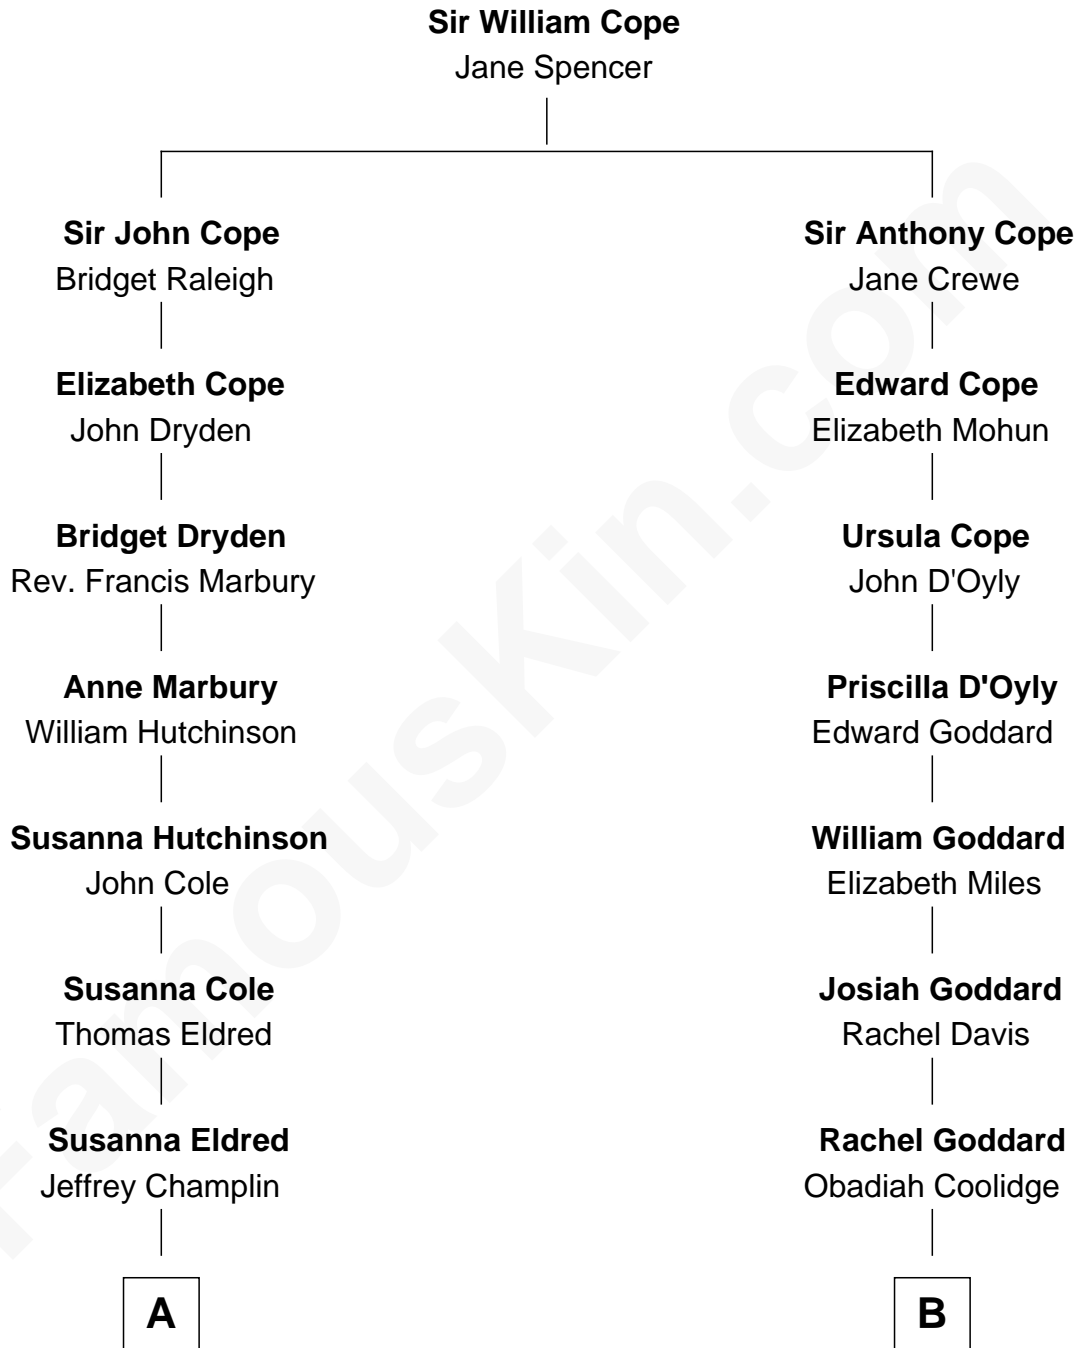

FamousKin.com
Relationship Chart of
Shanghai Pierce
Texas Cattleman

11th cousin 1 time removed of

Calvin Coolidge
30th U.S. President

A

Emlin Champlin

Joseph Wilbore

Ambless Wilbore

Nathaniel Stoddard

Susanna Stoddard

Isaac Pearce

Jonathan D. Pearce

Hanna Phillips Head

Shanghai Pierce

Texas Cattleman

B

Josiah Coolidge