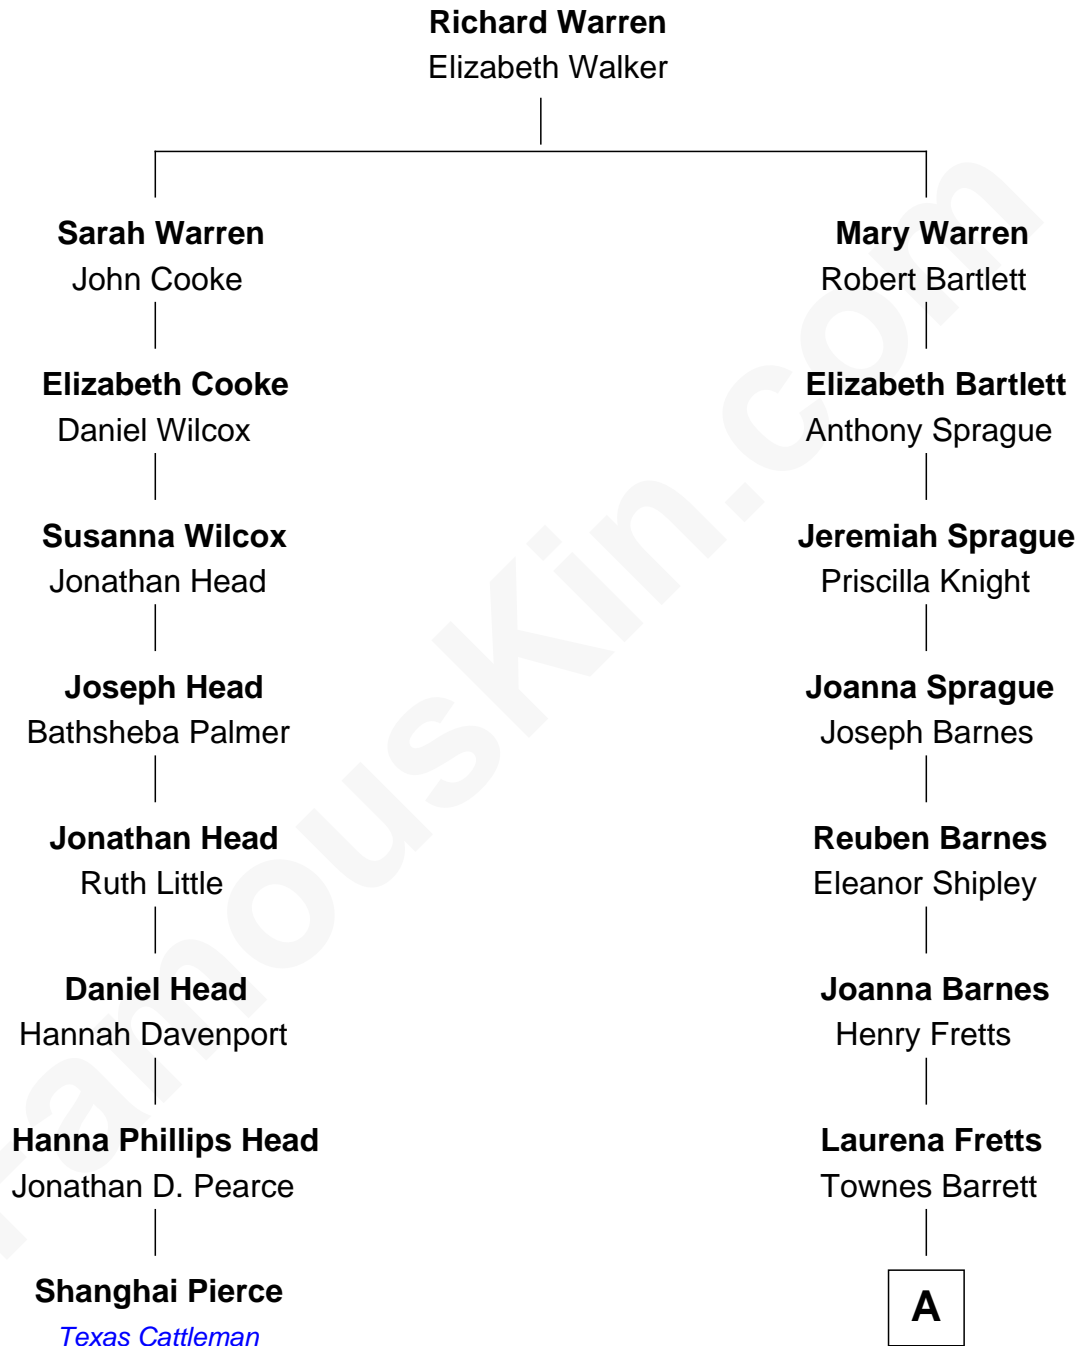

**FamousKin.com**  
**Relationship Chart of**  
**Shanghai Pierce**  
*Texas Cattleman*

7th cousin 1 time removed of  
**Grace (Goodhue) Coolidge**  
*First Lady of President Calvin Coolidge*

**A**

**Lemira A. Barrett**  
Andrew Issaclar Goodhue

**Grace (Goodhue) Coolidge**  
*First Lady of Calvin Coolidge*

FamousKin.com