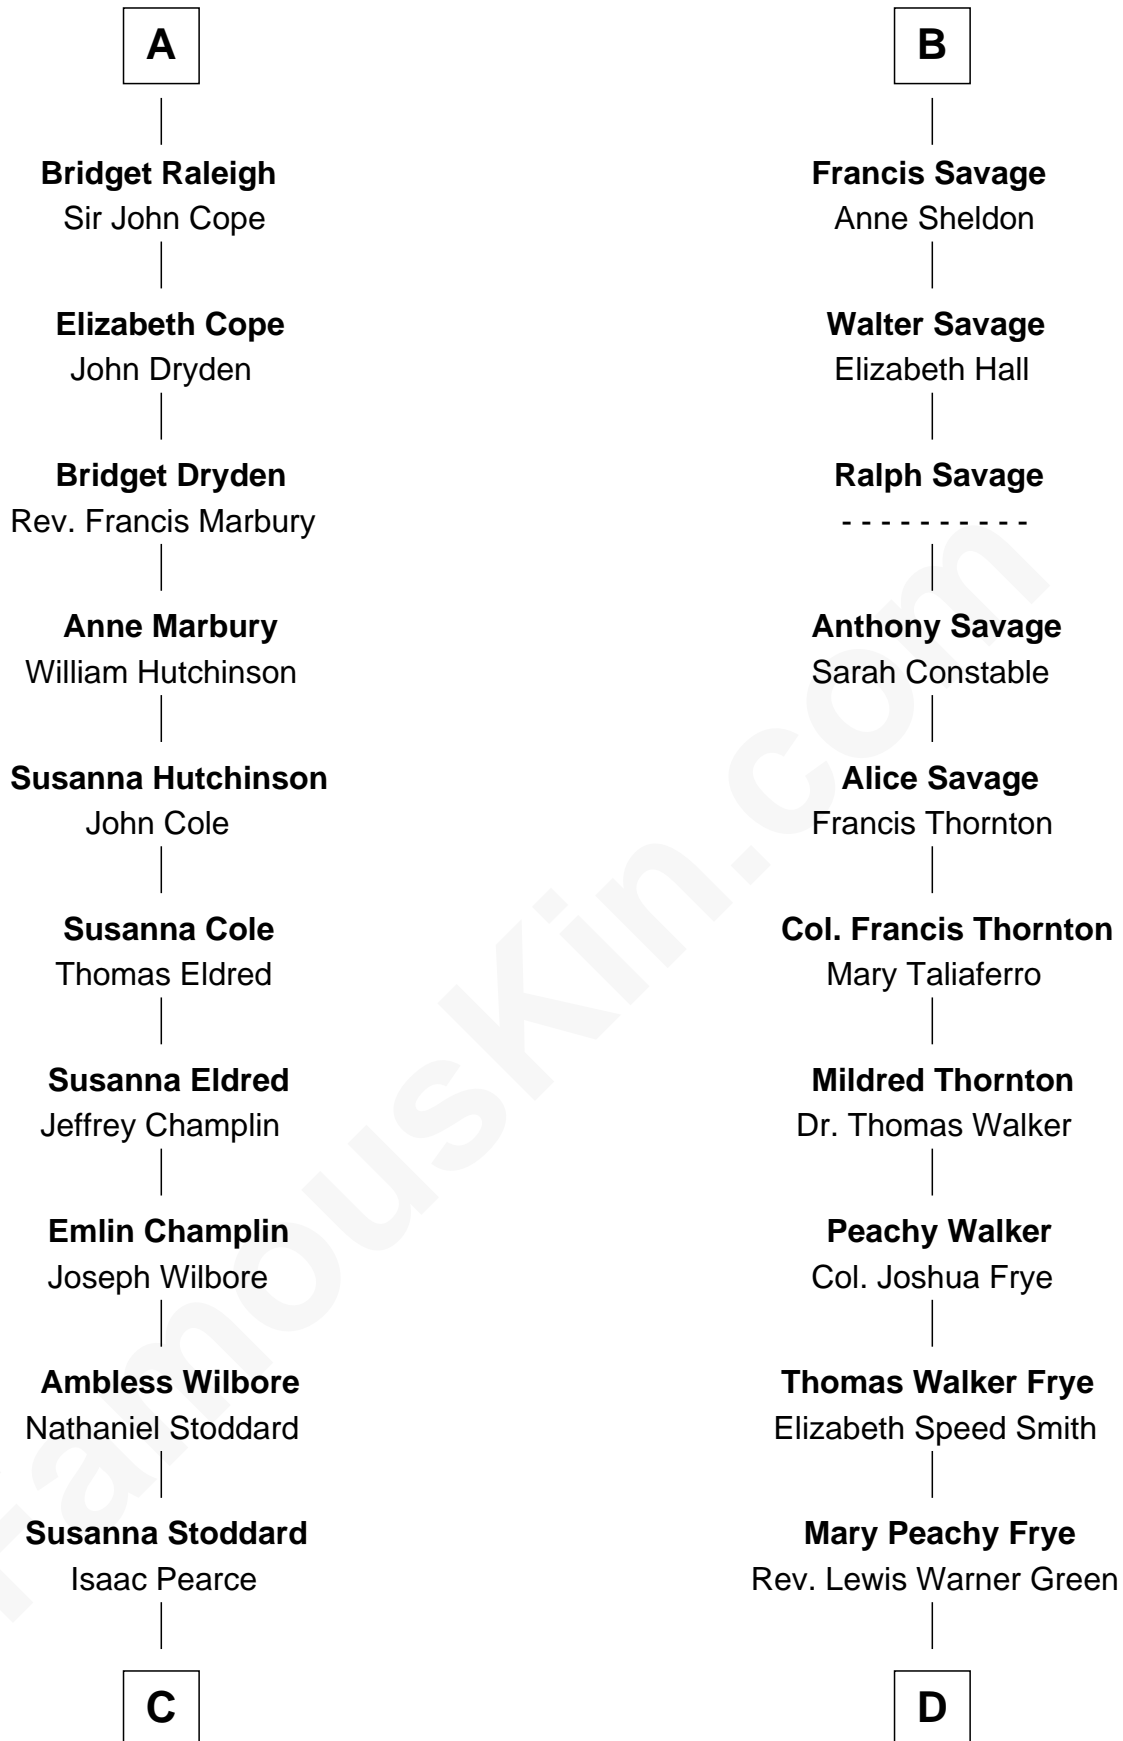

**FamousKin.com**  
**Relationship Chart of**  
**Shanghai Pierce**  
*Texas Cattleman*

18th cousin 1 time removed of

**Adlai Stevenson II**  
*31st Governor of Illinois*

**Edmund Fitzalan**  
 Alice de Warenne

**C**

**Jonathan D. Pearce**  
Hanna Phillips Head

**Shanghai Pierce**  
*Texas Cattleman*

**D**

**Letitia Green**  
Adlai Ewing Stevenson

**Lewis Green Stevenson**  
Helen Louise Davis

**Adlai Stevenson II**  
*31st Governor of Illinois*