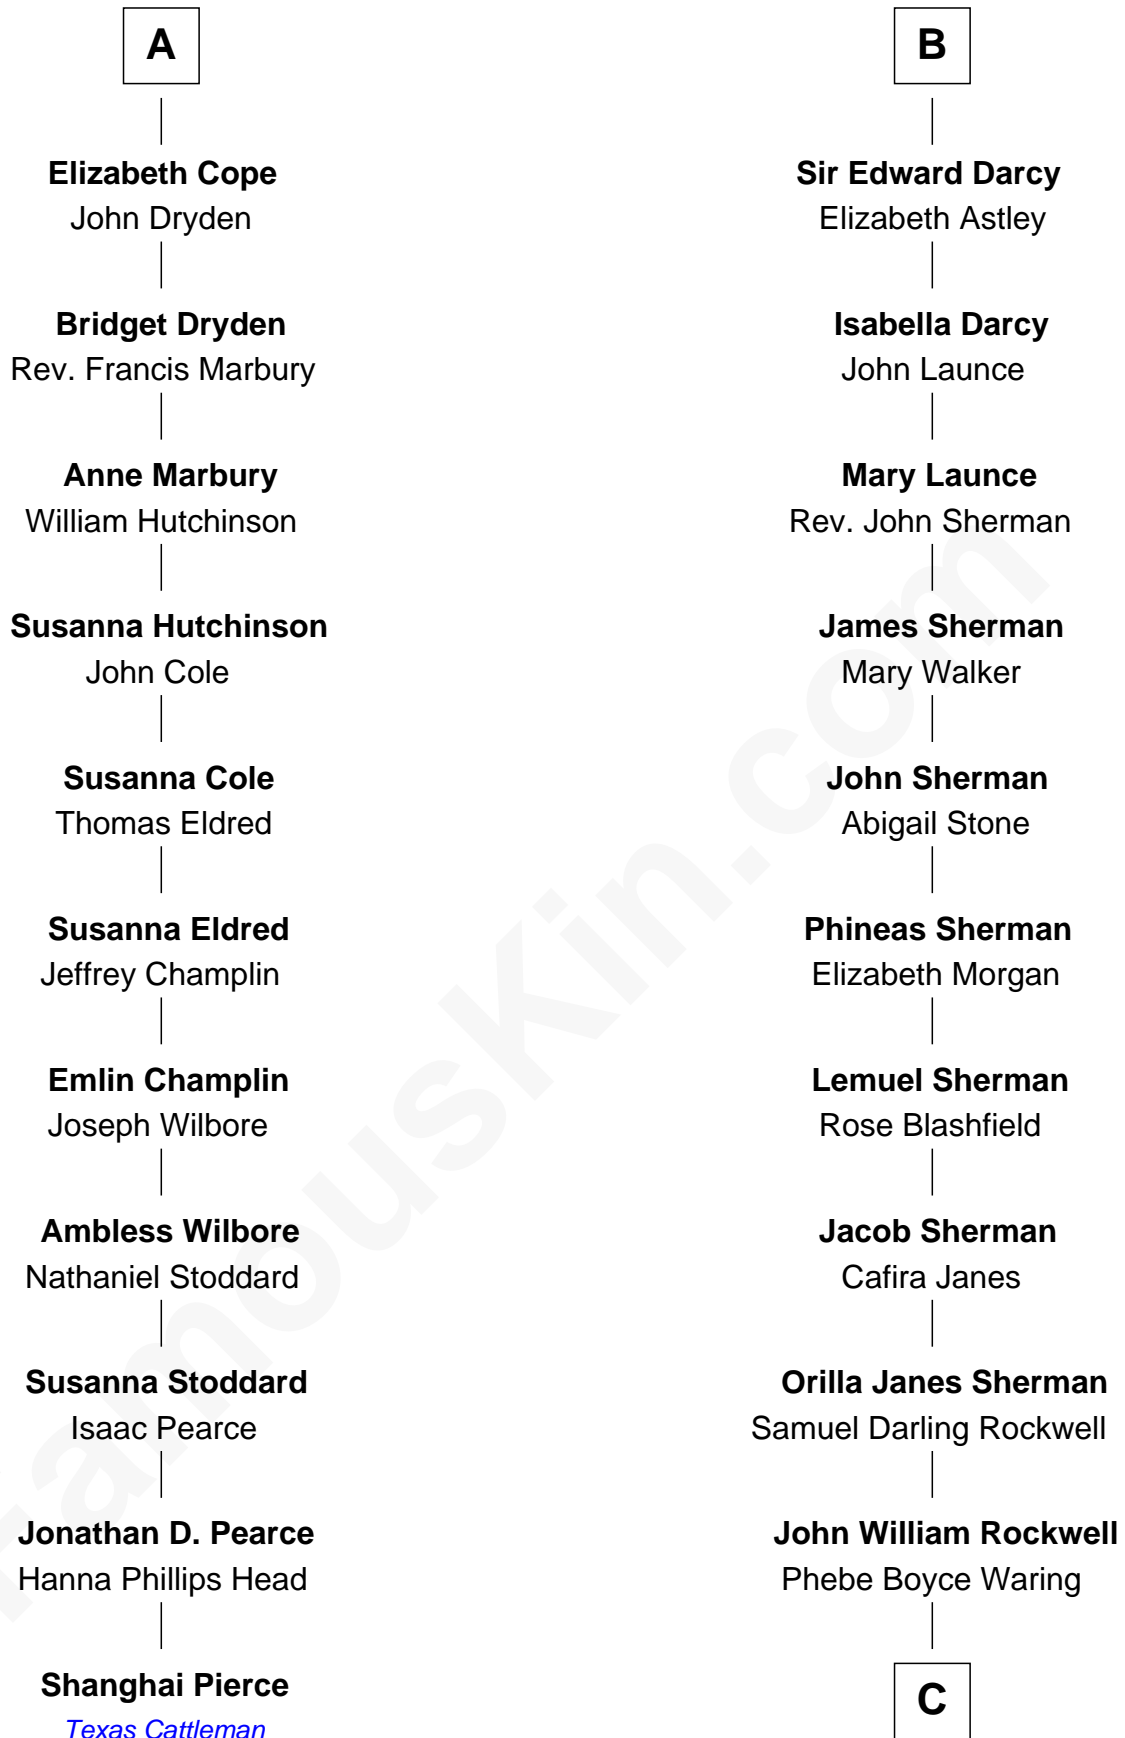

FamousKin.com
Relationship Chart of
Shanghai Pierce
Texas Cattleman

17th cousin 1 time removed of
Norman Rockwell
American Artist

Sir Gilbert Talbot
Pernel le Boteler

Sir Richard Talbot
Ankaret le Strange

Elizabeth Talbot
Sir Henry de Grey

Mary Talbot
Sir Thomas Greene

Margaret de Grey
Sir John Darcy

Sir Thomas Greene
Phillippa Ferrers

John Darcy
Joan de Greystoke

Elizabeth Greene
William Raleigh

Richard Darcy
Eleanor Scrope

Sir Edward Raleigh
Margaret Verney

Sir William Darcy
Eupheme Langton

Sir Edward Raleigh
Anne Chamberlayne

Sir Thomas Darcy
Dowsabel Tempest

Bridget Raleigh
Sir John Cope

Sir Arthur Darcy
Mary Carew

A

B

C

Jarvis Waring Rockwell

Anne Mary Hill

Norman Rockwell

American Artist

FamousKin.com