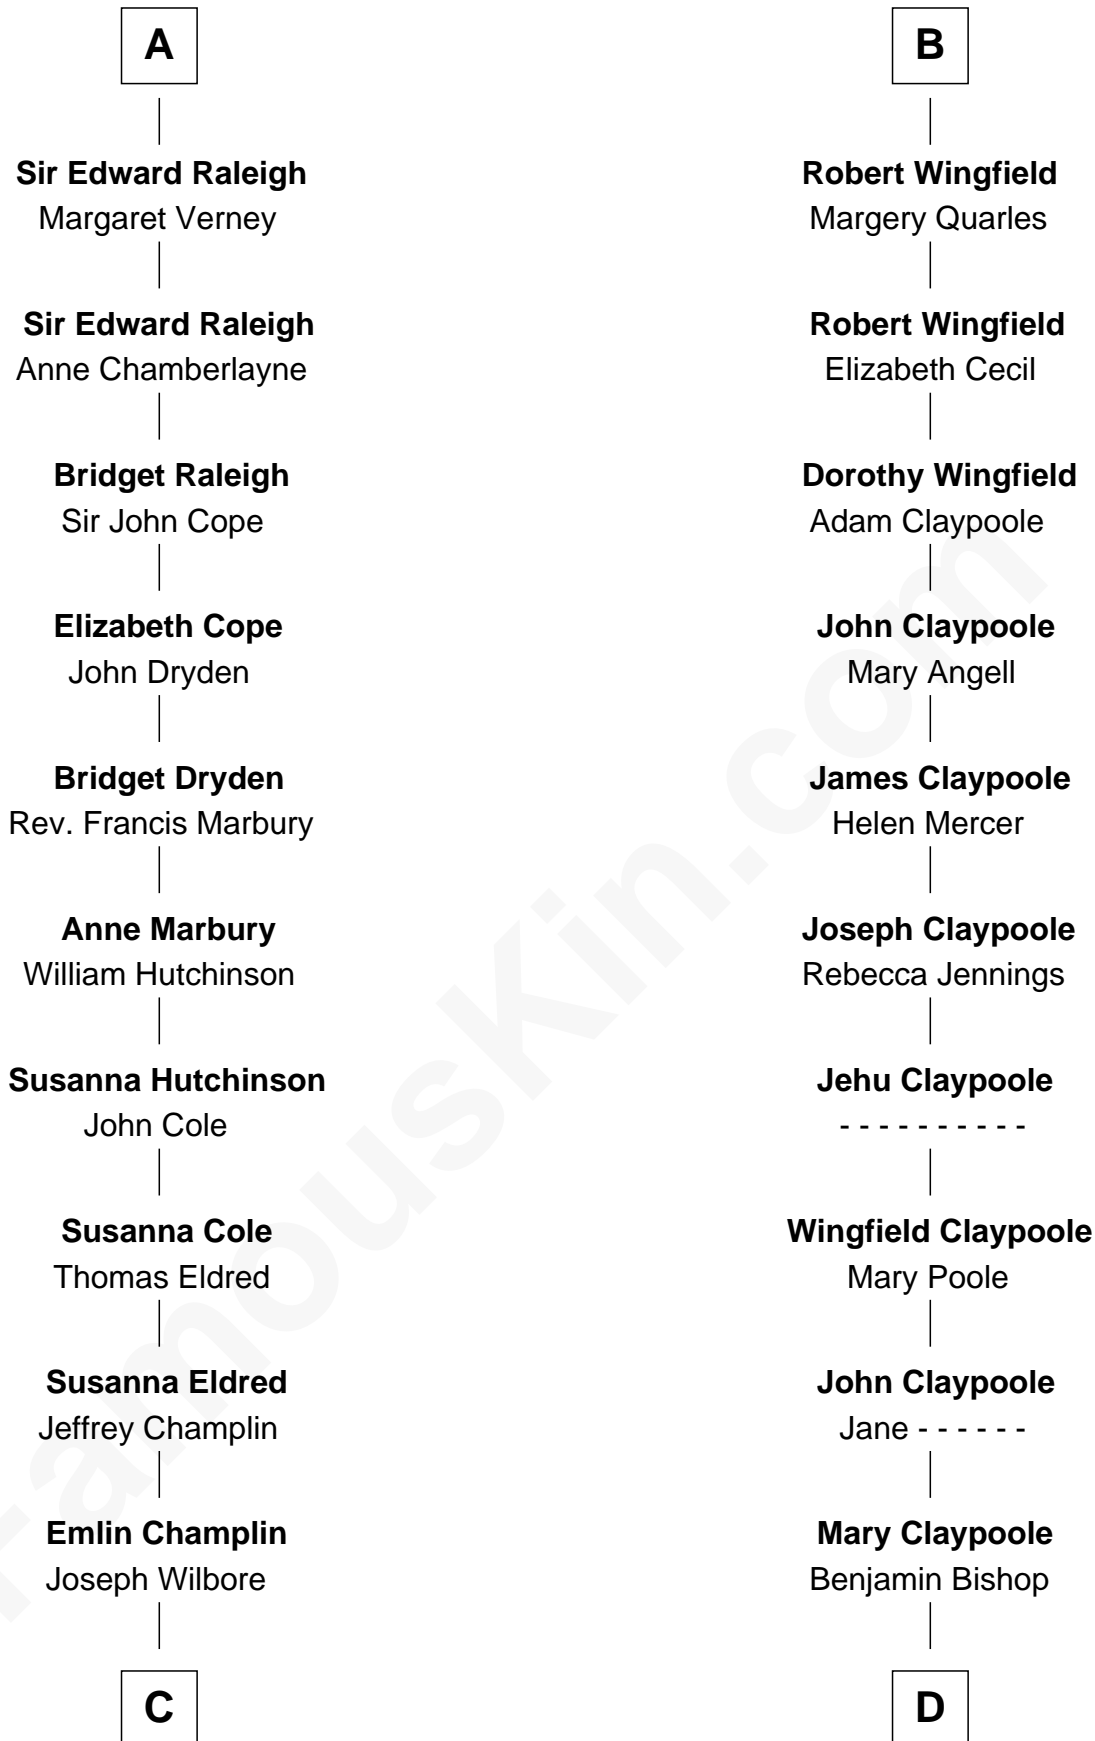

FamousKin.com
Relationship Chart of
Shanghai Pierce
Texas Cattleman

20th cousin 1 time removed of
Valerie Bertinelli
Television Actress

C

Ambless Wilbore
Nathaniel Stoddard

Susanna Stoddard
Isaac Pearce

Jonathan D. Pearce
Hanna Phillips Head

Shanghai Pierce
Texas Cattleman

D

Mary Emma Bishop
Jacob G. Gooden

Ida P. Gooden
Joseph D. Carvin

Lester Vodges Carvin
Elizabeth - - - - -

Nancy L. Carvin
Andrew Francis Bertinelli

Valerie Bertinelli
Television Actress