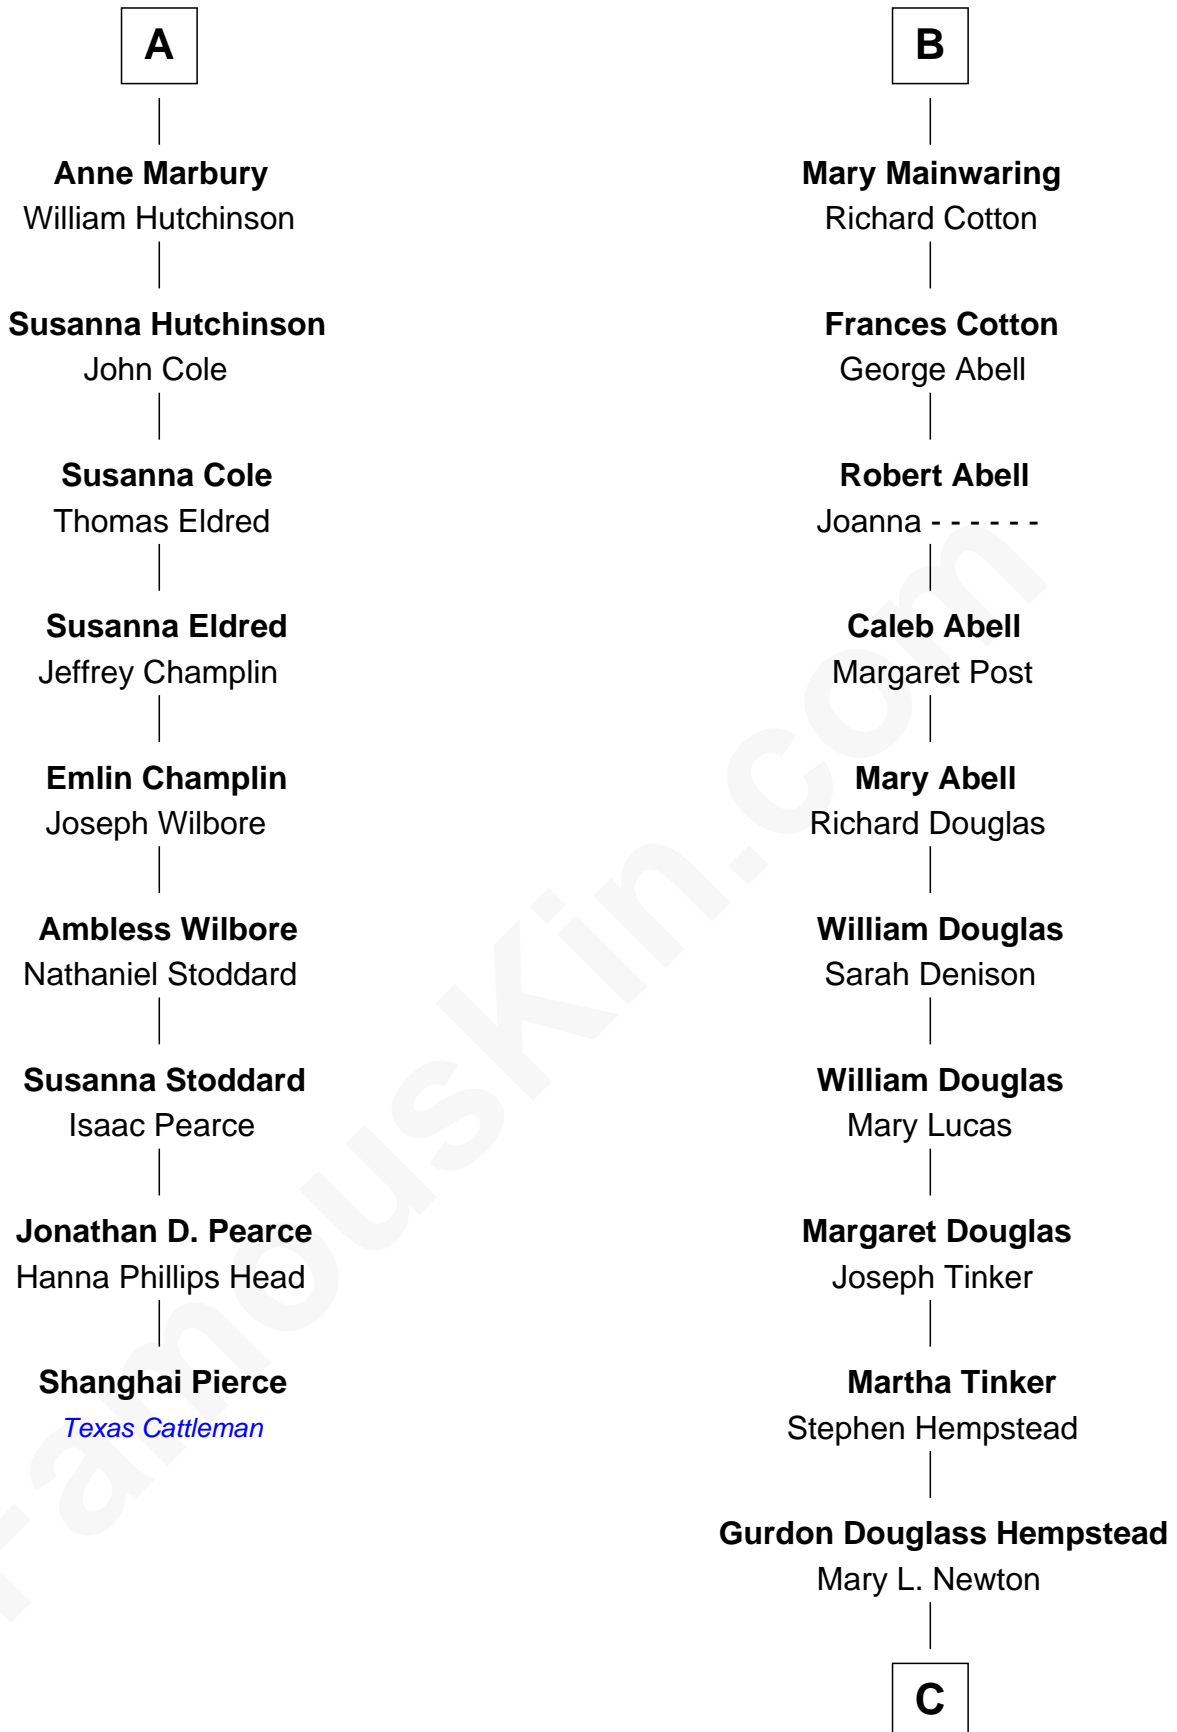

FamousKin.com
Relationship Chart of
Shanghai Pierce
Texas Cattleman

15th cousin 6 times removed of

Richard Gere
Movie Actor

Robert de Ferrers
 Margaret Despencer

C

Julia Anne Hempstead
Elisha Thomas Tiffany

Nelson Leroy Tiffany
Evaline Harriet Williams

William Stanton Tiffany
Anna Rebecca Stevens

Doris Anna Tiffany
Homer George Gere

Richard Gere
Movie Actor