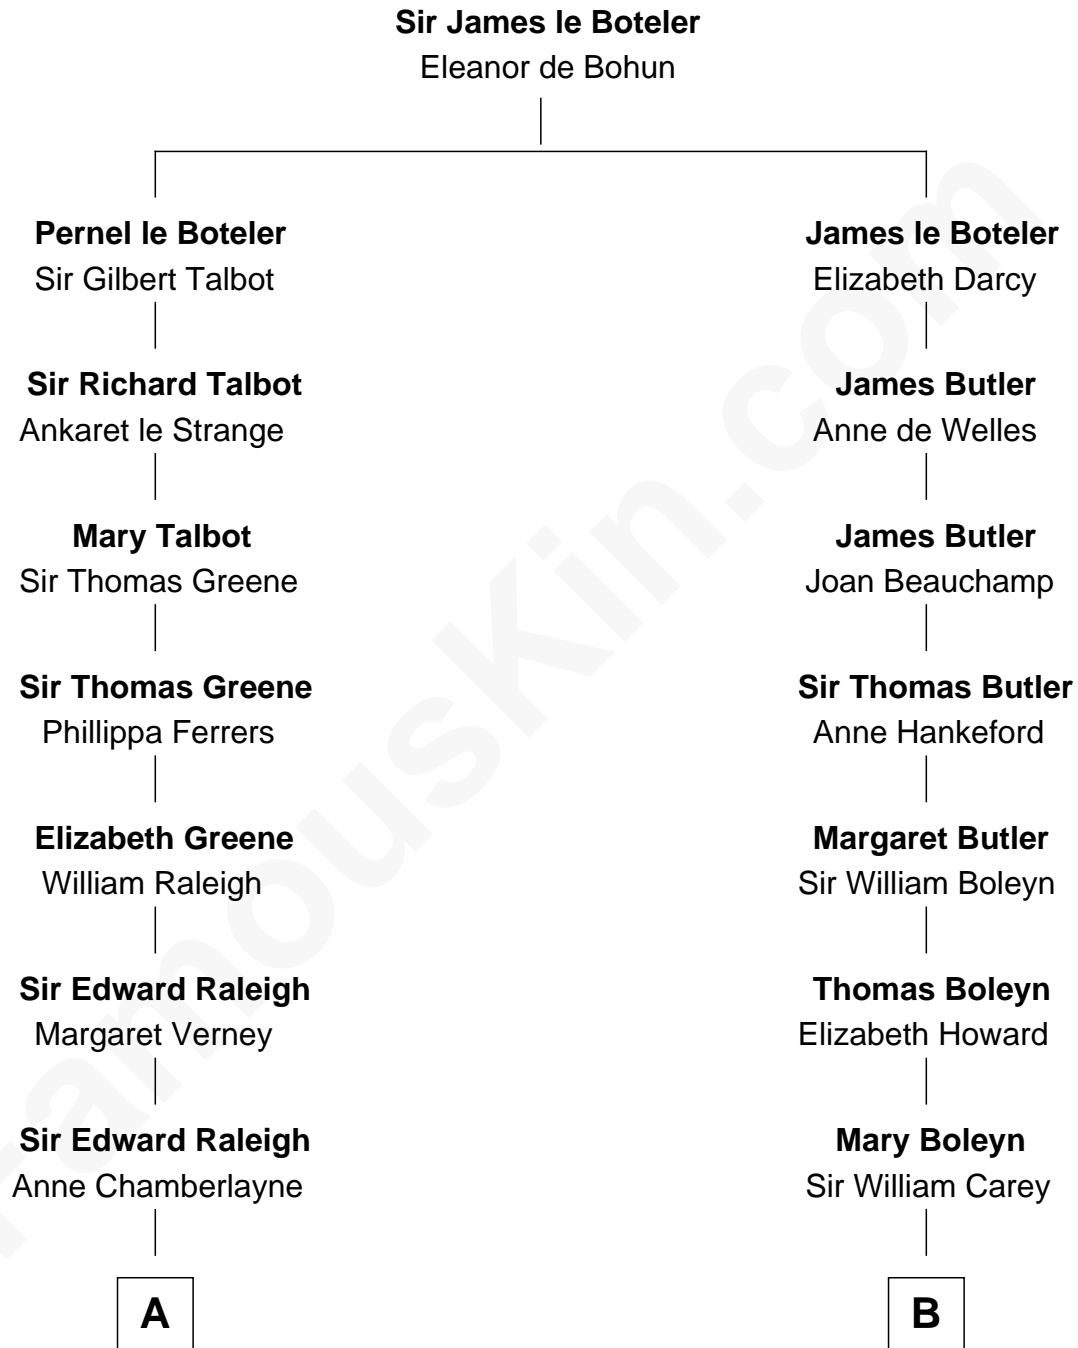

FamousKin.com
Relationship Chart of
Shanghai Pierce
Texas Cattleman

18th cousin 1 time removed of

Liz Claiborne

Fashion Designer and Founder of Liz Claiborne Inc.

C

Jonathan D. Pearce
Hanna Phillips Head

Shanghai Pierce
Texas Cattleman