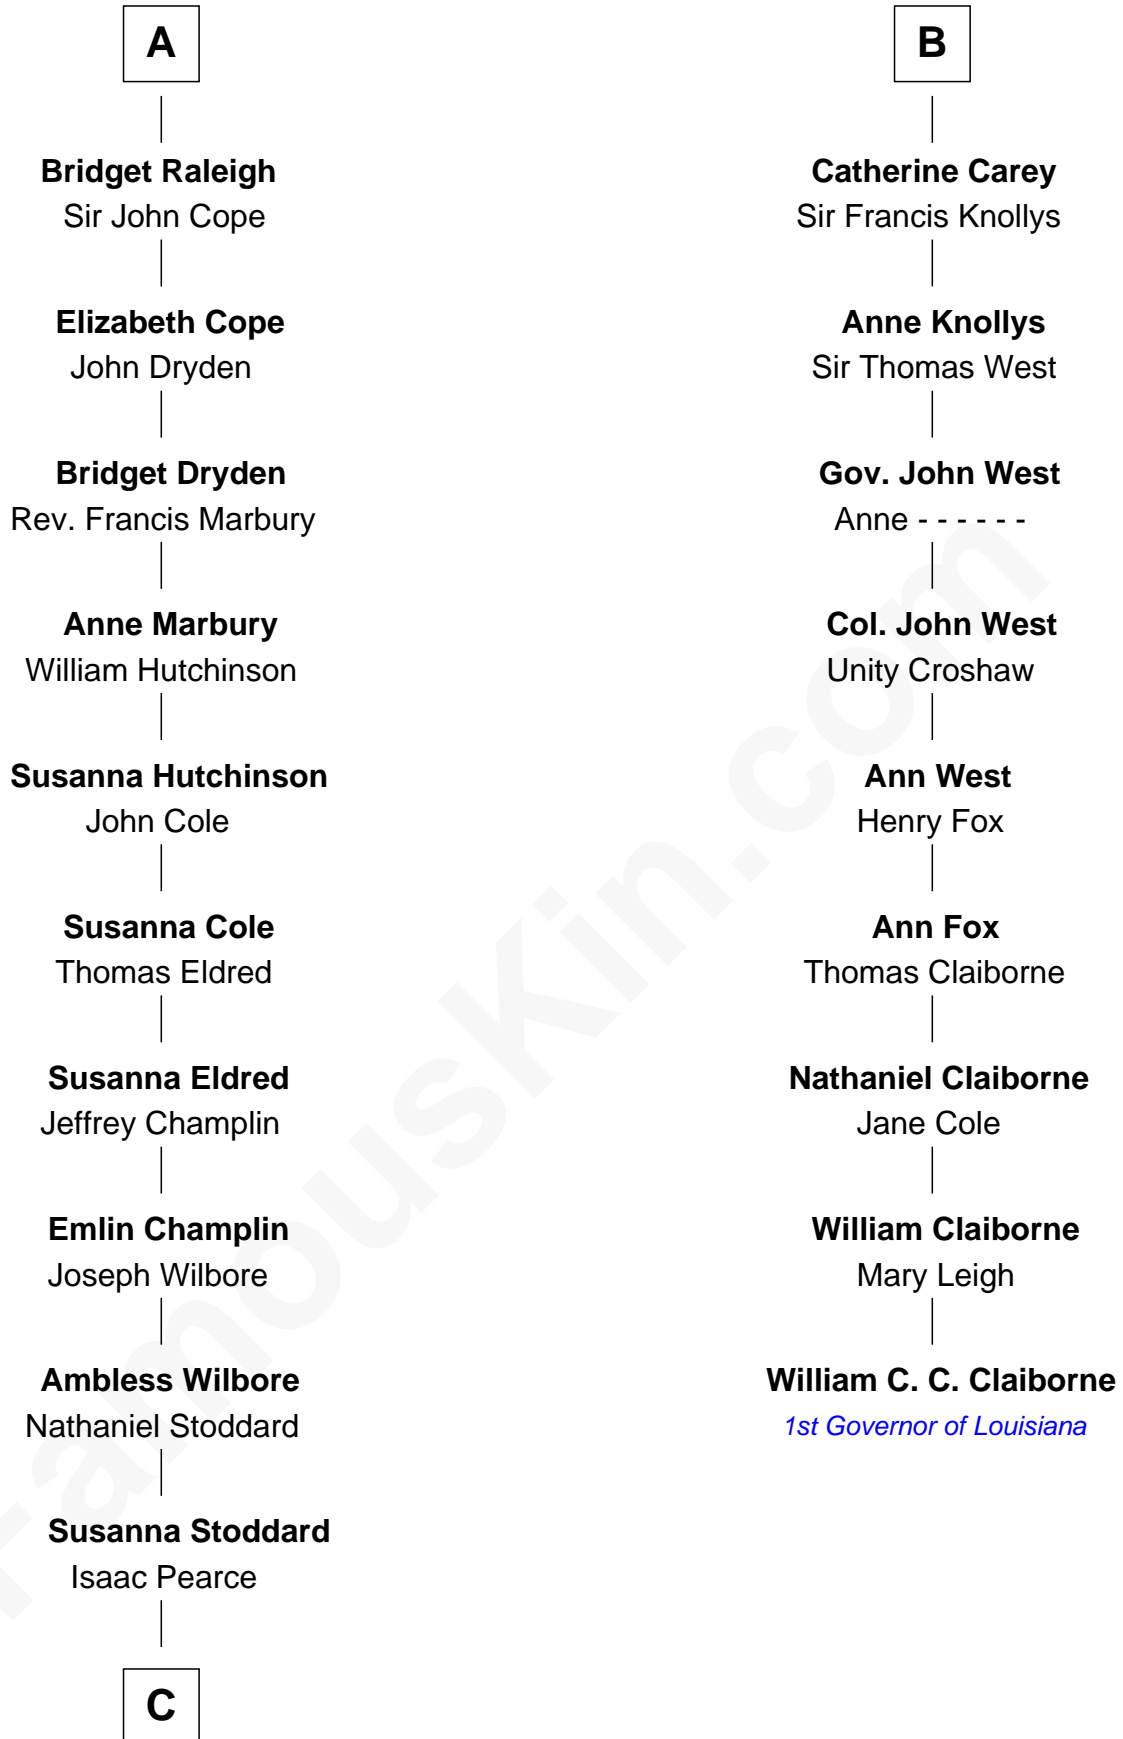

FamousKin.com
Relationship Chart of
Shanghai Pierce
Texas Cattleman

15th cousin 3 times removed of
William C. C. Claiborne
1st Governor of Louisiana

Edmund Fitzalan
 Alice de Warenne

C

Jonathan D. Pearce
Hanna Phillips Head

Shanghai Pierce
Texas Cattleman

FamousKin.com