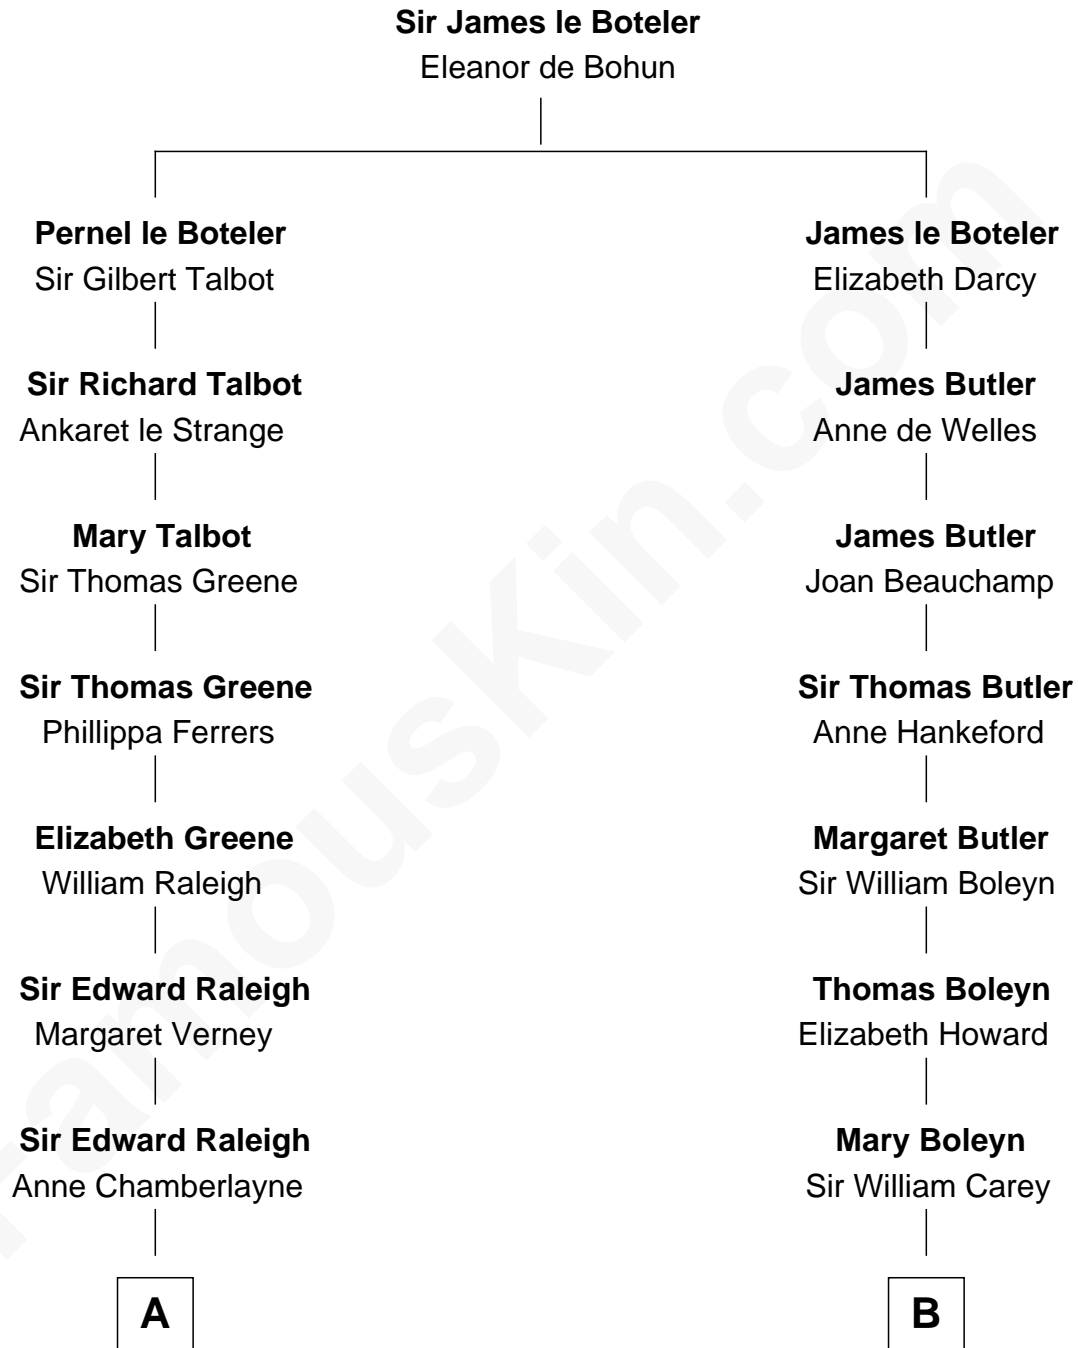

FamousKin.com
Relationship Chart of
Shanghai Pierce
Texas Cattleman

15th cousin 3 times removed of
William C. C. Claiborne
1st Governor of Louisiana

C

Jonathan D. Pearce
Hanna Phillips Head

Shanghai Pierce
Texas Cattleman

FamousKin.com