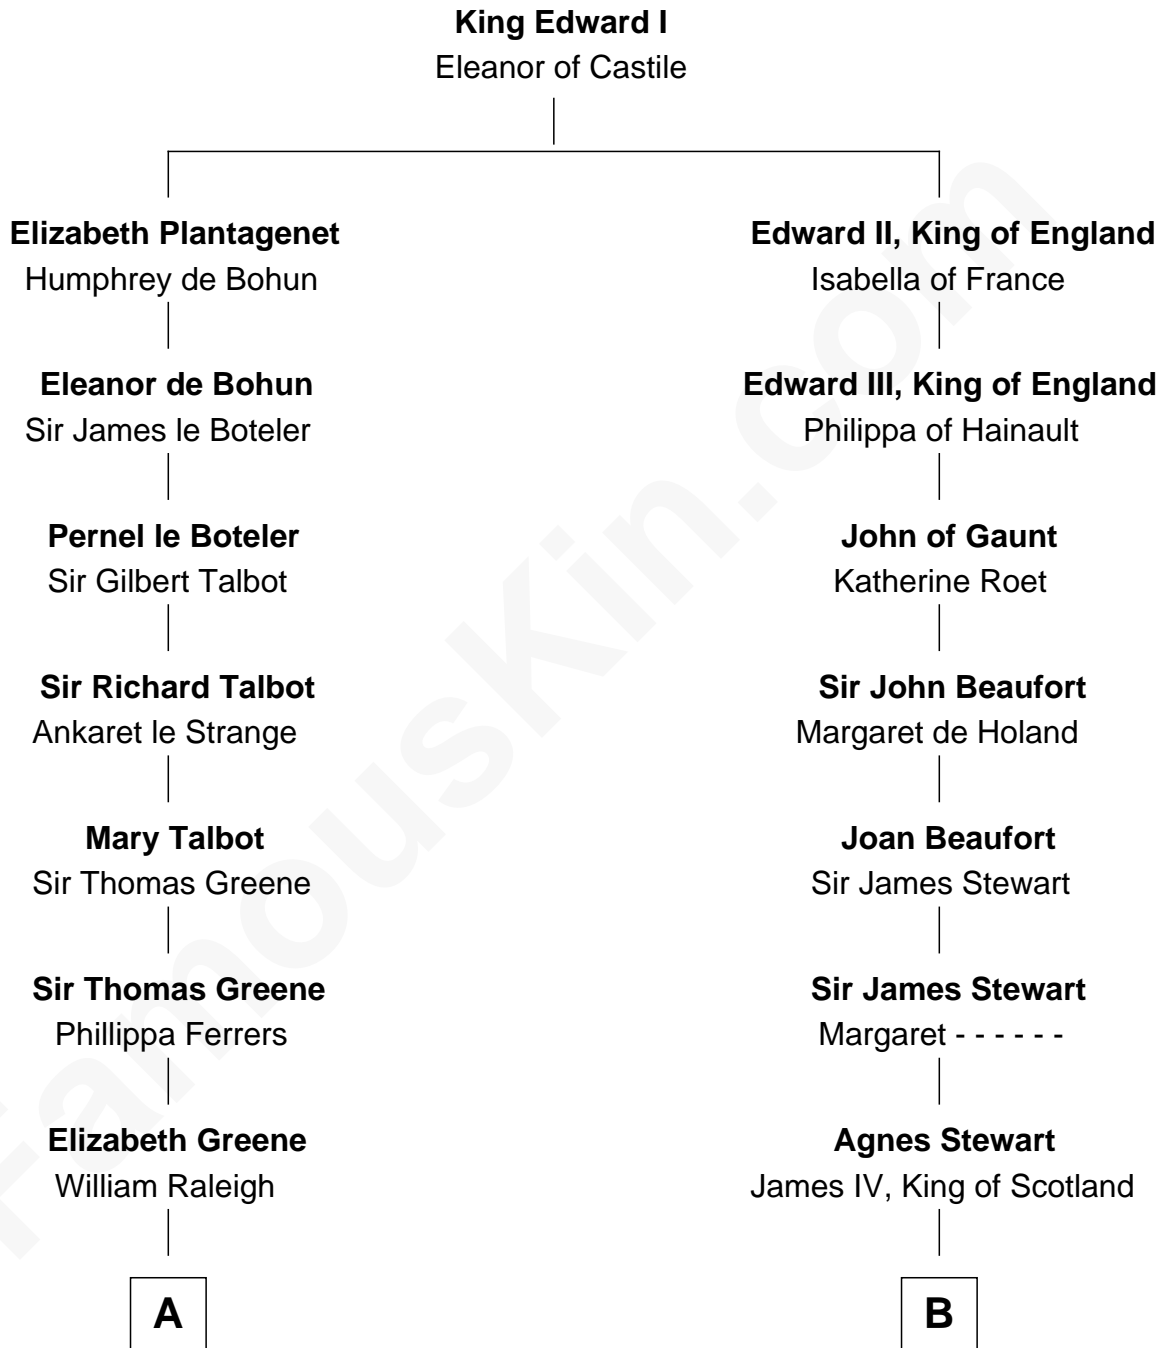

FamousKin.com

Relationship Chart of

Shanghai Pierce

Texas Cattleman

20th cousin 1 time removed of

Howard Dean
79th Governor of Vermont

C

Ambless Wilbore
Nathaniel Stoddard

Susanna Stoddard
Isaac Pearce

Jonathan D. Pearce
Hanna Phillips Head

Shanghai Pierce
Texas Cattleman

D

James William Maitland
Agnes Jane O'Reilly

Thomas A. Maitland
Helen Abby Van Voorhis

James William Maitland
Sylvia Wigglesworth

Andrea Belden Maitland
Howard Brush Dean

Howard Dean
79th Governor of Vermont