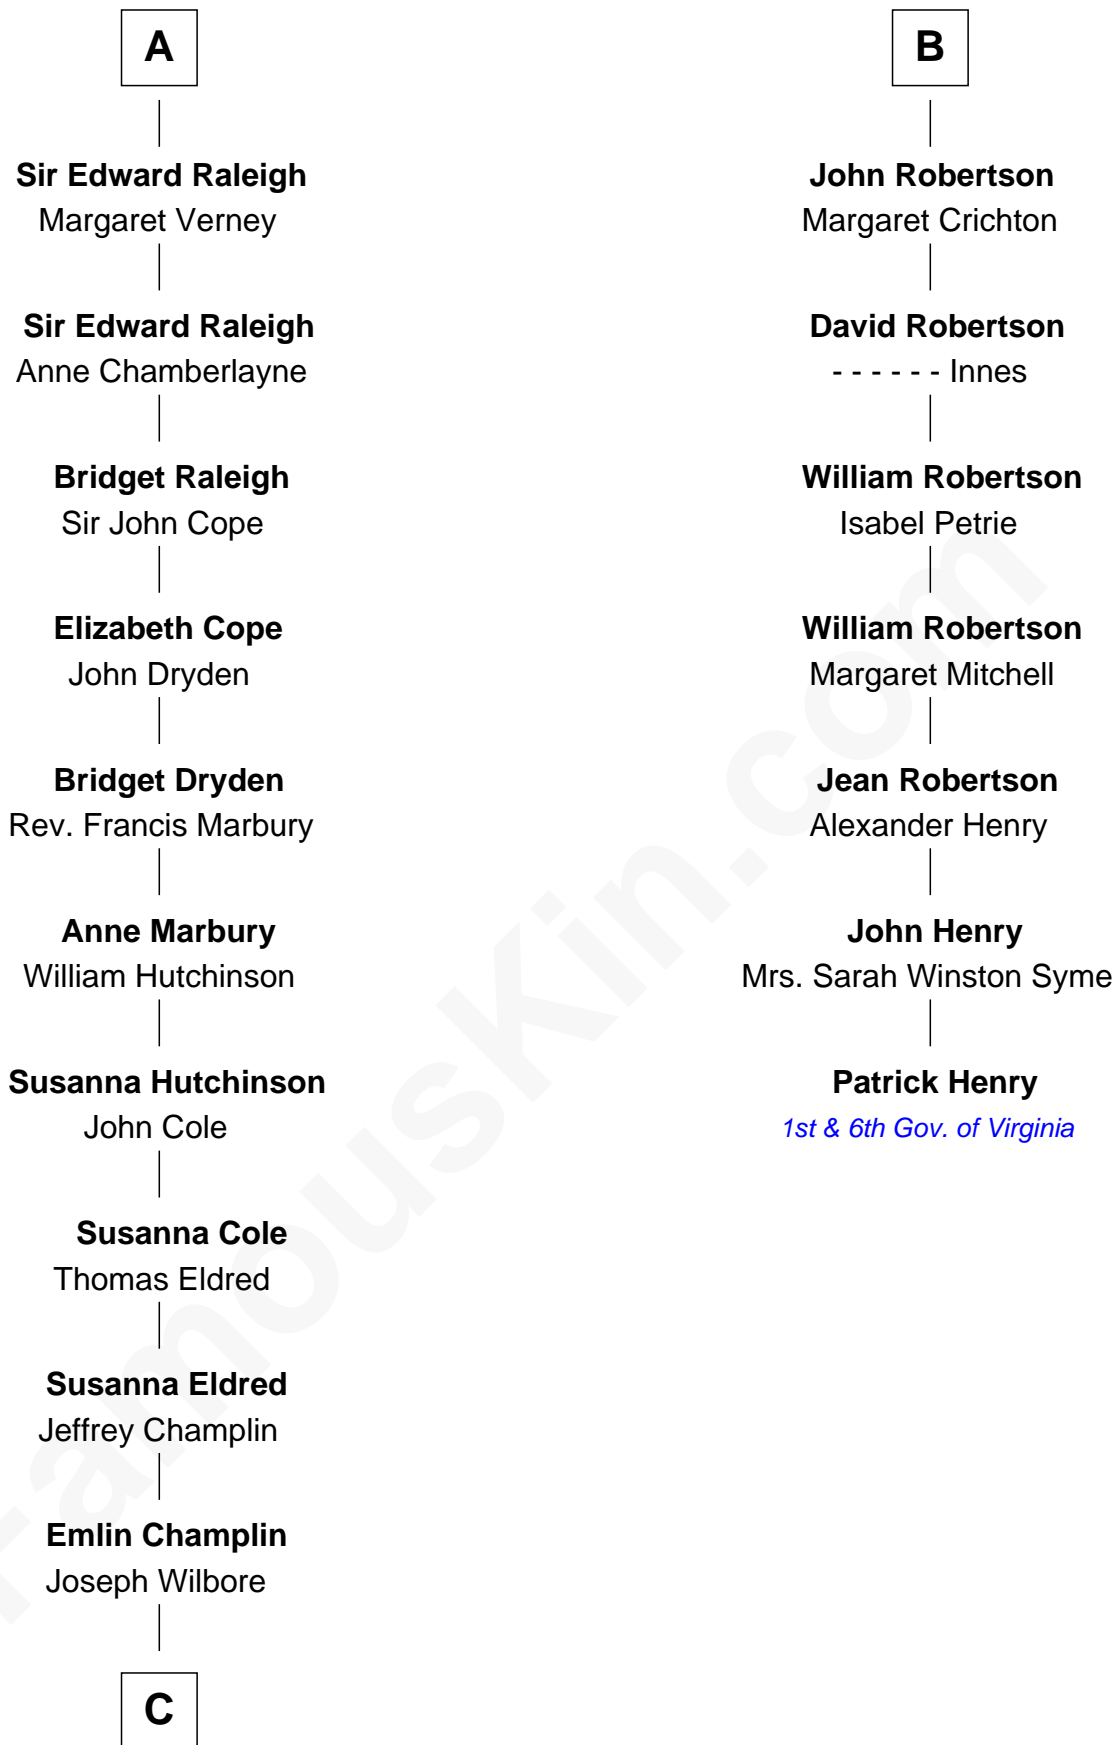

## Relationship Chart of

### Shanghai Pierce

*Texas Cattleman*

13th cousin 7 times removed of

**Patrick Henry**  
*1st and 6th Governor of Virginia*

**C**

—  
**Ambless Wilbore**  
Nathaniel Stoddard

—  
**Susanna Stoddard**  
Isaac Pearce

—  
**Jonathan D. Pearce**  
Hanna Phillips Head

—  
**Shanghai Pierce**  
*Texas Cattleman*

FamousKin.com