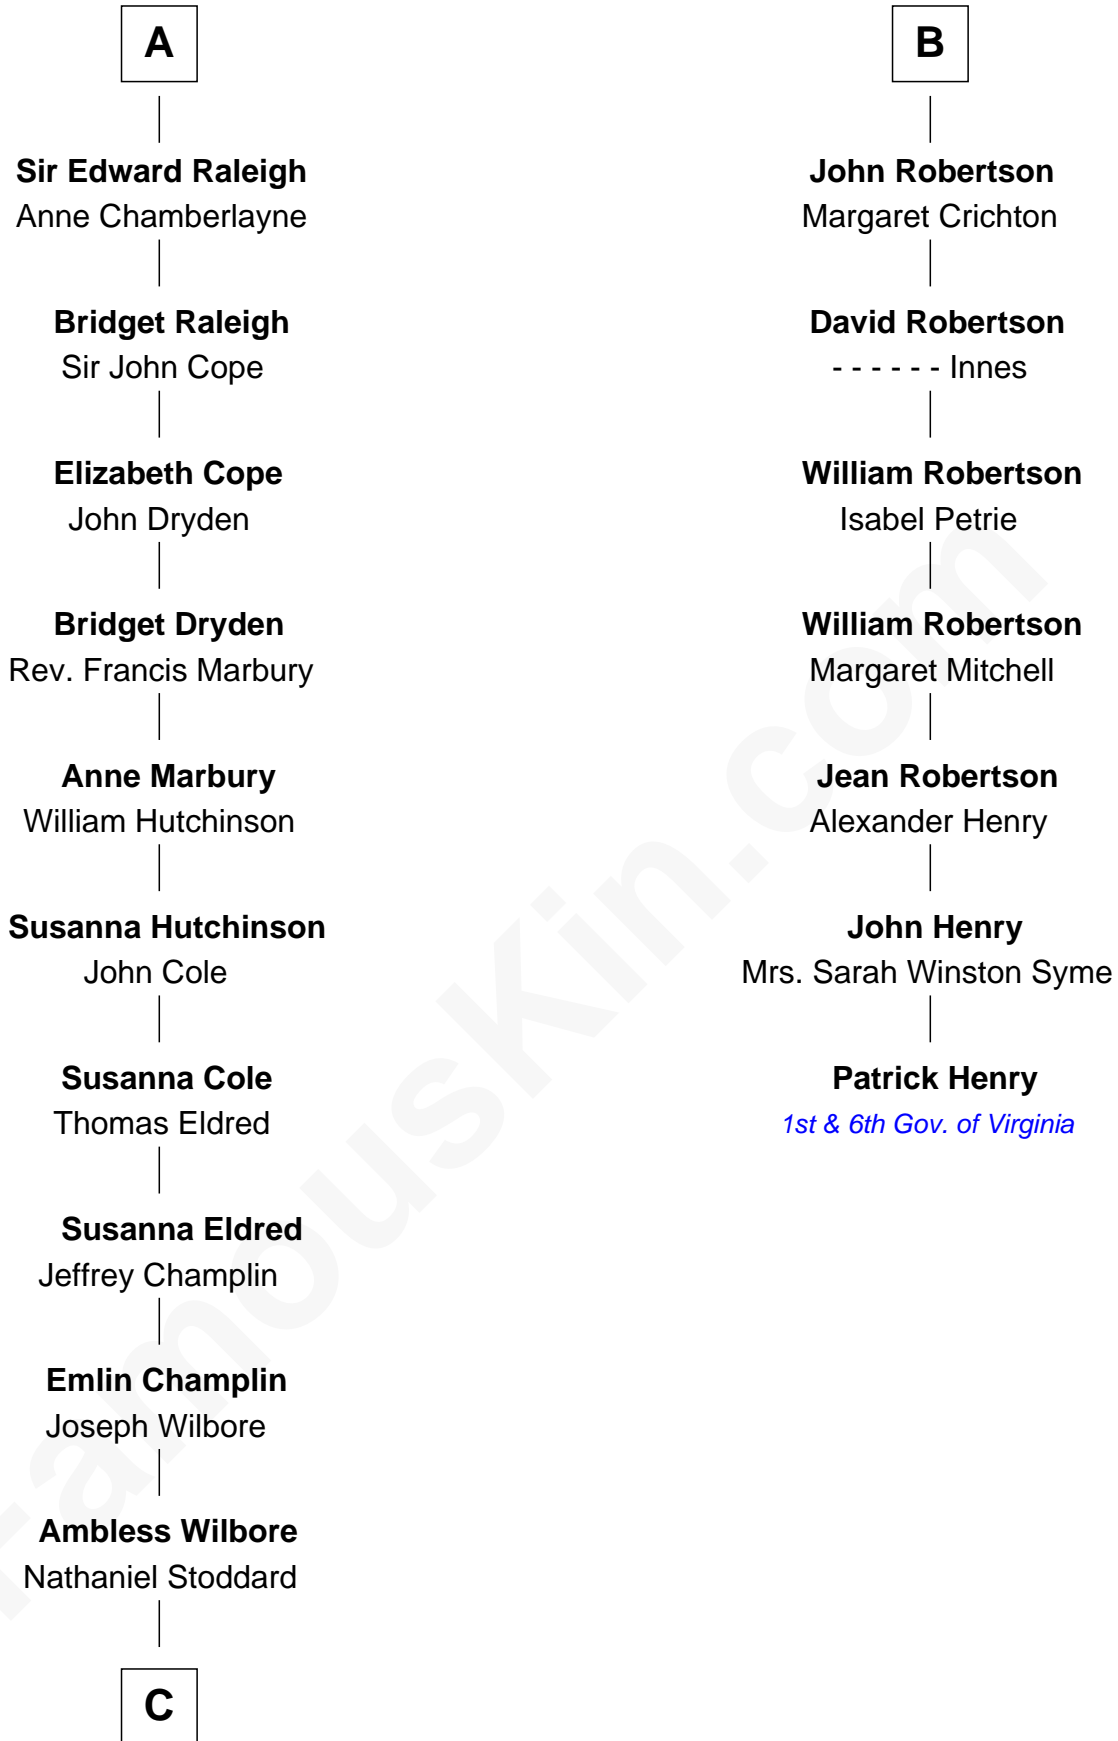

FamousKin.com Relationship Chart of

Shanghai Pierce

Texas Cattleman

13th cousin 6 times removed of

Patrick Henry

1st and 6th Governor of Virginia

Isabella de Beauchamp

with husband
Sir Hugh le Despencer

with husband
Sir Patrick de Chaworth

C

—
Susanna Stoddard
Isaac Pearce

—
Jonathan D. Pearce
Hanna Phillips Head

—
Shanghai Pierce
Texas Cattleman

FamousKin.com