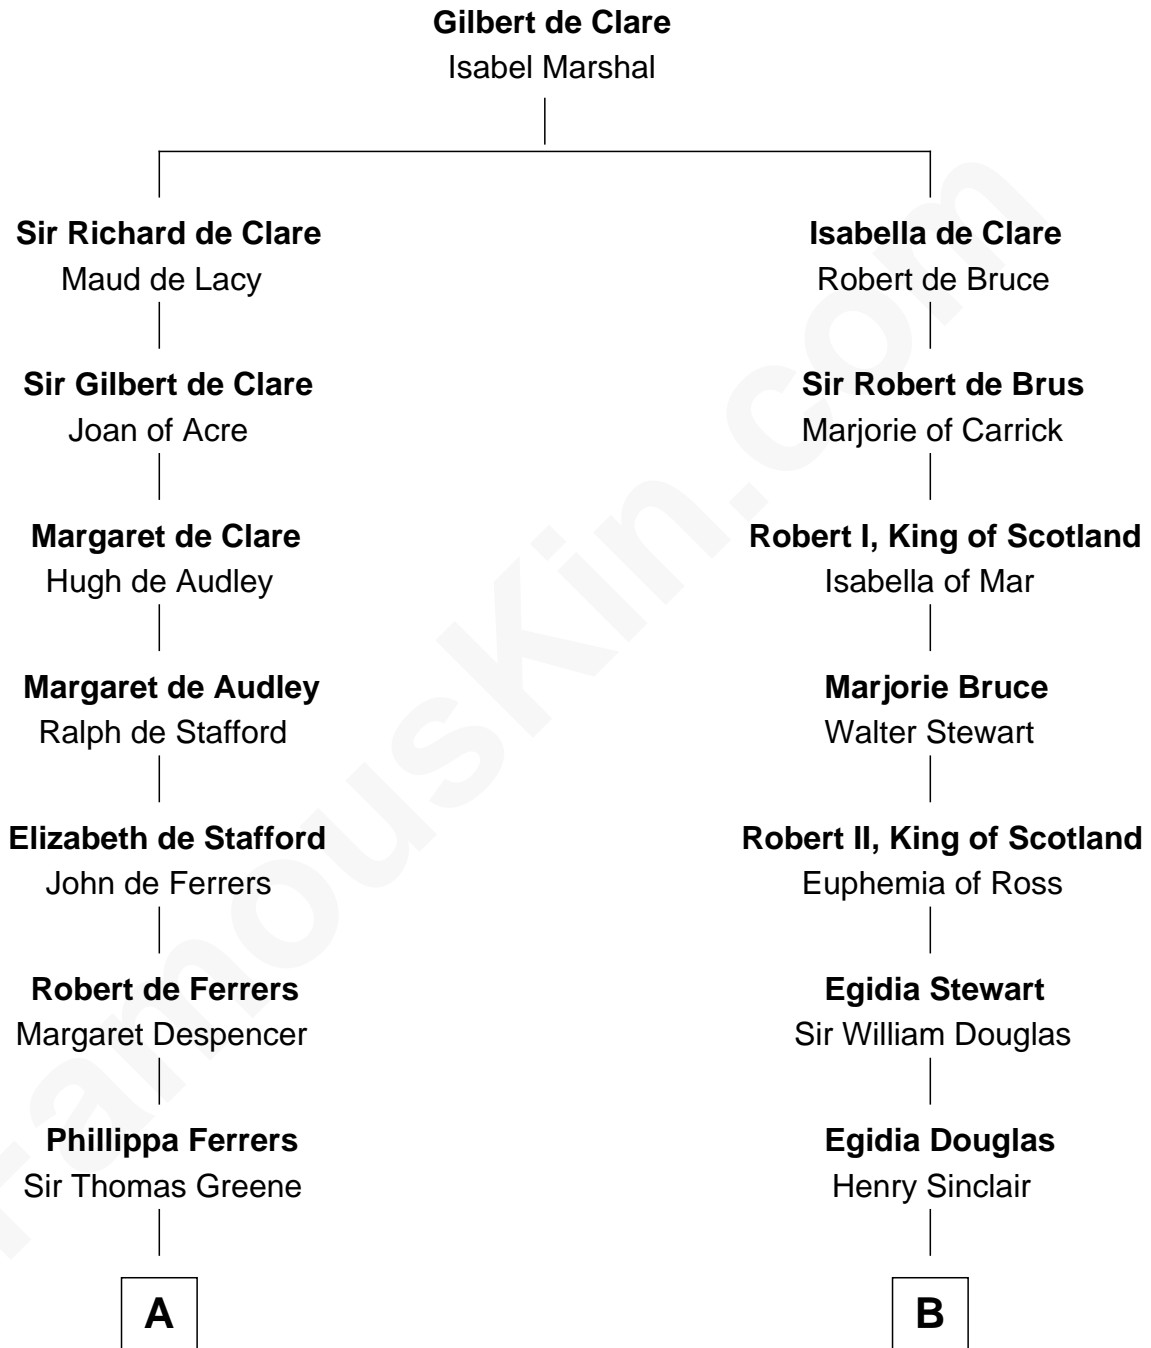

**FamousKin.com**  
**Relationship Chart of**  
**Shanghai Pierce**  
*Texas Cattleman*

**16th cousin 5 times removed of**  
**Patrick Henry**  
*1st and 6th Governor of Virginia*

**C**

—  
**Emlin Champlin**

Joseph Wilbore

—  
**Ambless Wilbore**

Nathaniel Stoddard

—  
**Susanna Stoddard**

Isaac Pearce

—  
**Jonathan D. Pearce**

Hanna Phillips Head

—  
**Shanghai Pierce**

*Texas Cattleman*