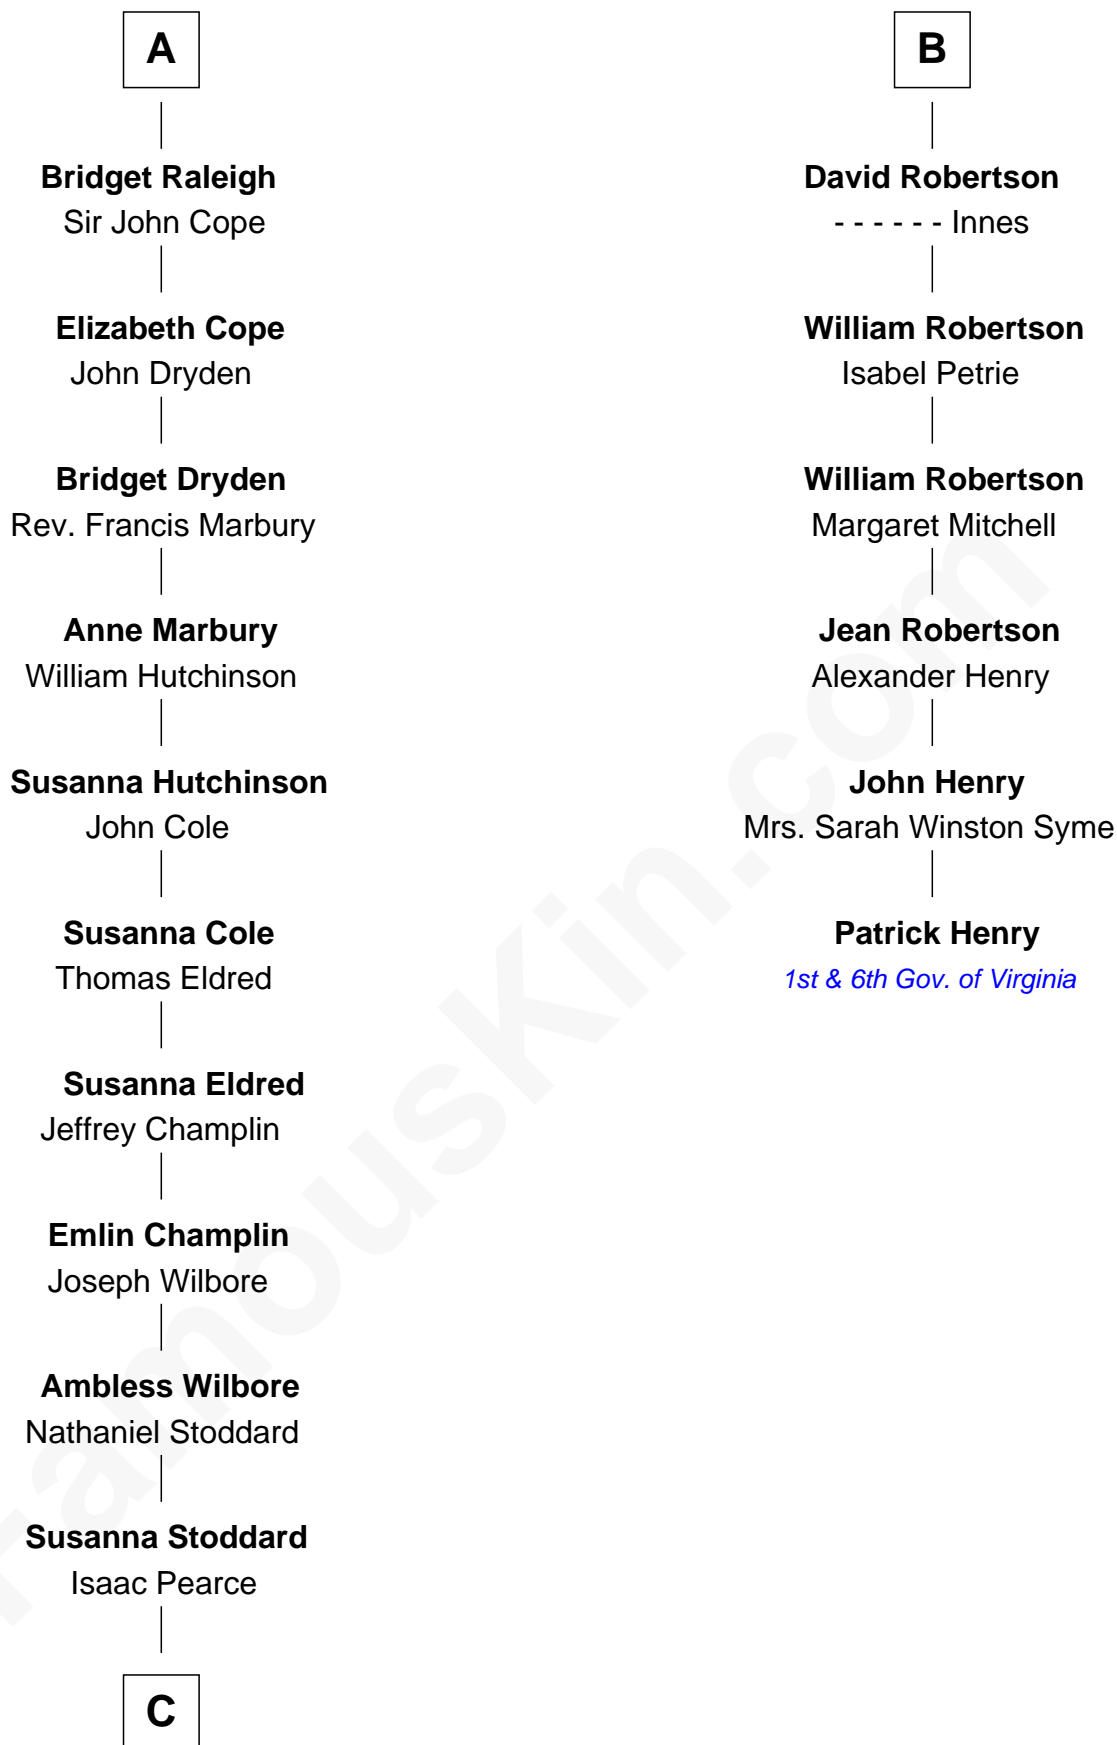

FamousKin.com
Relationship Chart of
Shanghai Pierce
Texas Cattleman

12th cousin 6 times removed of
Patrick Henry
1st and 6th Governor of Virginia

Edmund Fitzalan
 Alice de Warenne

C

Jonathan D. Pearce
Hanna Phillips Head

Shanghai Pierce
Texas Cattleman

FamousKin.com