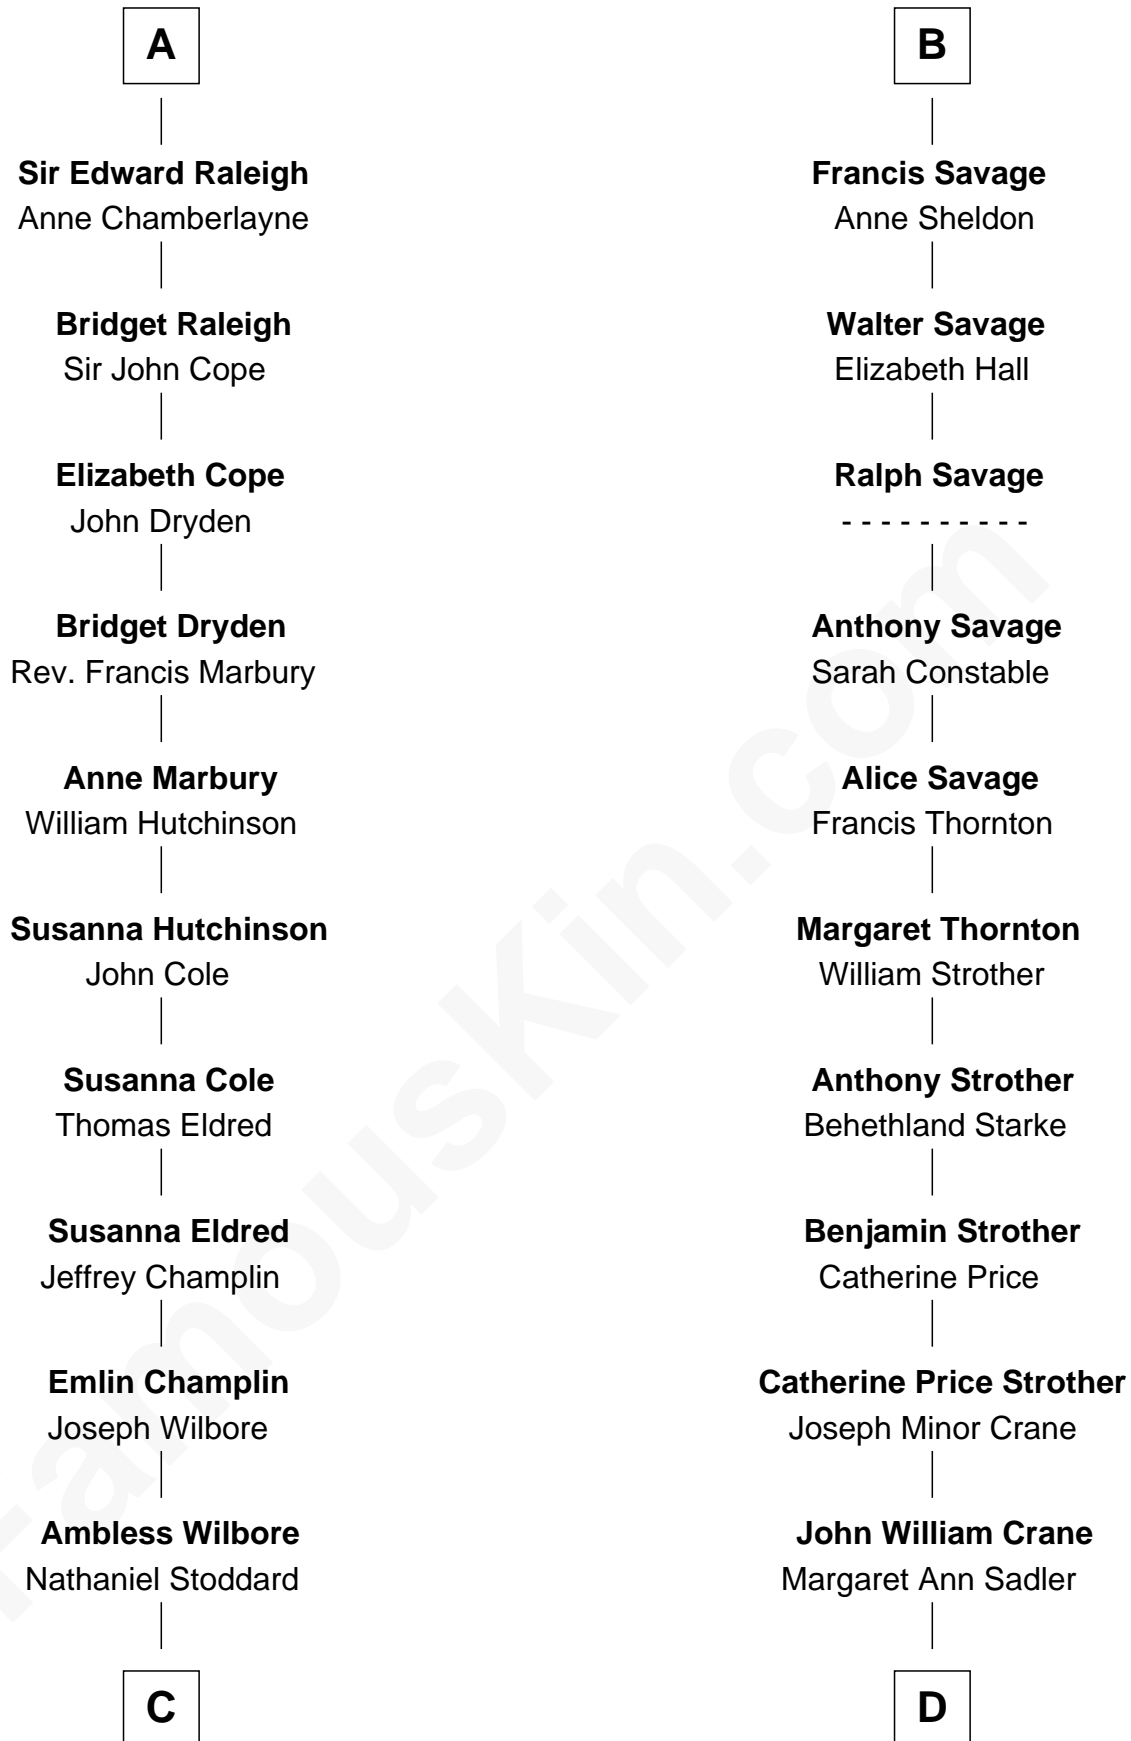

FamousKin.com Relationship Chart of

Shanghai Pierce

Texas Cattleman

19th cousin of

Randolph Scott

Movie Actor

Humphrey de Bohun

Elizabeth Plantagenet

Eleanor de Bohun

Sir James le Boteler

Pernel le Boteler

Sir Gilbert Talbot

Sir Richard Talbot

Ankaret le Strange

Mary Talbot

Sir Thomas Greene

Sir John Savage

Sir Christopher Savage

Anne Stanley

Sir Christopher Savage

Anne Lygon

B

C

Susanna Stoddard

Isaac Pearce

Jonathan D. Pearce

Hanna Phillips Head

Shanghai Pierce

Texas Cattleman

D

Joseph Minor Crane

Lavinia Lionberger