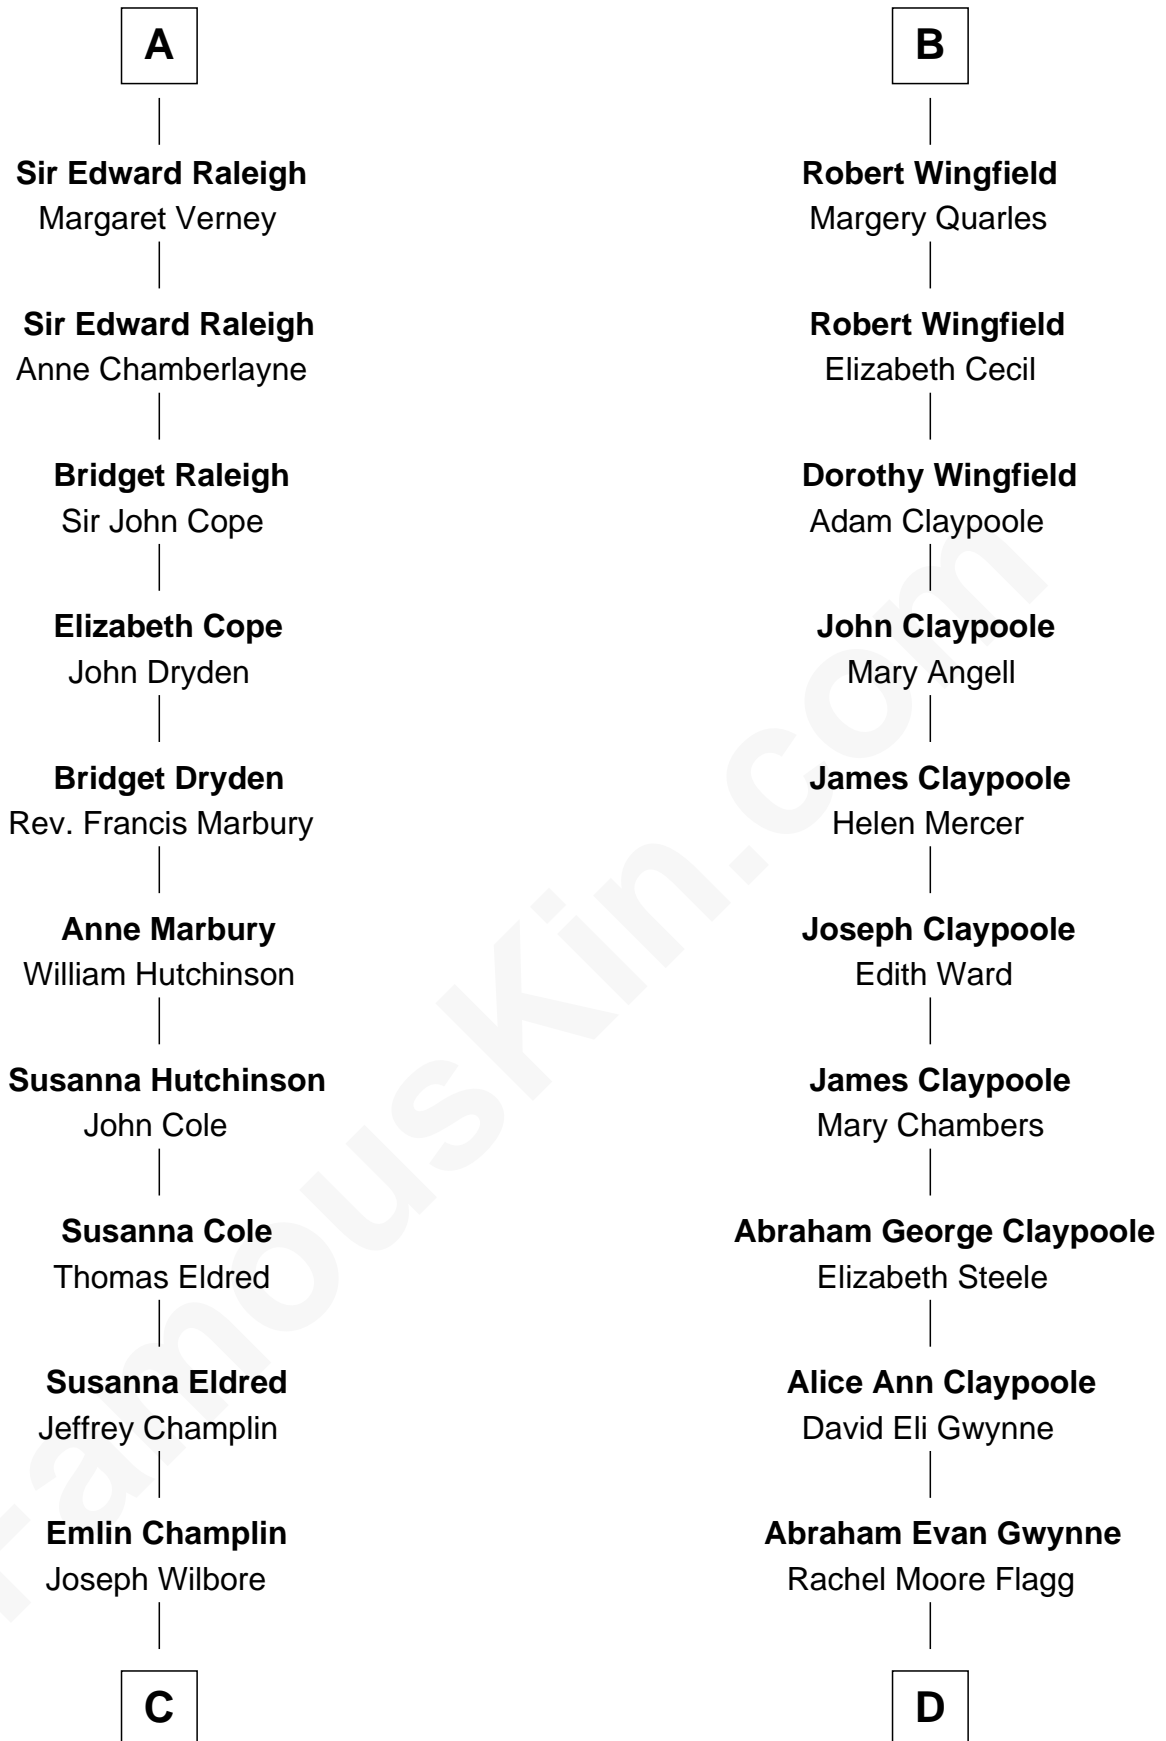

FamousKin.com Relationship Chart of

Shanghai Pierce

Texas Cattleman

20th cousin of

Anderson Cooper

Television Journalist

C

Ambless Wilbore
Nathaniel Stoddard

Susanna Stoddard
Isaac Pearce

Jonathan D. Pearce
Hanna Phillips Head

Shanghai Pierce
Texas Cattleman

D

Alice Claypoole Gwynne
Cornelius Vanderbilt

Reginald Claypoole Vanderbilt
Gloria Maria Mercedes Morgan

Gloria Laura Morgan Vanderbilt
Wyatt Emory Cooper

Anderson Cooper
Television Journalist

FamousKin.com