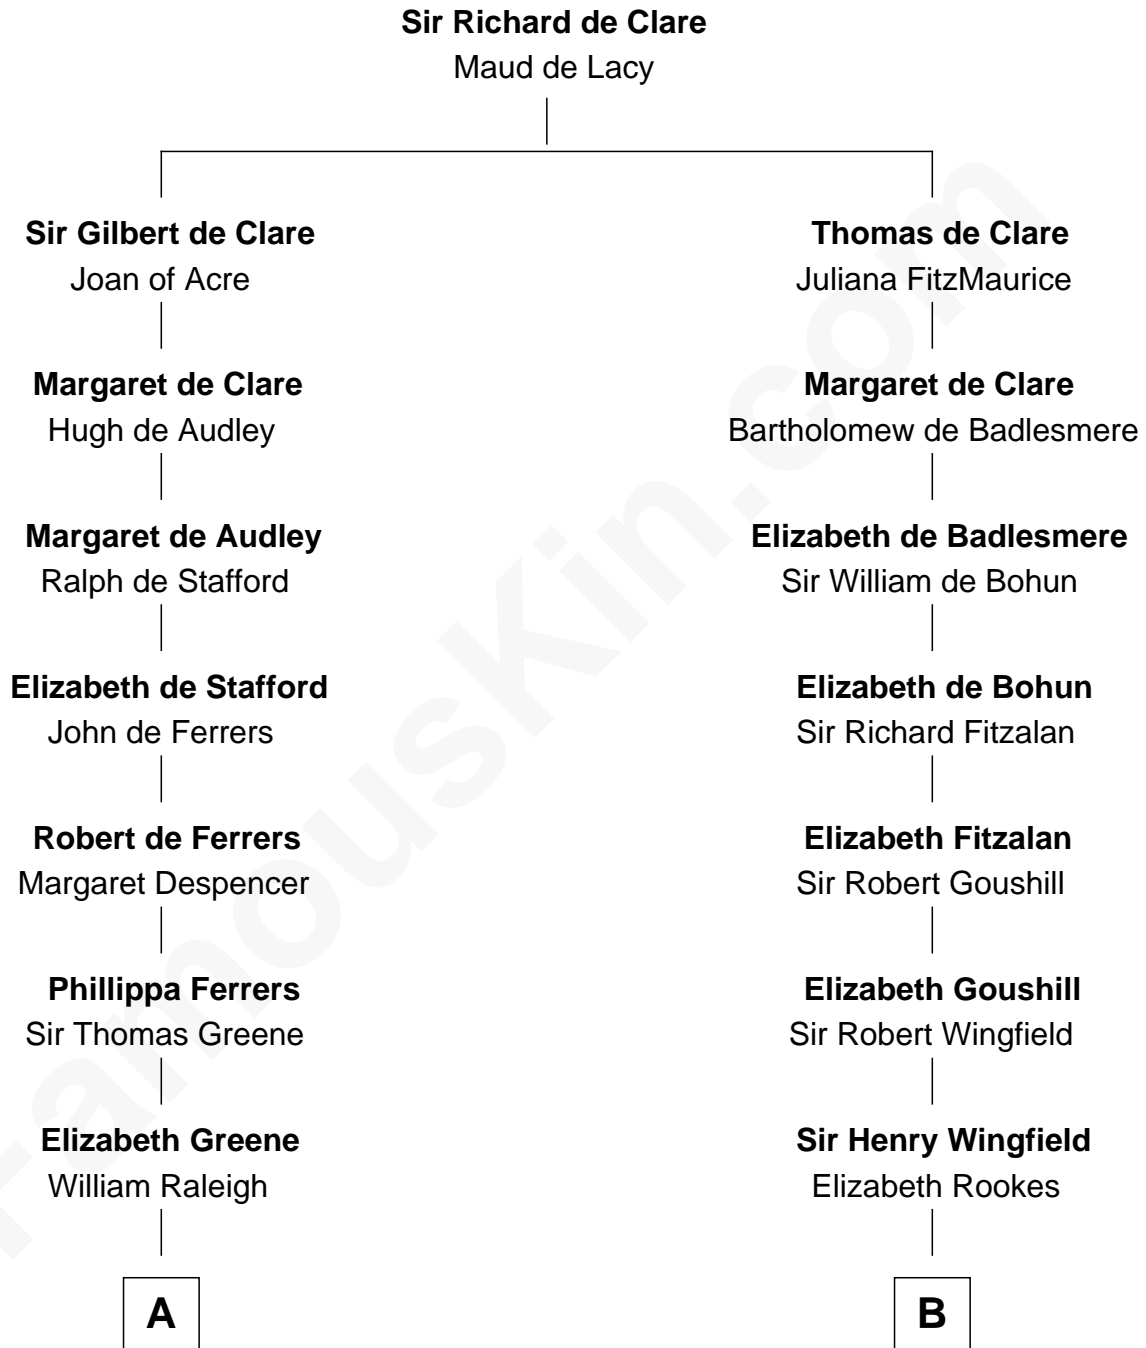

FamousKin.com Relationship Chart of

Shanghai Pierce

Texas Cattleman

20th cousin of

Anderson Cooper

Television Journalist

C

Ambless Wilbore
Nathaniel Stoddard

Susanna Stoddard
Isaac Pearce

Jonathan D. Pearce
Hanna Phillips Head

Shanghai Pierce
Texas Cattleman

D

Alice Claypoole Gwynne
Cornelius Vanderbilt

Reginald Claypoole Vanderbilt
Gloria Maria Mercedes Morgan

Gloria Laura Morgan Vanderbilt
Wyatt Emory Cooper

Anderson Cooper
Television Journalist

FamousKin.com