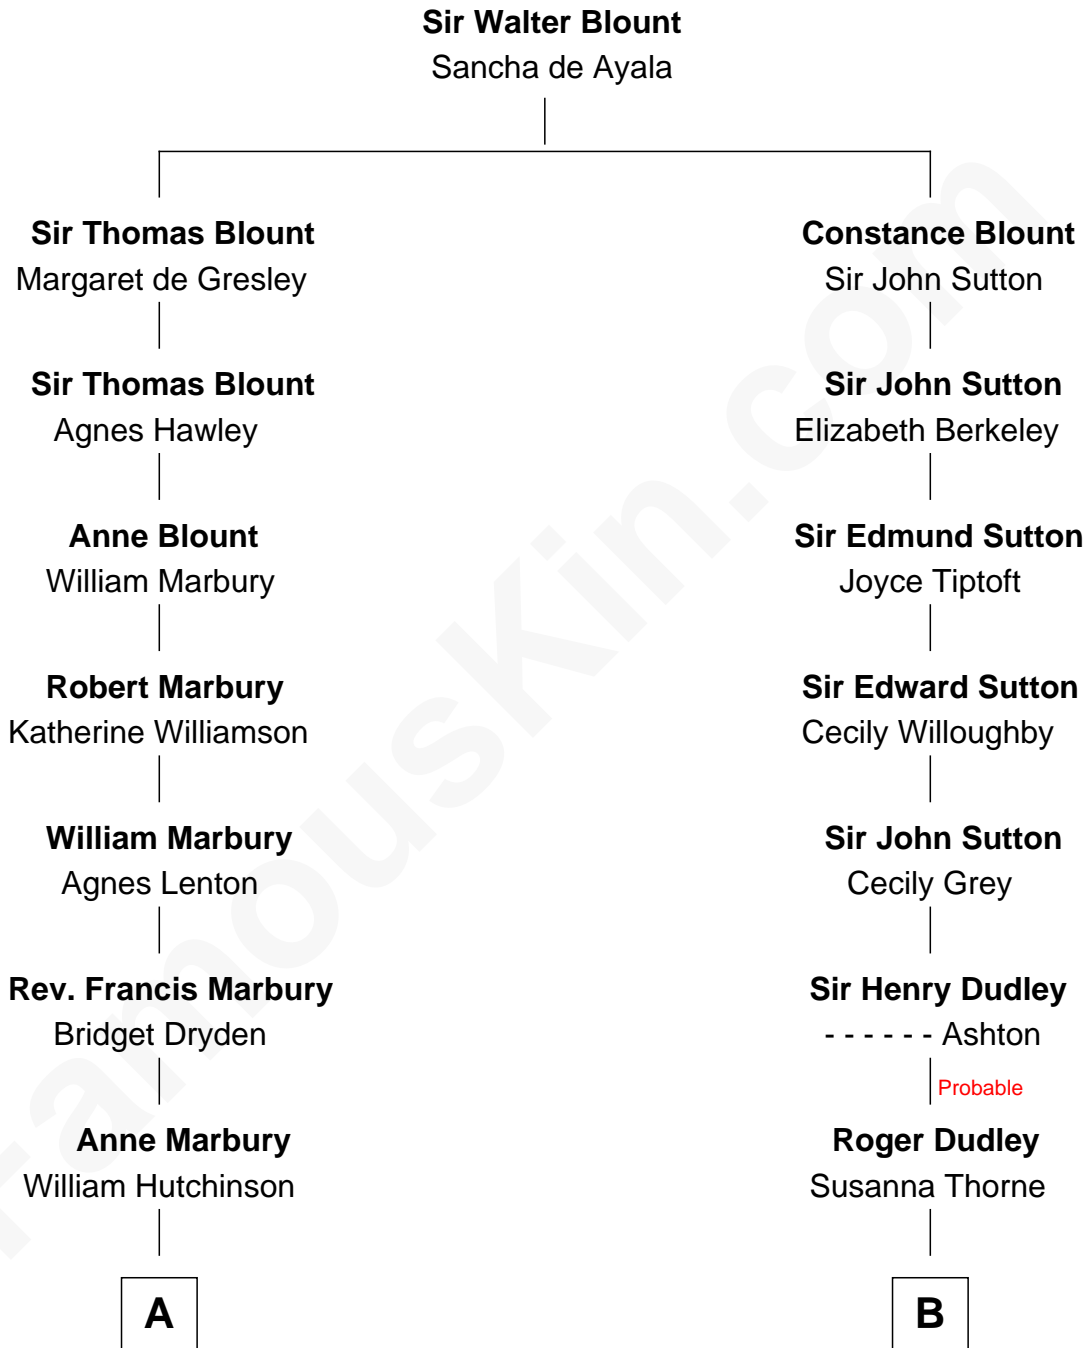

**FamousKin.com**  
**Relationship Chart of**  
**Shanghai Pierce**  
*Texas Cattleman*

14th cousin 6 times removed of

**Kate Upton**  
*Sports Illustrated Swimsuit Cover Model*

**C**

—  
**Margaret Hastings Tyler**

Charles Henry Vial

—  
**Elizabeth Brooks Vial**

Stephen Edward Upton

—  
**Jefferson Matthew Upton**

Shelley Fawn Davis

—  
**Kate Upton**

*Model and Actress*