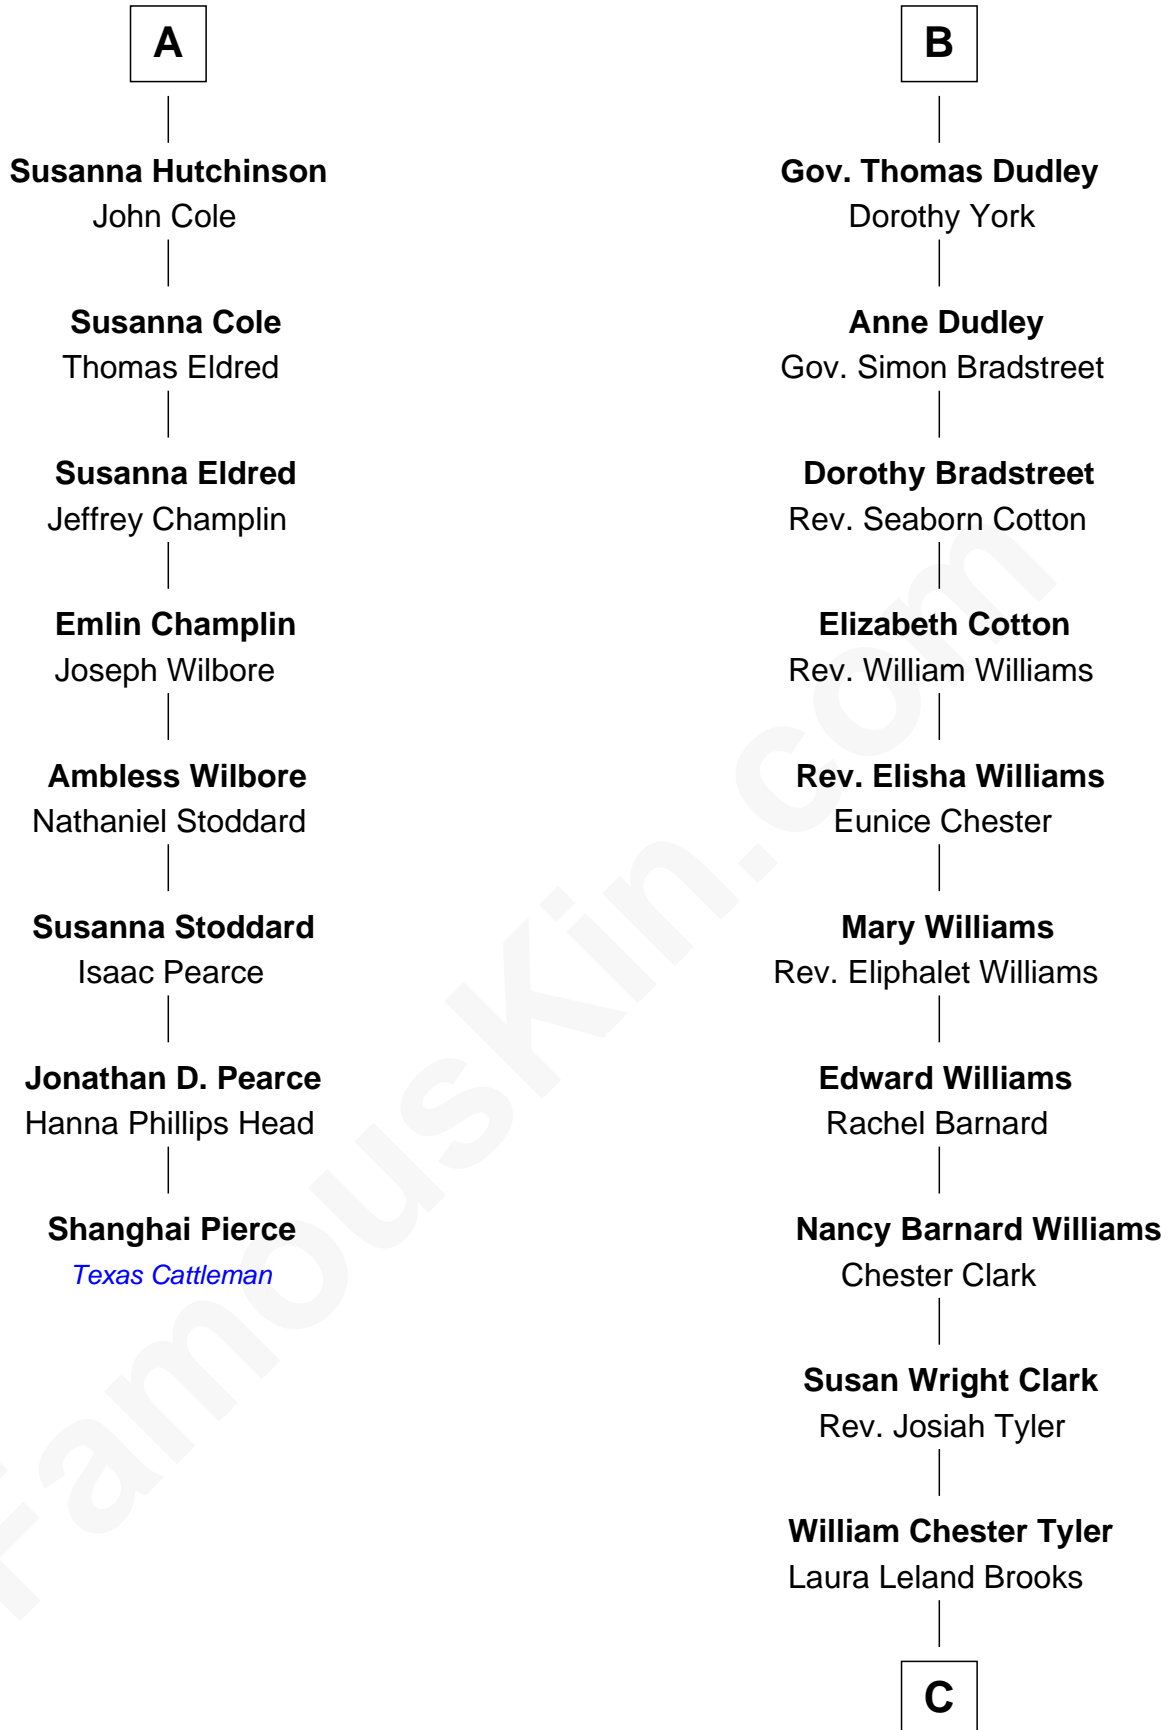

**FamousKin.com**  
**Relationship Chart of**  
**Shanghai Pierce**  
*Texas Cattleman*

14th cousin 6 times removed of

**Kate Upton**  
*Sports Illustrated Swimsuit Cover Model*

**C**

—  
**Margaret Hastings Tyler**

Charles Henry Vial

—  
**Elizabeth Brooks Vial**

Stephen Edward Upton

—  
**Jefferson Matthew Upton**

Shelley Fawn Davis

—  
**Kate Upton**

*Model and Actress*